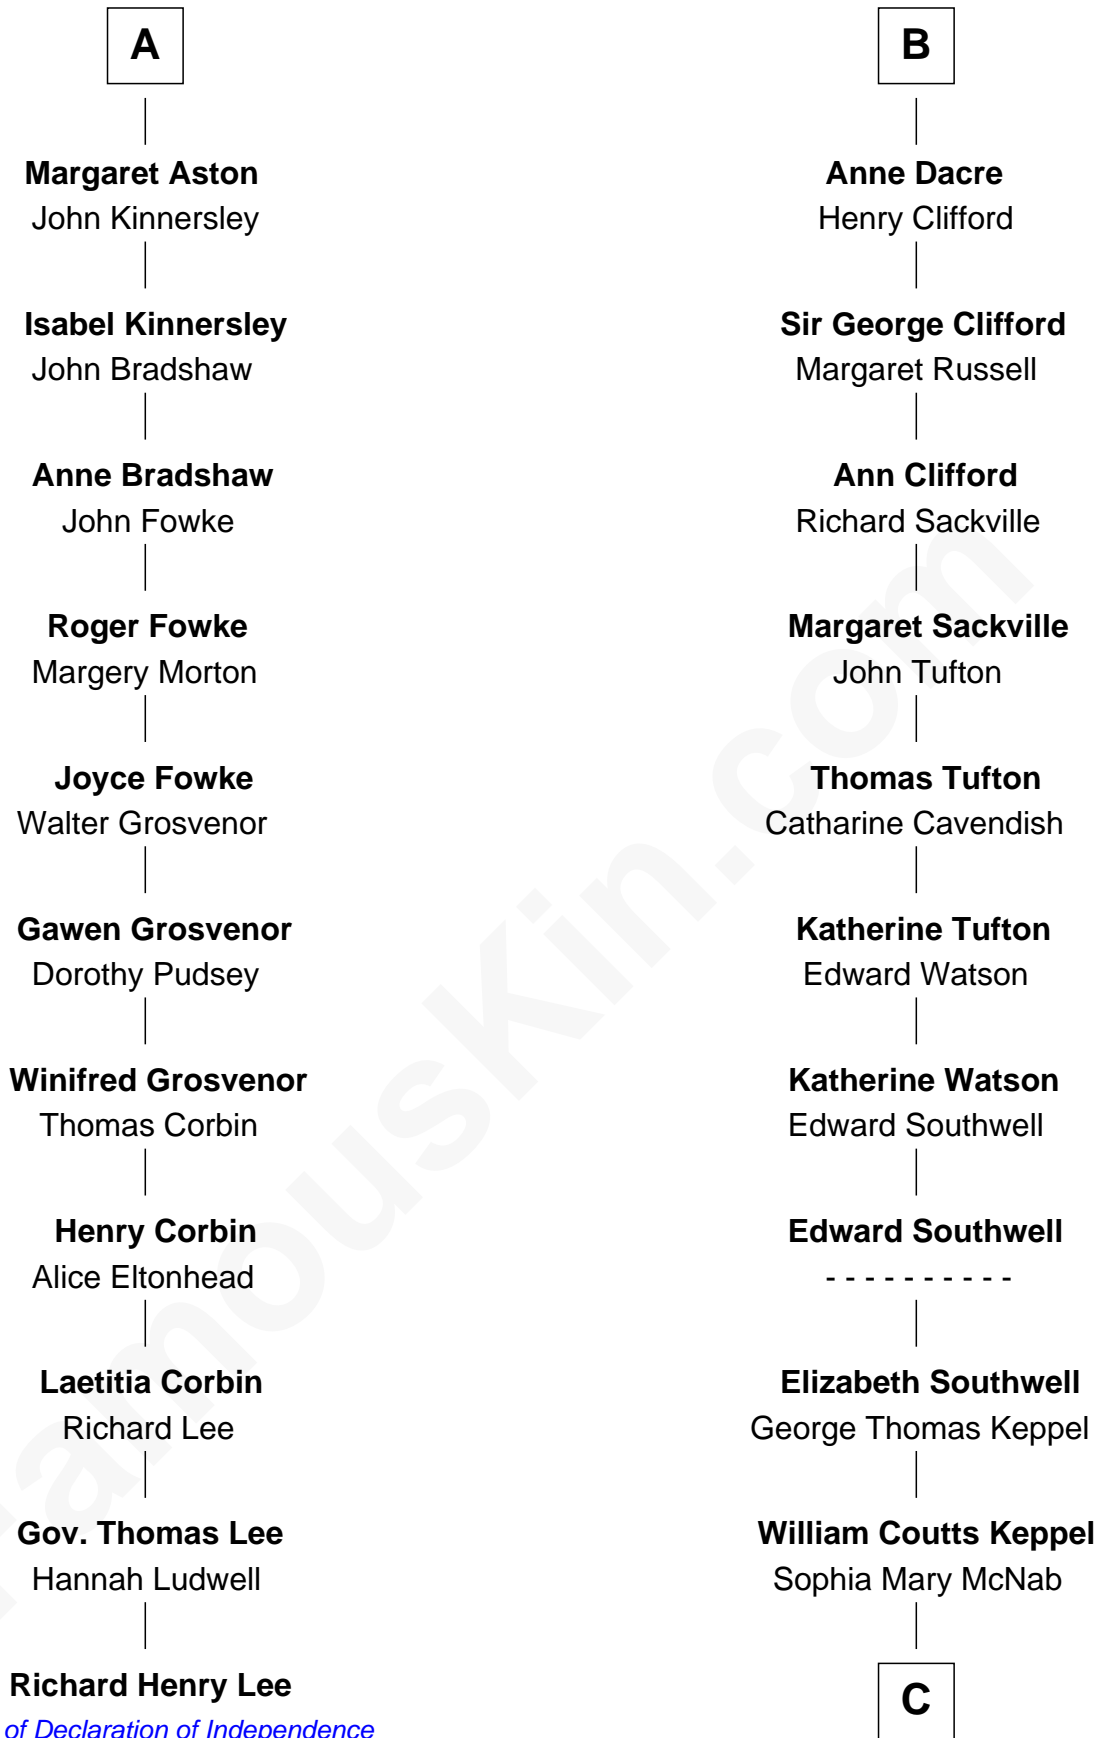

FamousKin.com

Relationship Chart of

Richard Henry Lee

Signer of the Declaration of Independence

17th cousin 3 times removed of

Camilla Parker Bowles

Queen Consort of the United Kingdom

C

George Keppel

Alice Frederica Edmonstone

Sonia Rosemary Keppel

Roland Calvert Cubitt

Rosalind Maud Cubitt

Bruce Middleton Hope Shand

Camilla Parker Bowles

Queen Consort