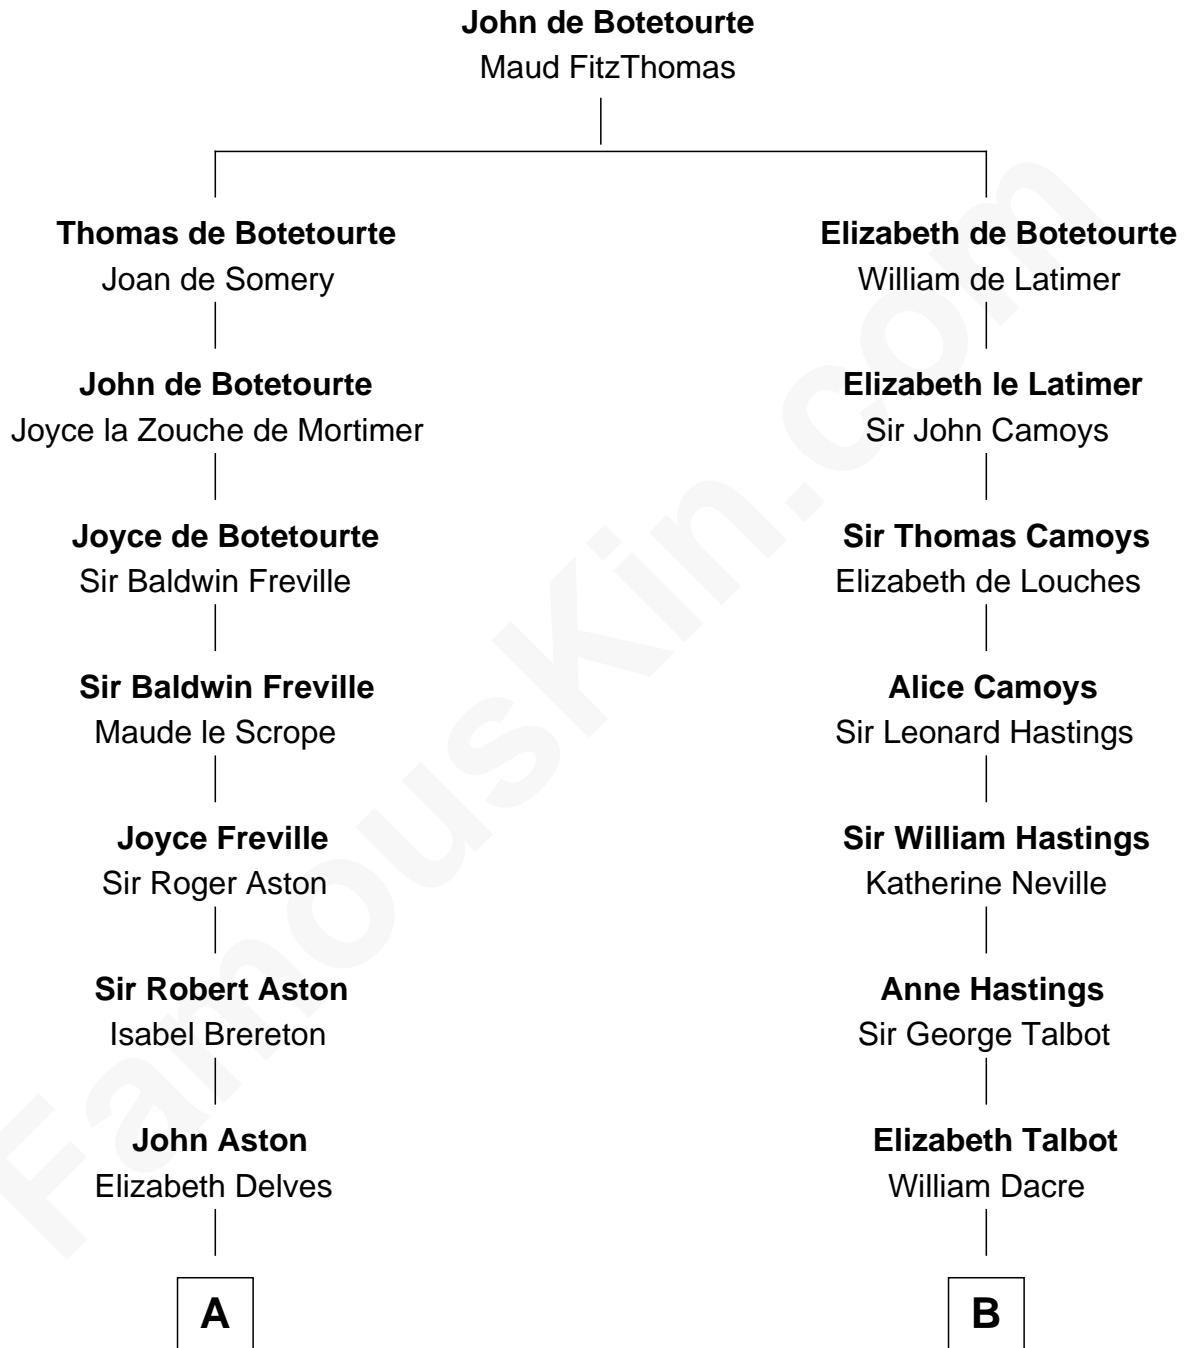

FamousKin.com

Relationship Chart of

Richard Henry Lee

Signer of the Declaration of Independence

17th cousin 3 times removed of

Camilla Parker Bowles

Queen Consort of the United Kingdom

C

George Keppel

Alice Frederica Edmonstone

Sonia Rosemary Keppel

Roland Calvert Cubitt

Rosalind Maud Cubitt

Bruce Middleton Hope Shand

Camilla Parker Bowles

Queen Consort