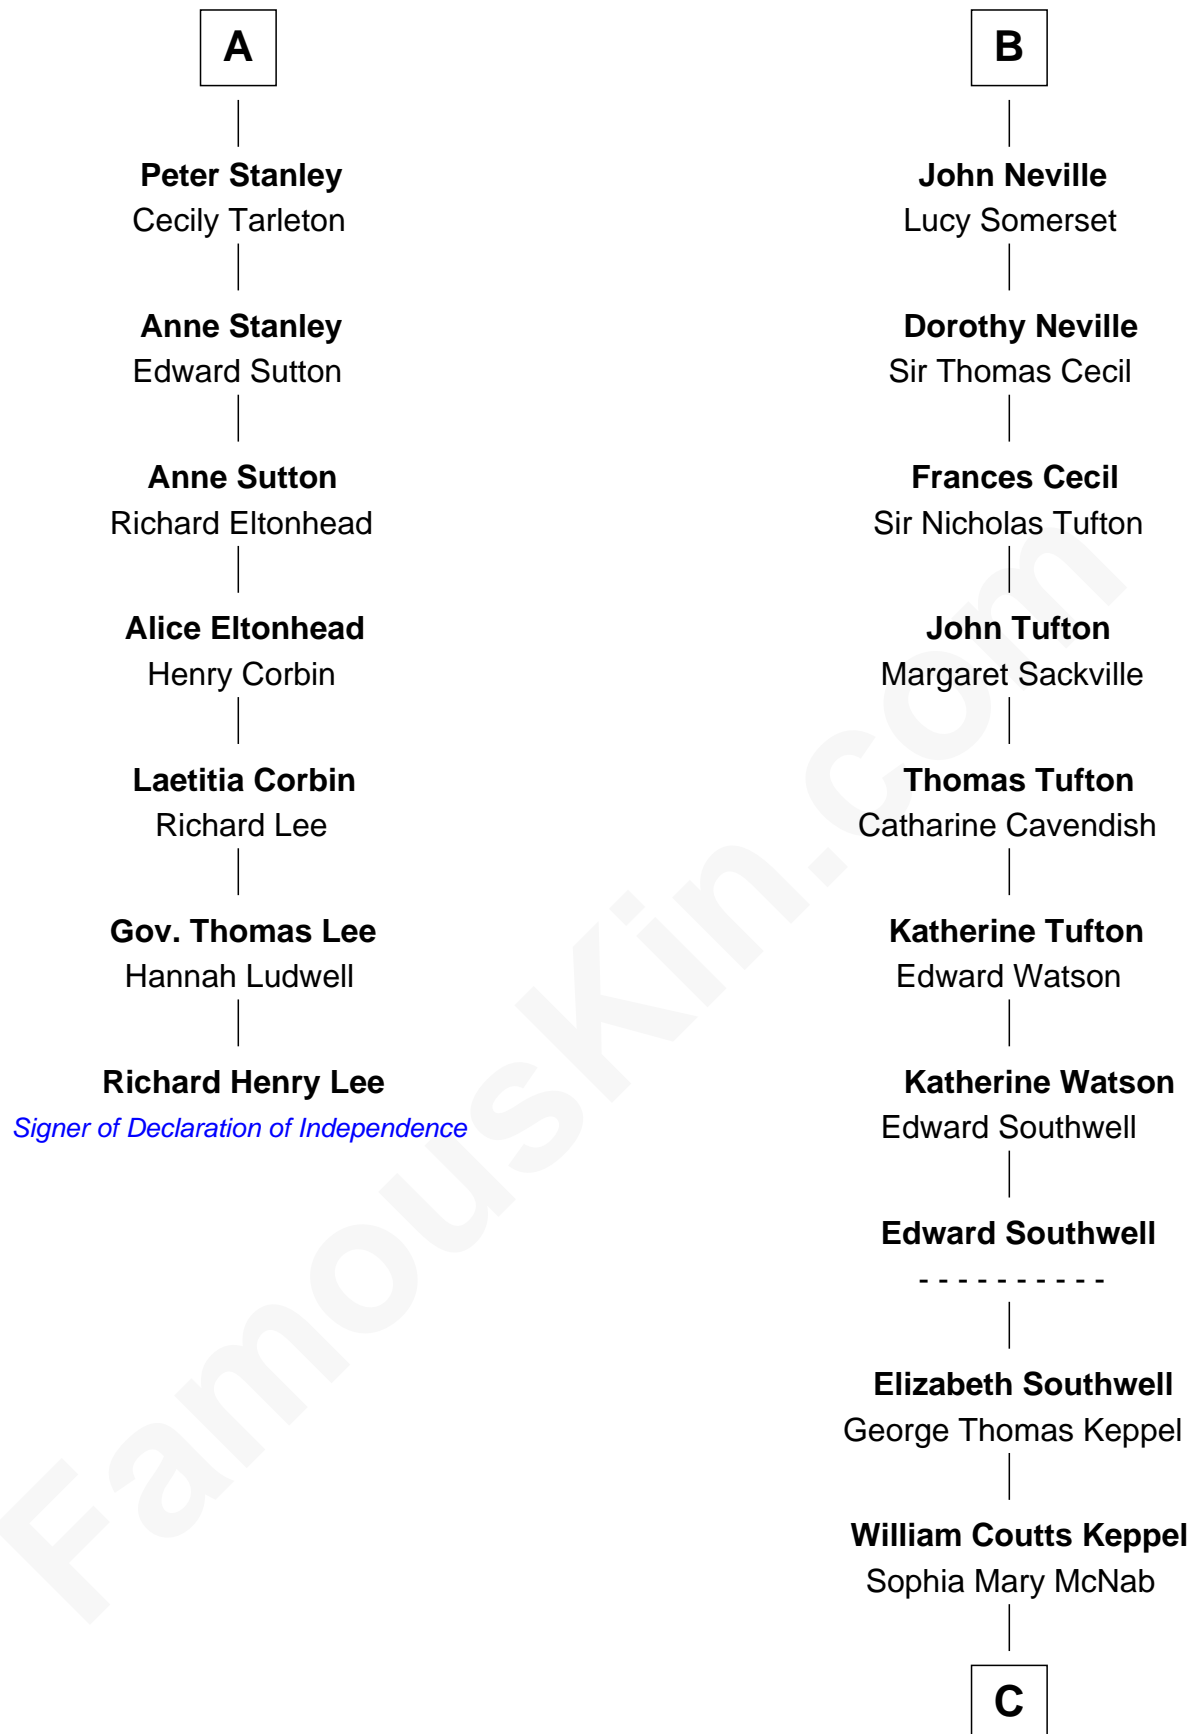

FamousKin.com

Relationship Chart of

Richard Henry Lee

Signer of the Declaration of Independence

13th cousin 7 times removed of

Camilla Parker Bowles

Queen Consort of the United Kingdom

Katherine de Hastang

Ralph de Stafford

C

George Keppel

Alice Frederica Edmonstone

Sonia Rosemary Keppel

Roland Calvert Cubitt

Rosalind Maud Cubitt

Bruce Middleton Hope Shand