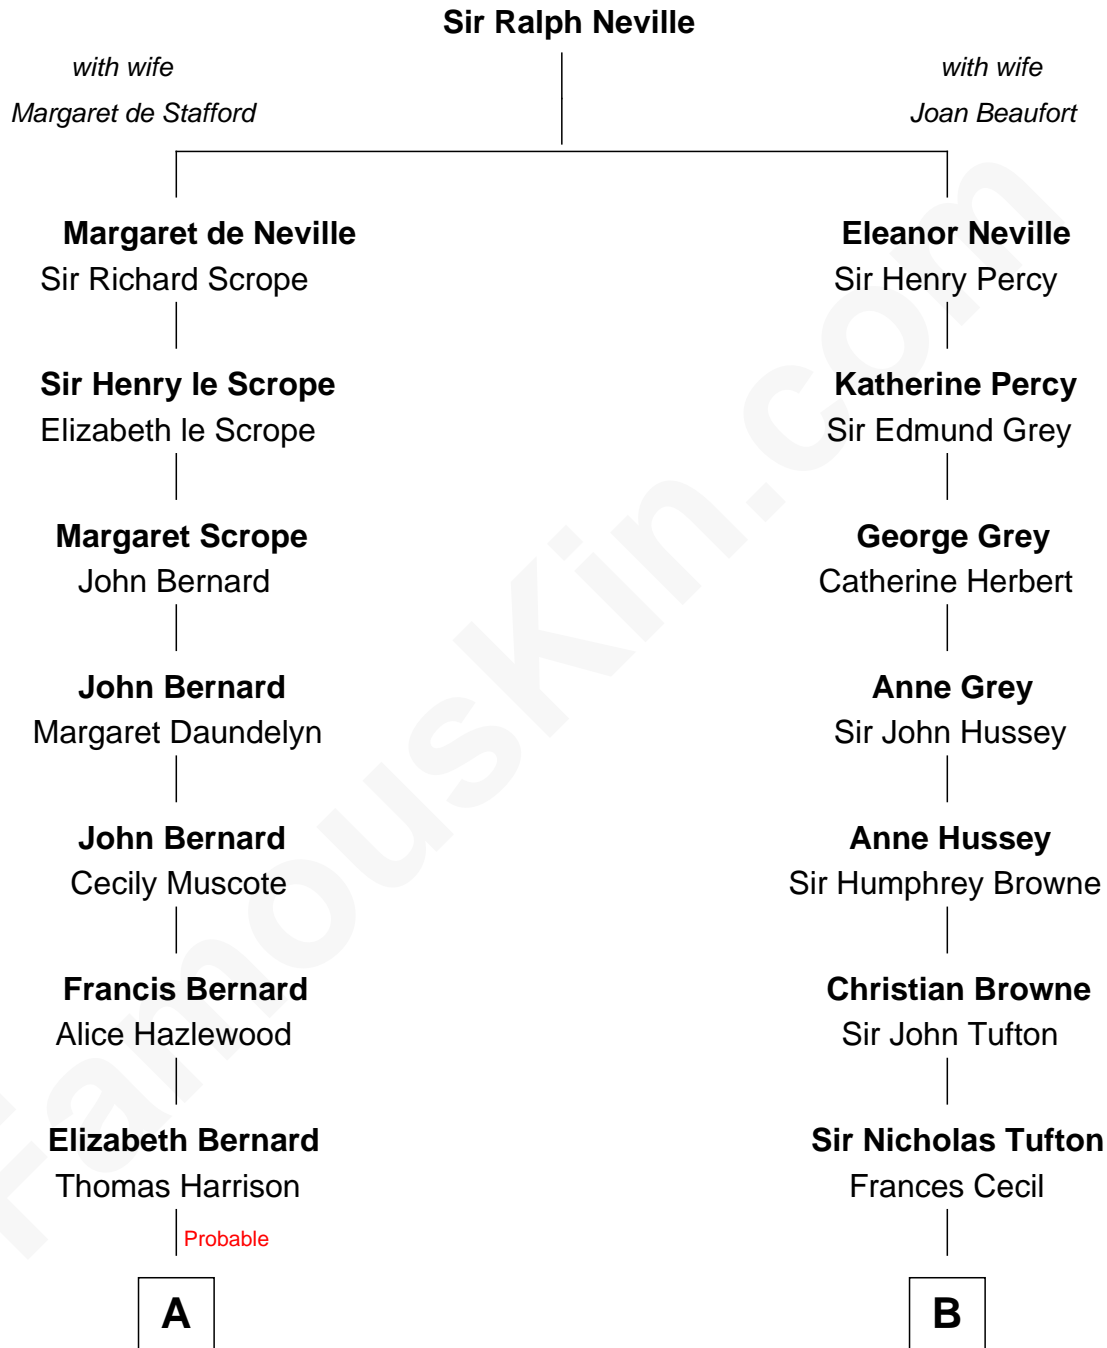

FamousKin.com

Relationship Chart of

Richard Henry Lee

Signer of the Declaration of Independence

11th cousin 6 times removed of

Camilla Parker Bowles

Queen Consort of the United Kingdom