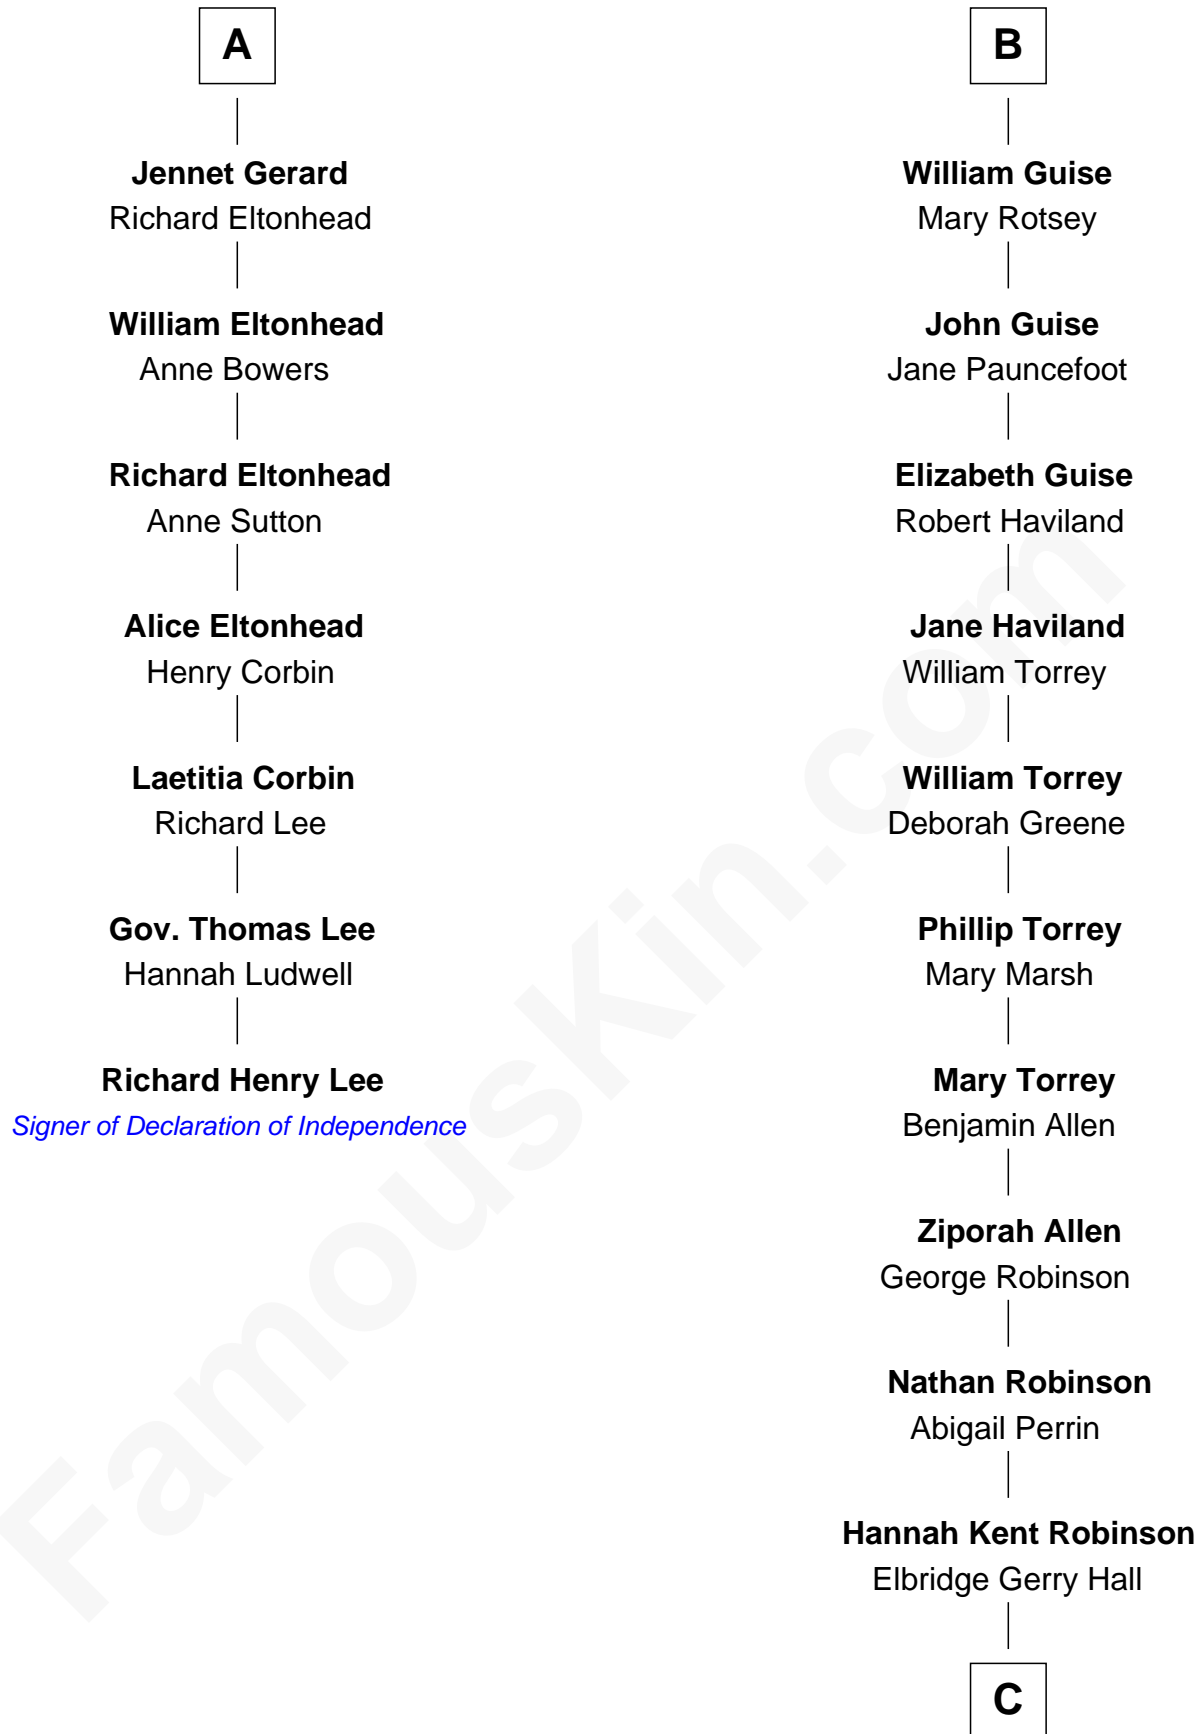

FamousKin.com

Relationship Chart of

Richard Henry Lee

Signer of the Declaration of Independence

13th cousin 7 times removed of

Raquel Welch

Movie Actress

Henry Plantagenet
Maud de Chaworth

Eleanor Plantagenet

Richard Fitzalan

Sir Richard Fitzalan

Elizabeth de Bohun

Elizabeth Fitzalan

Sir Robert Goushill

Joan Goushill

Sir Thomas Stanley

Isabella de Beaumont

Blanche of Lancaster

John of Gaunt

Elizabeth of Lancaster

John de Holand

Constance de Holand

Sir John Grey

Sir Edmund Grey

Katherine Percy

Anne Grey

Sir John Grey

Probable

Tacy Grey

John Guise

B

C