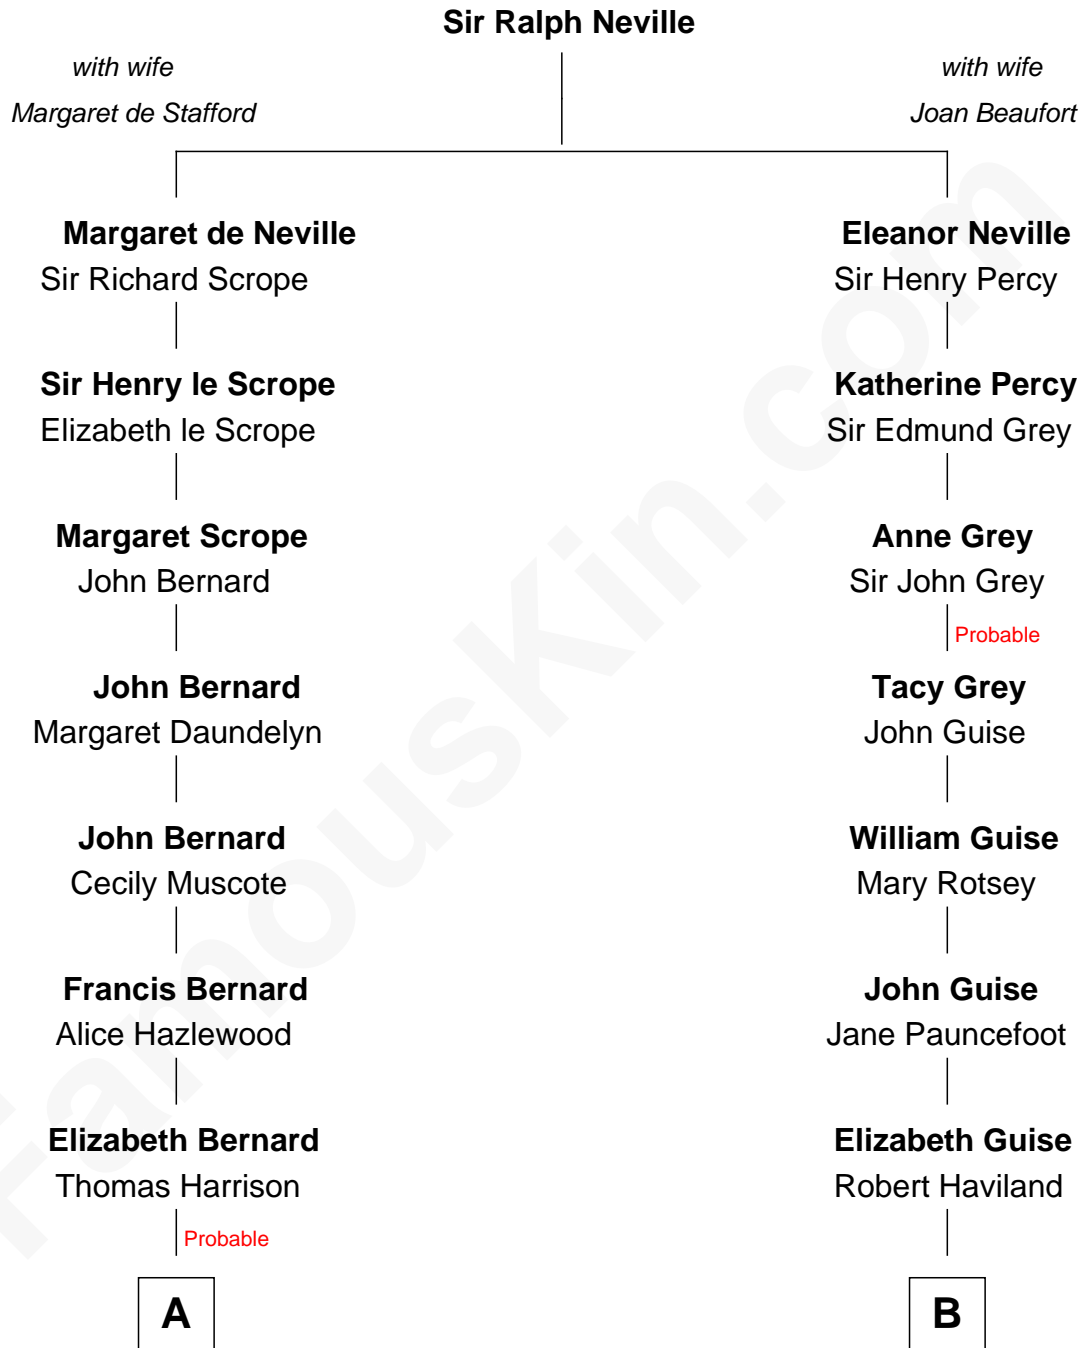

FamousKin.com

Relationship Chart of

Richard Henry Lee

Signer of the Declaration of Independence

11th cousin 6 times removed of

Raquel Welch
Movie Actress

Raquel Welch photo by [Alan Light](#) (CC BY 2.0)