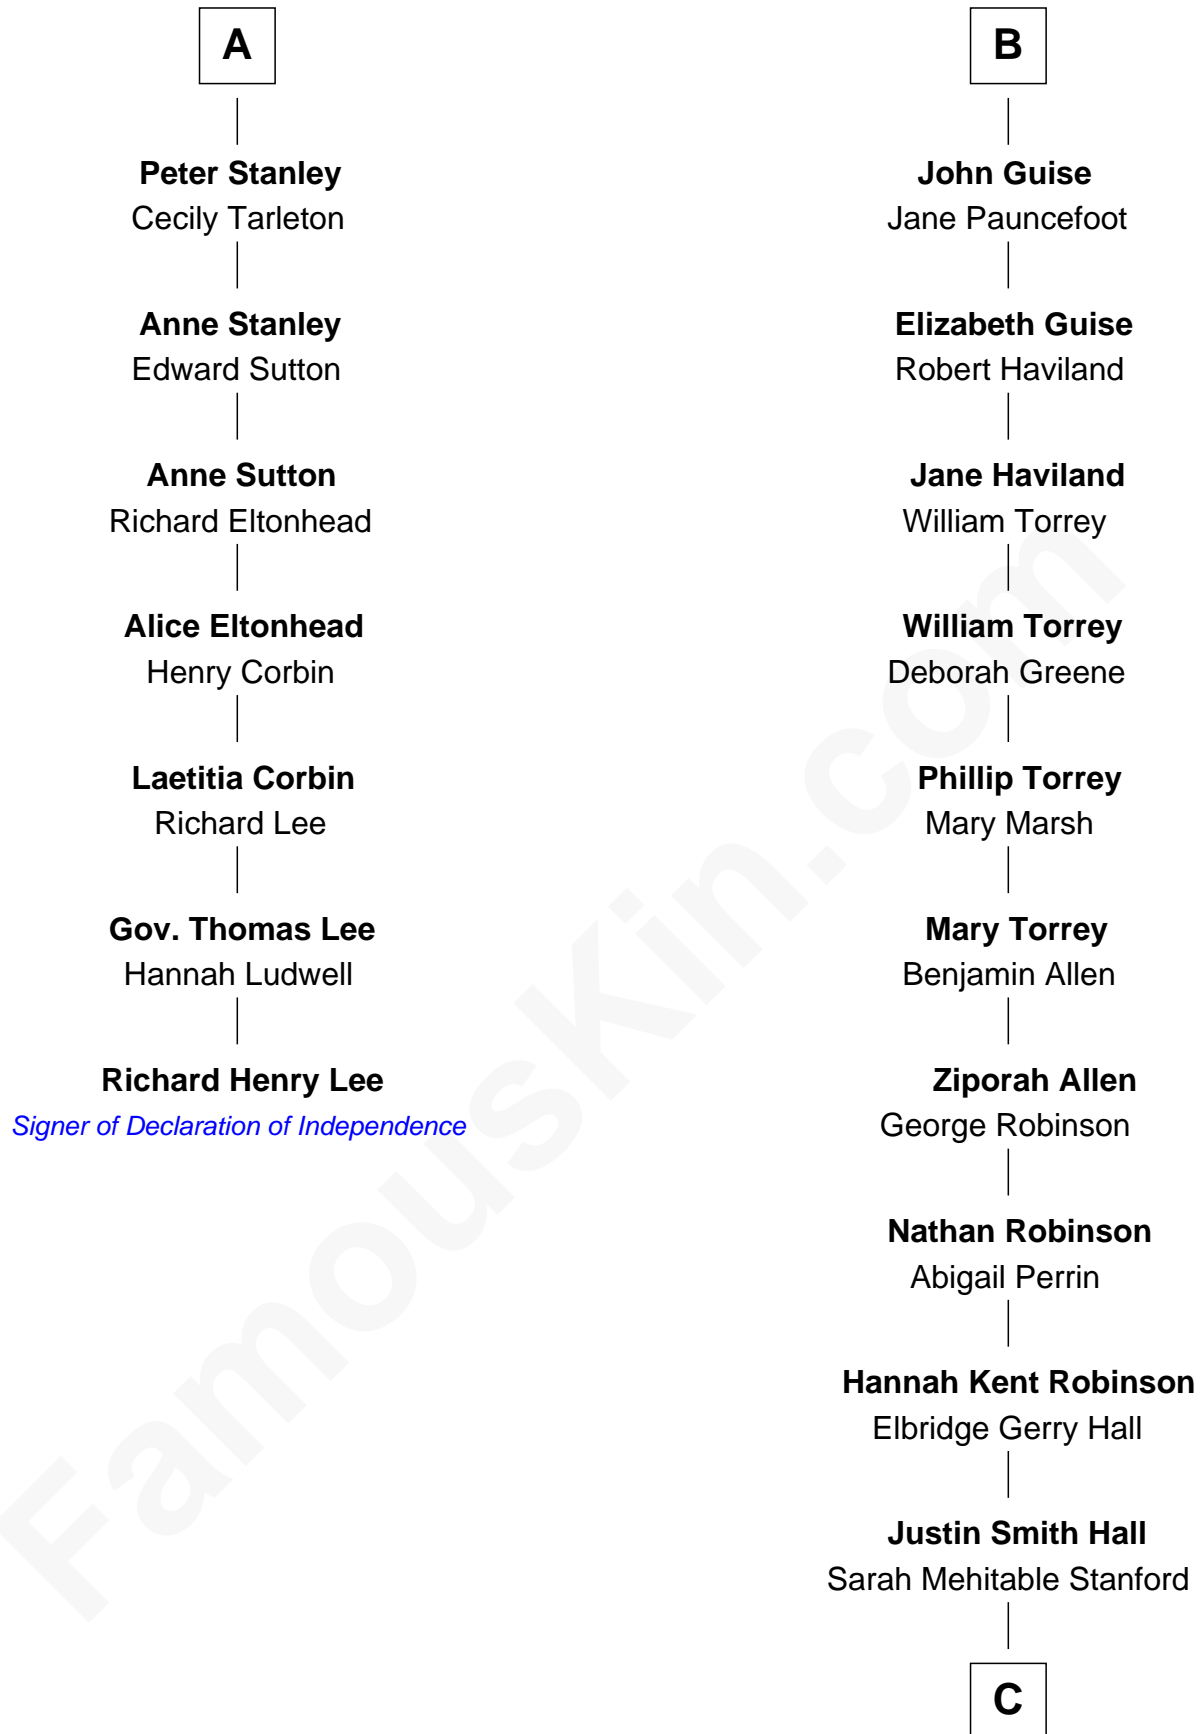

FamousKin.com

Relationship Chart of

Richard Henry Lee

Signer of the Declaration of Independence

13th cousin 6 times removed of

Raquel Welch
Movie Actress

Sir Robert de Holland
Maude la Zouche

Maude de Holland
Sir Thomas de Swinnerton

Sir Robert de Swinnerton
Elizabeth de Beke

Maud de Swinnerton
Sir John Savage

Mary Savage
William Stanley

William Stanley
Alice Hoghton

Sir William Stanley
Agnes Grosvenor

Sir William Stanley
Anne Harington

A

Thomas Holand
Joan Plantagenet

John de Holand
Elizabeth of Lancaster

Constance de Holand
Sir John Grey

Sir Edmund Grey
Katherine Percy

Anne Grey
Sir John Grey

Probable

Tacy Grey
John Guise

William Guise
Mary Rotsey

B

C

Emery Stanford Hall

Clara Louise Adams

Josephine Sarah Hall

Armando Carlos Tejada

Raquel Welch