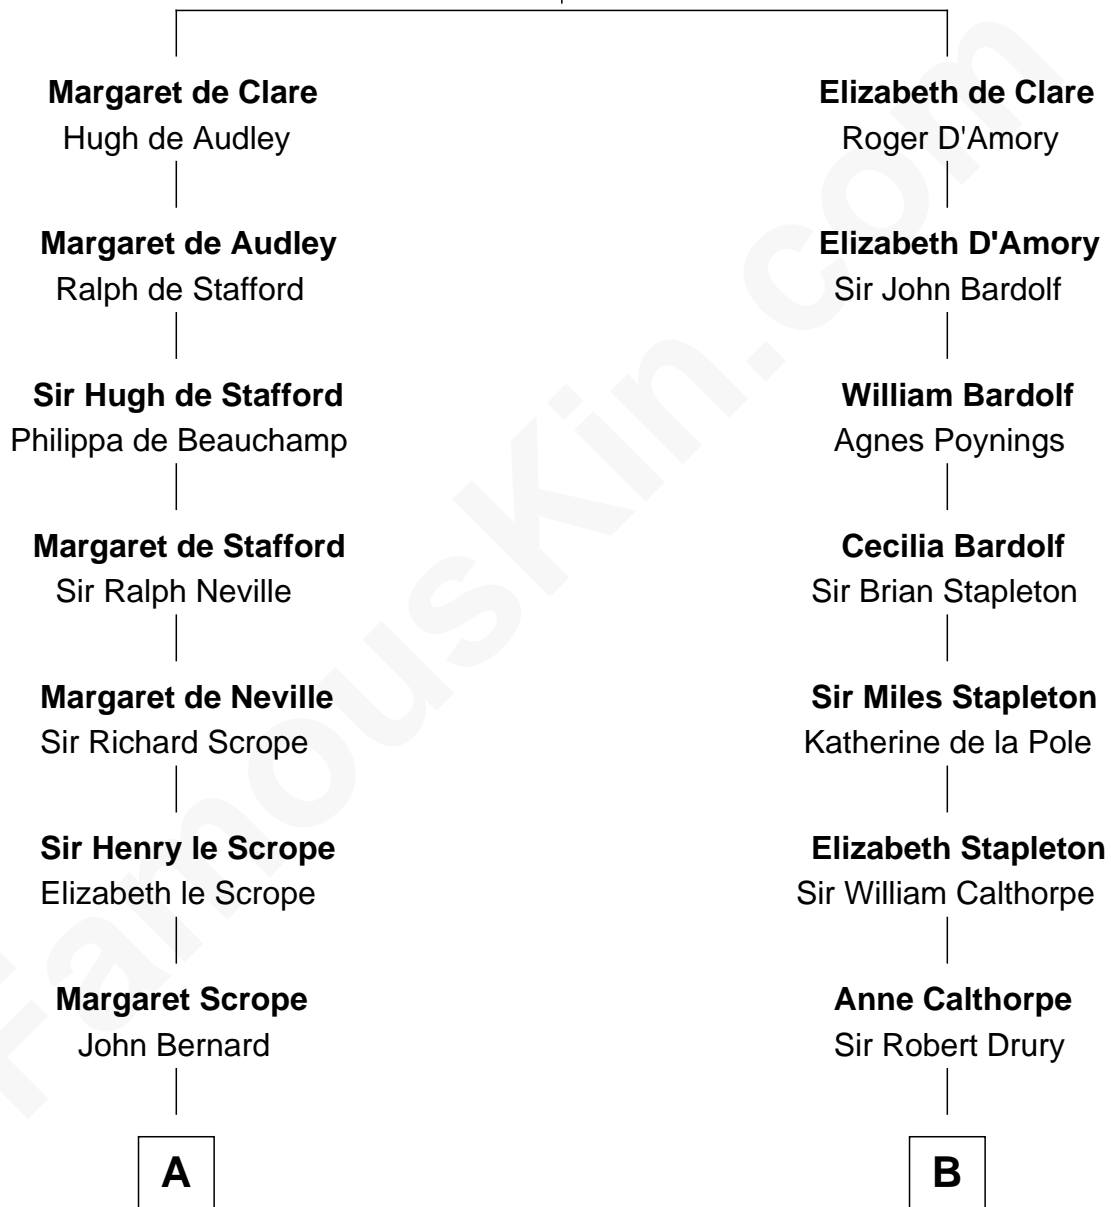

FamousKin.com

Relationship Chart of

Richard Henry Lee

Signer of the Declaration of Independence

15th cousin 5 times removed of

Jesse James

Outlaw, Bank Robber, Murderer

Sir Gilbert de Clare

Joan of Acre

C

Anthony Lindsay

Ailsey Cole

Sarah Lindsay

James Cole

Zerelda Elizabeth Cole

Robert Sallee James

Jesse James

Outlaw, Bank Robber, Murderer

FamousKin.com