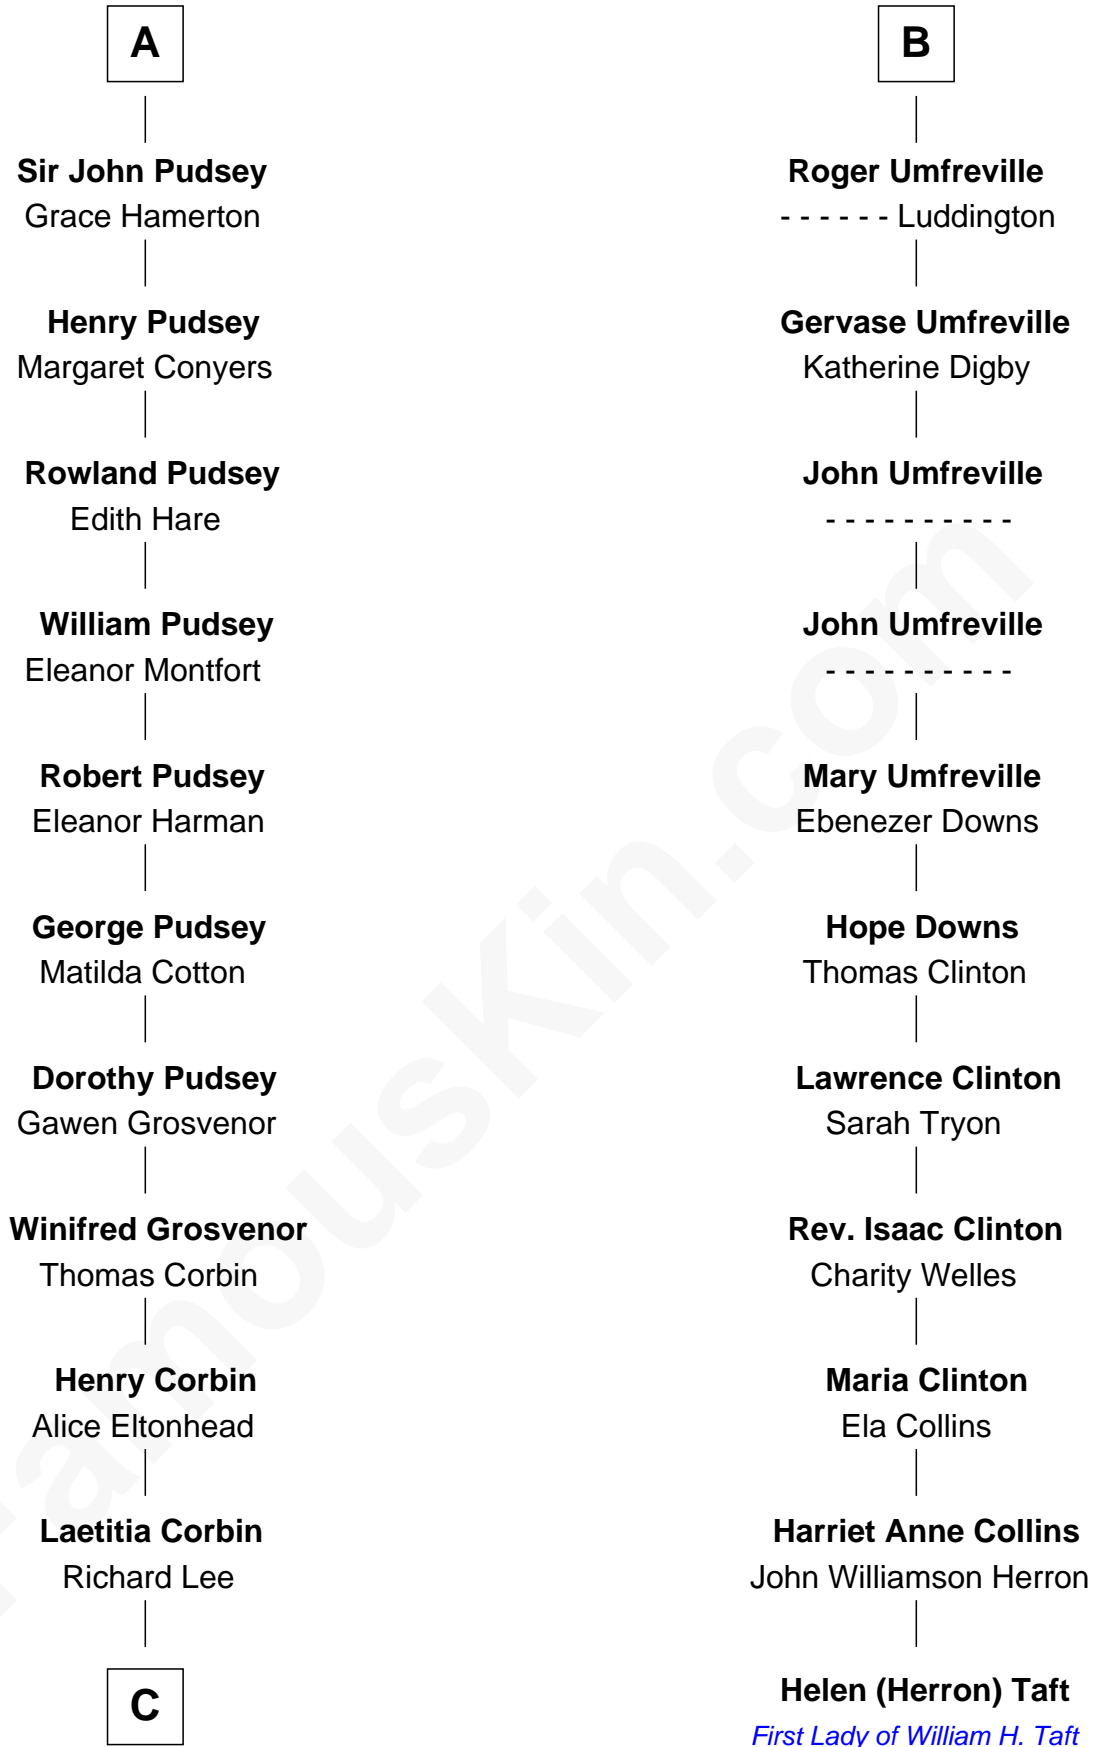

FamousKin.com

Relationship Chart of

Richard Henry Lee

Signer of the Declaration of Independence

17th cousin 1 time removed of

Helen (Herron) Taft

First Lady of President William H. Taft

C

Gov. Thomas Lee

Hannah Ludwell

Richard Henry Lee

Signer of Declaration of Independence

FamousKin.com