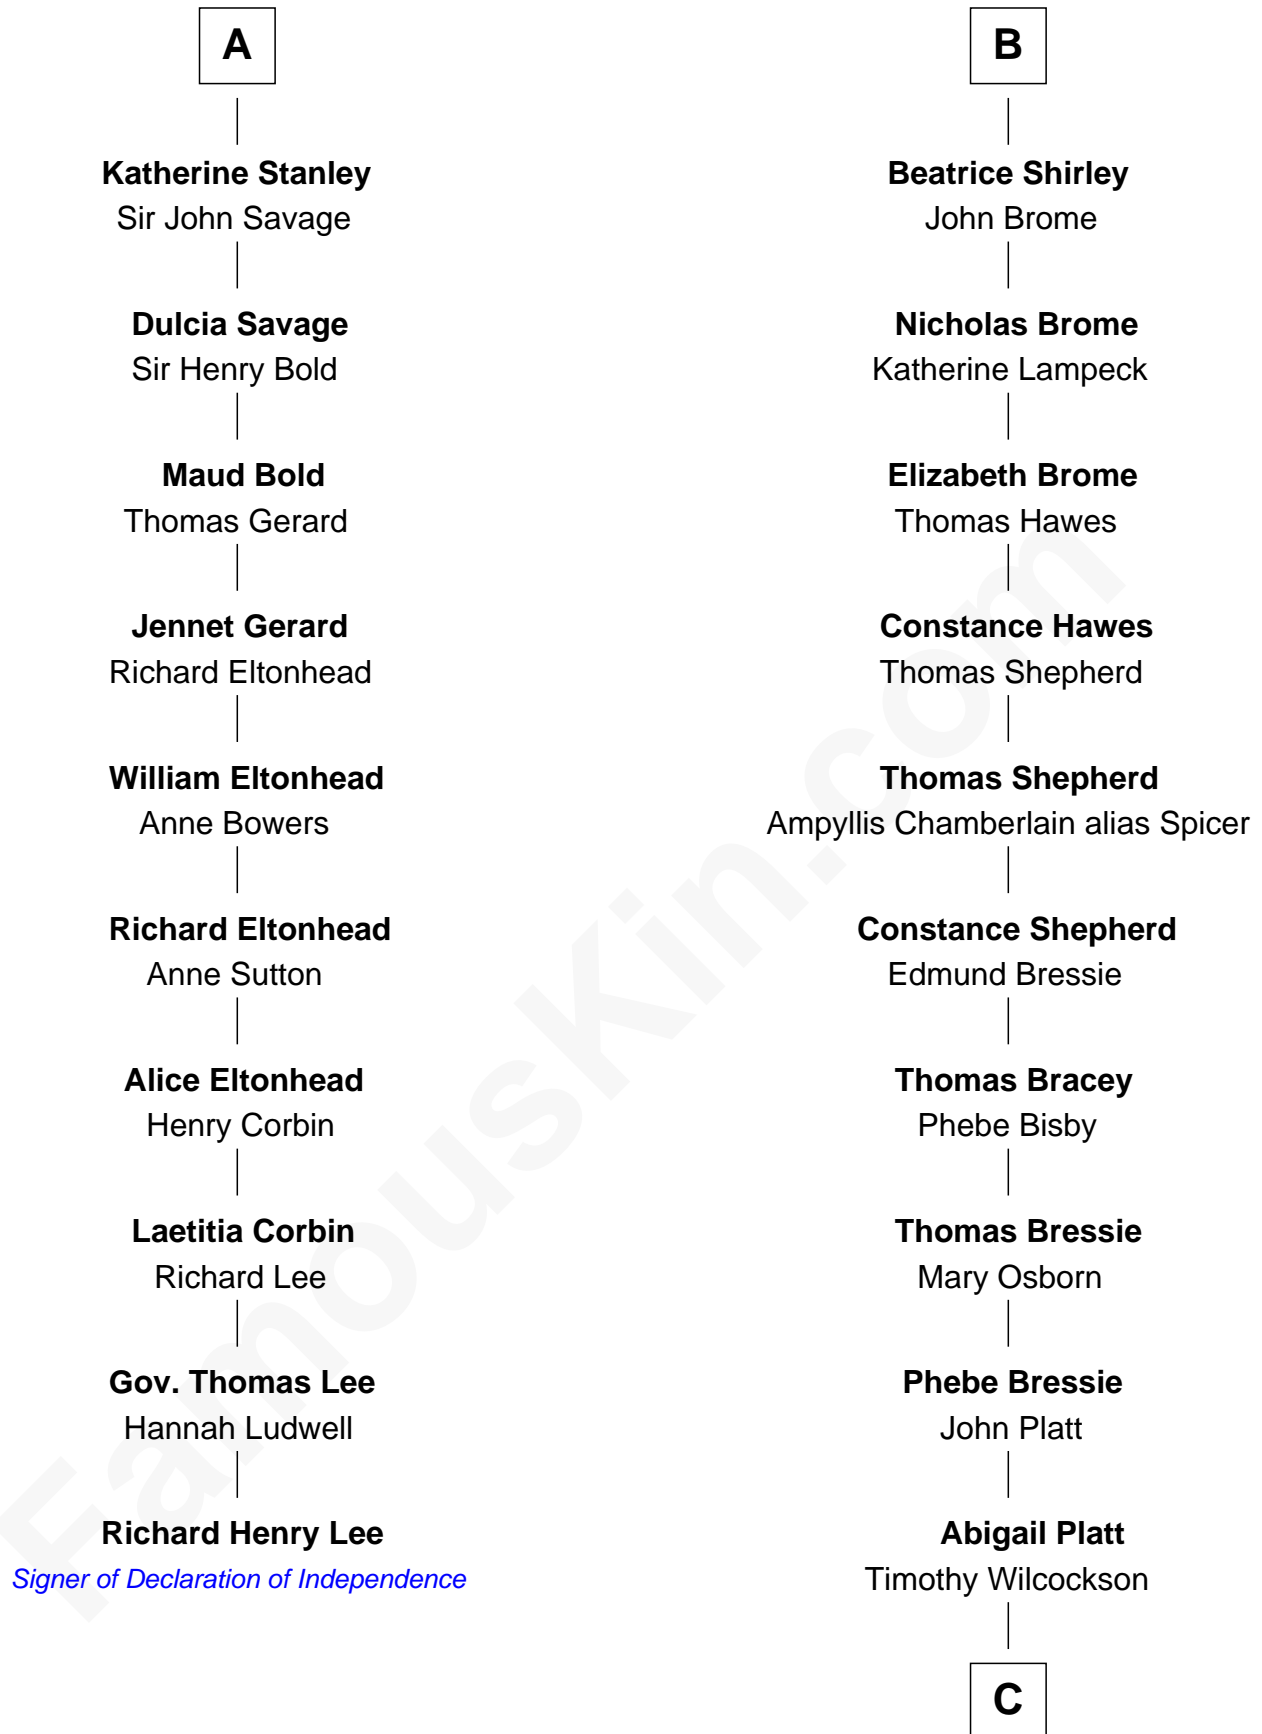

FamousKin.com

Relationship Chart of

Richard Henry Lee

Signer of the Declaration of Independence

16th cousin 5 times removed of

Helen (Herron) Taft

First Lady of President William H. Taft

C