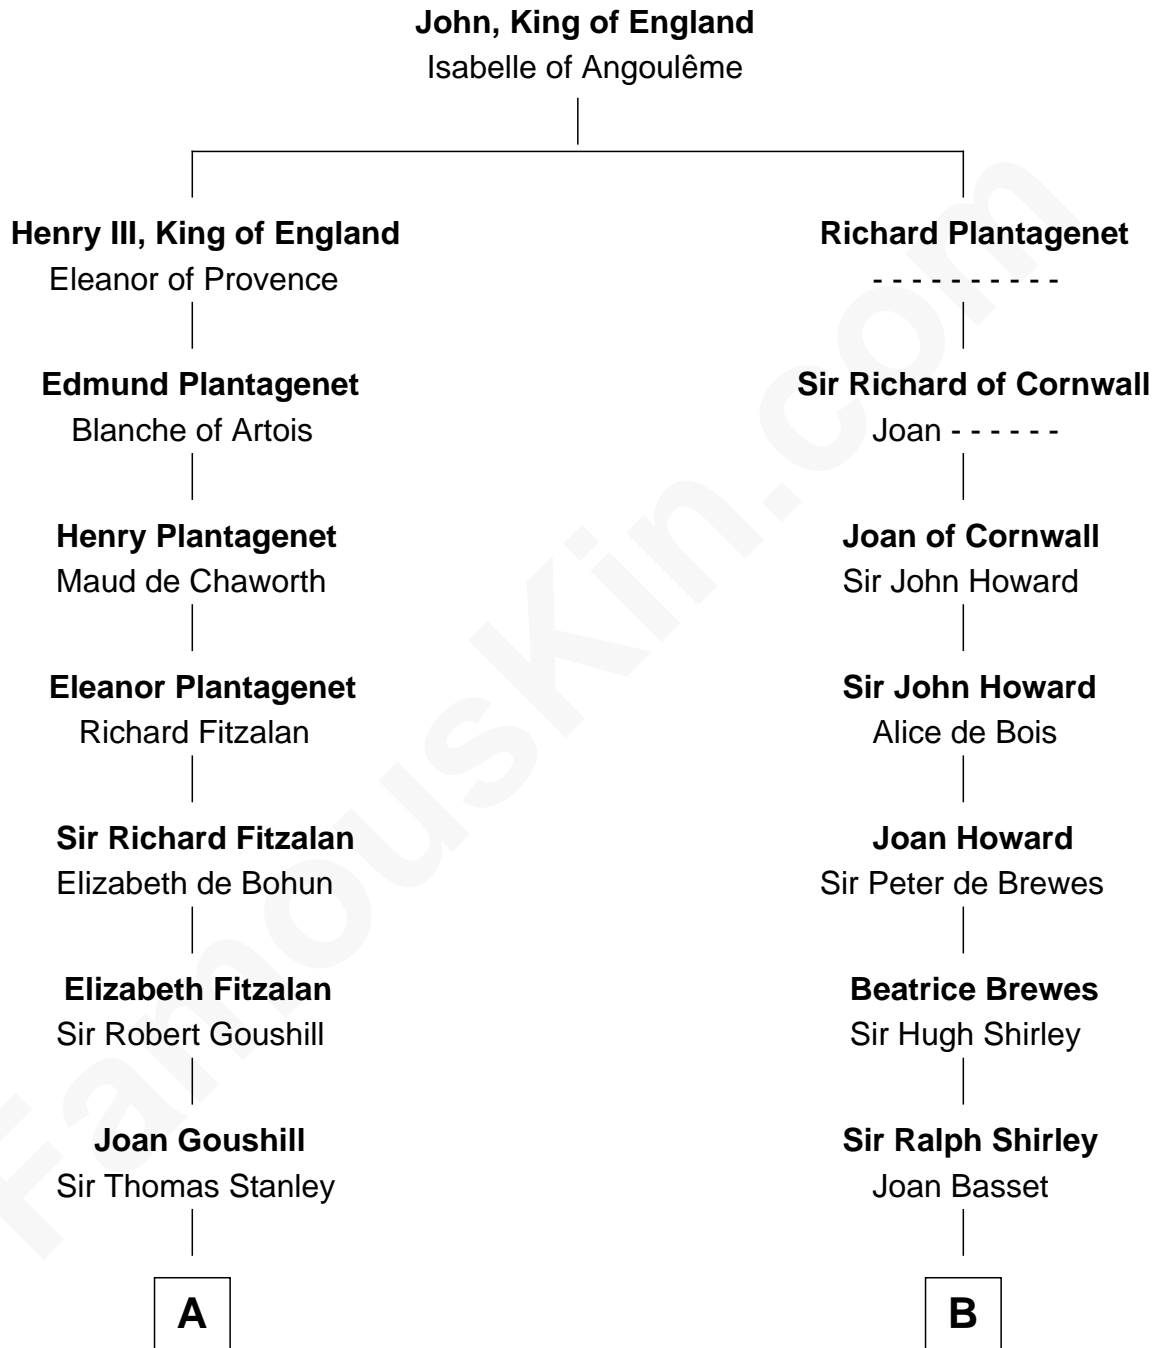

FamousKin.com

Relationship Chart of

Richard Henry Lee

Signer of the Declaration of Independence

16th cousin 5 times removed of

Helen (Herron) Taft

First Lady of President William H. Taft

C

Joanna Wilcockson

David Welles

Charity Welles

Rev. Isaac Clinton

Maria Clinton

Ela Collins

Harriet Anne Collins

John Williamson Herron

Helen (Herron) Taft

First Lady of William H. Taft