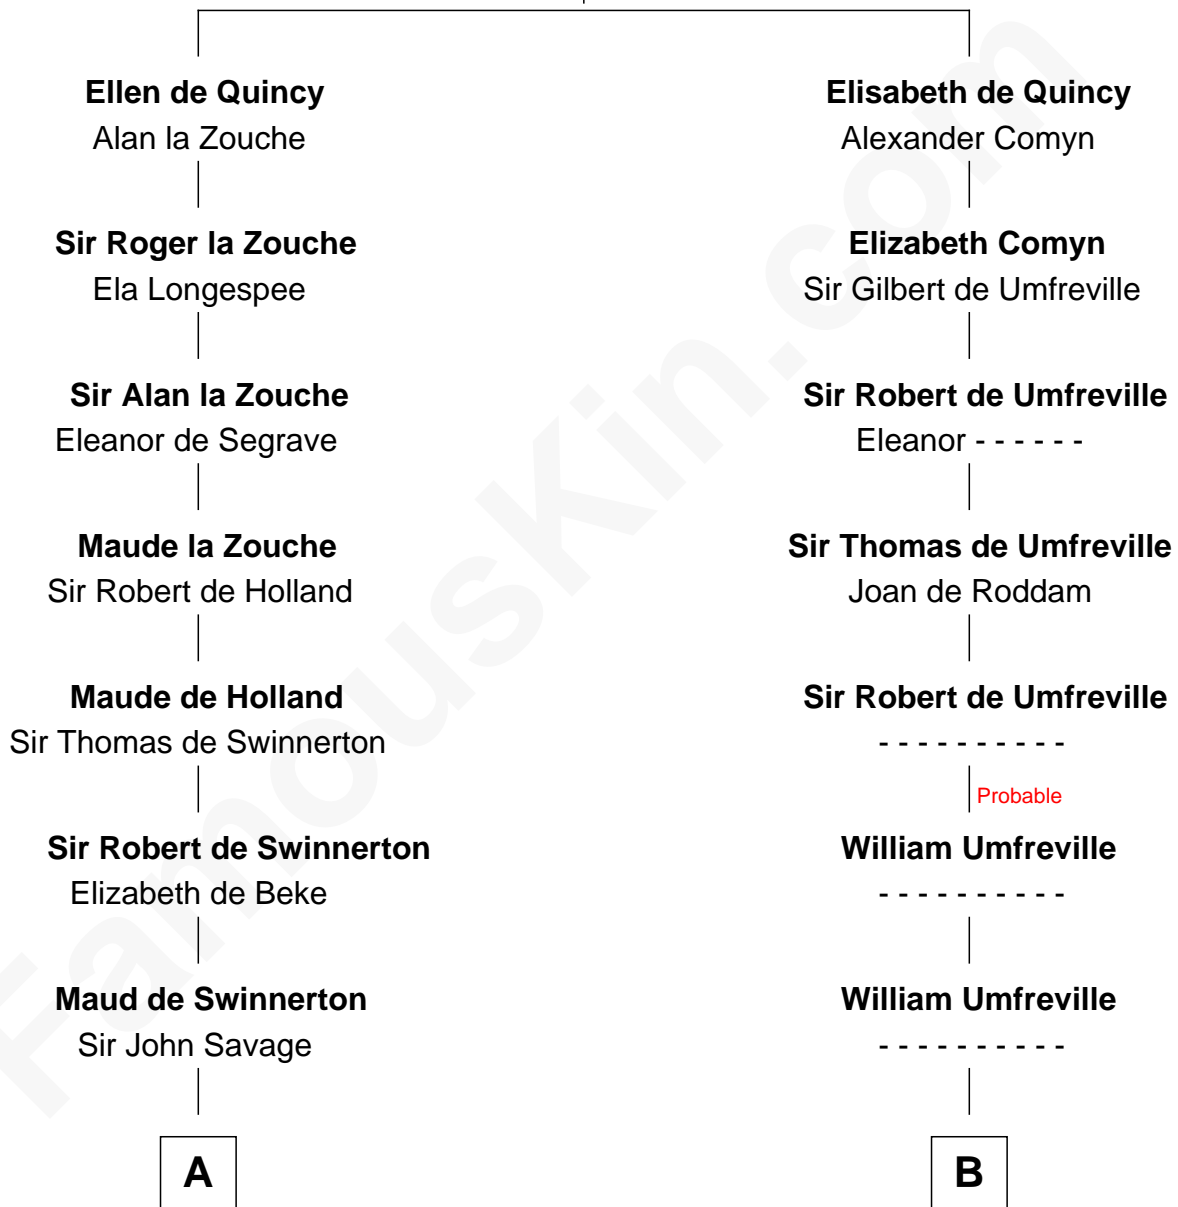

FamousKin.com

Relationship Chart of

Richard Henry Lee

Signer of the Declaration of Independence

17th cousin 1 time removed of

Helen (Herron) Taft

First Lady of President William H. Taft

Sir Roger de Quincy
Helen of Galloway

C

Harriet Anne Collins
John Williamson Herron

Helen (Herron) Taft
First Lady of William H. Taft

FamousKin.com