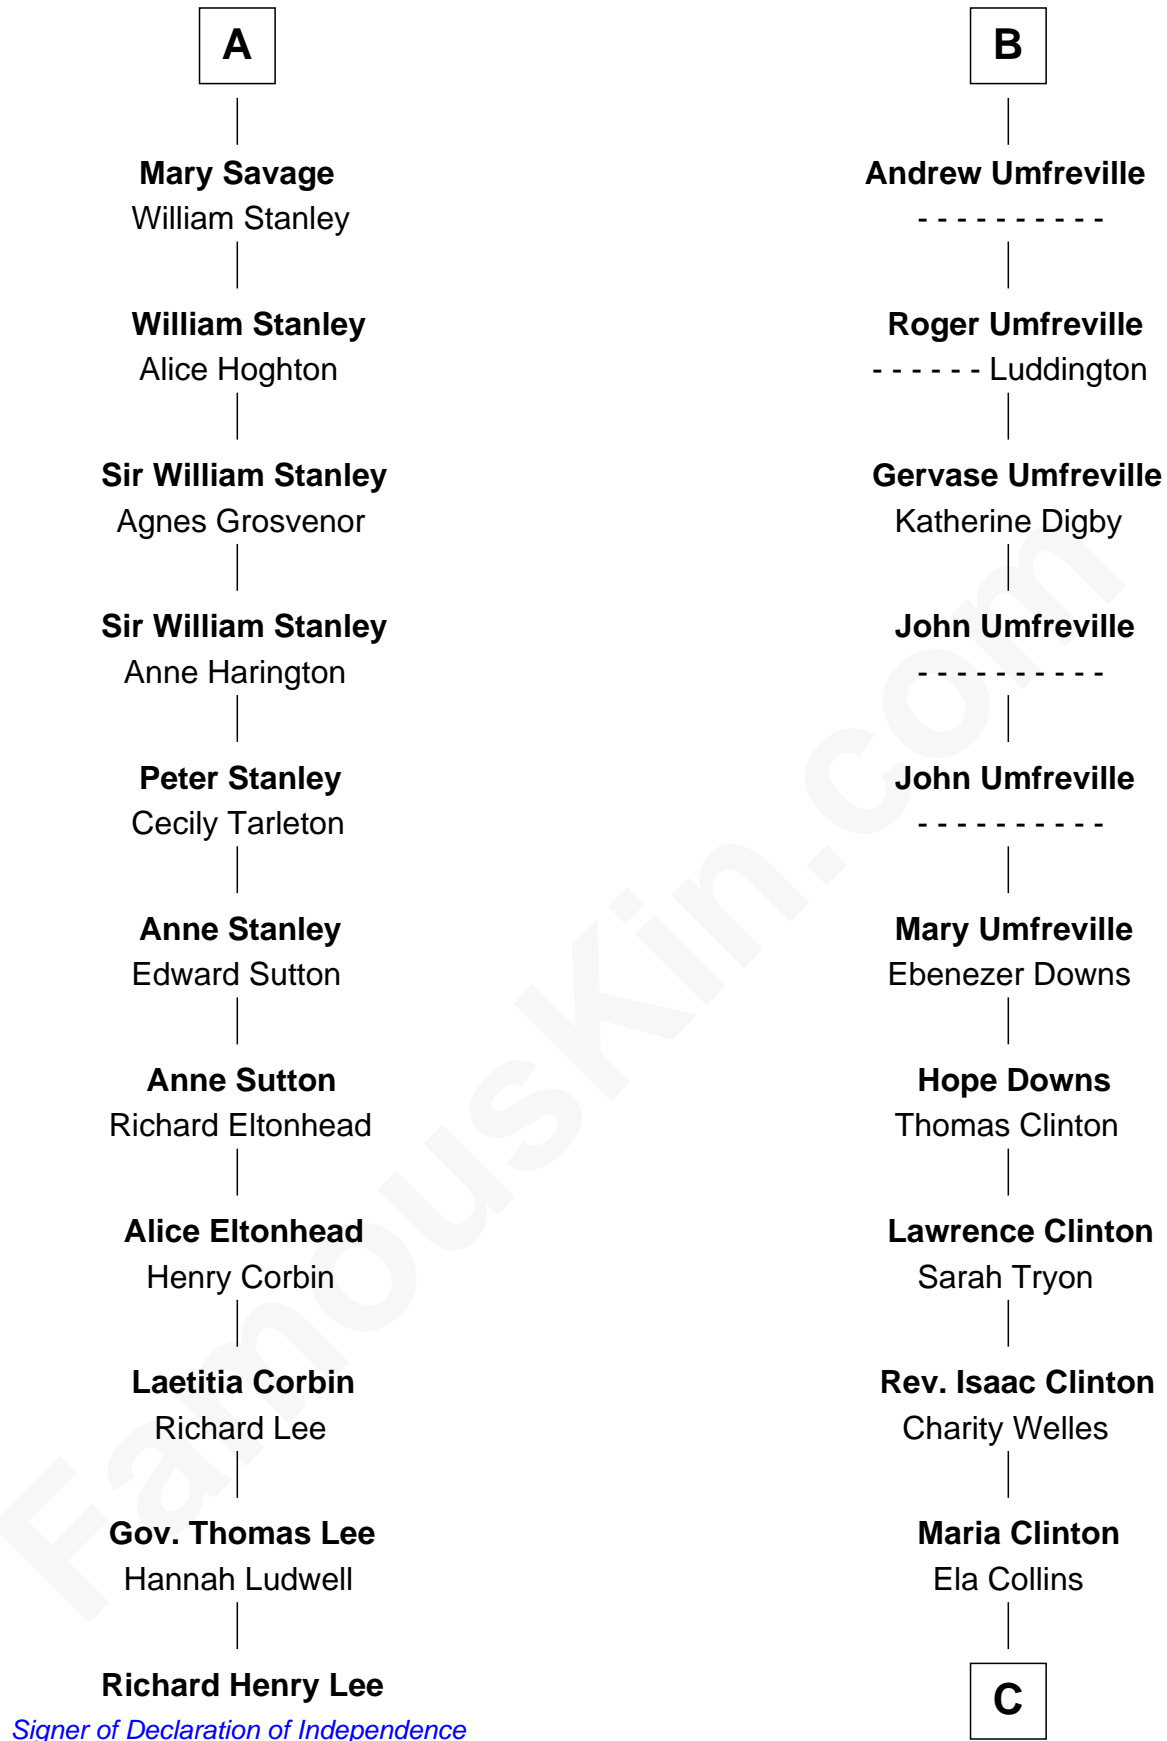

FamousKin.com

Relationship Chart of

Richard Henry Lee

Signer of the Declaration of Independence

17th cousin 1 time removed of

Helen (Herron) Taft

First Lady of President William H. Taft

Sir Roger de Quincy
Helen of Galloway

C

Harriet Anne Collins
John Williamson Herron

Helen (Herron) Taft
First Lady of William H. Taft

FamousKin.com