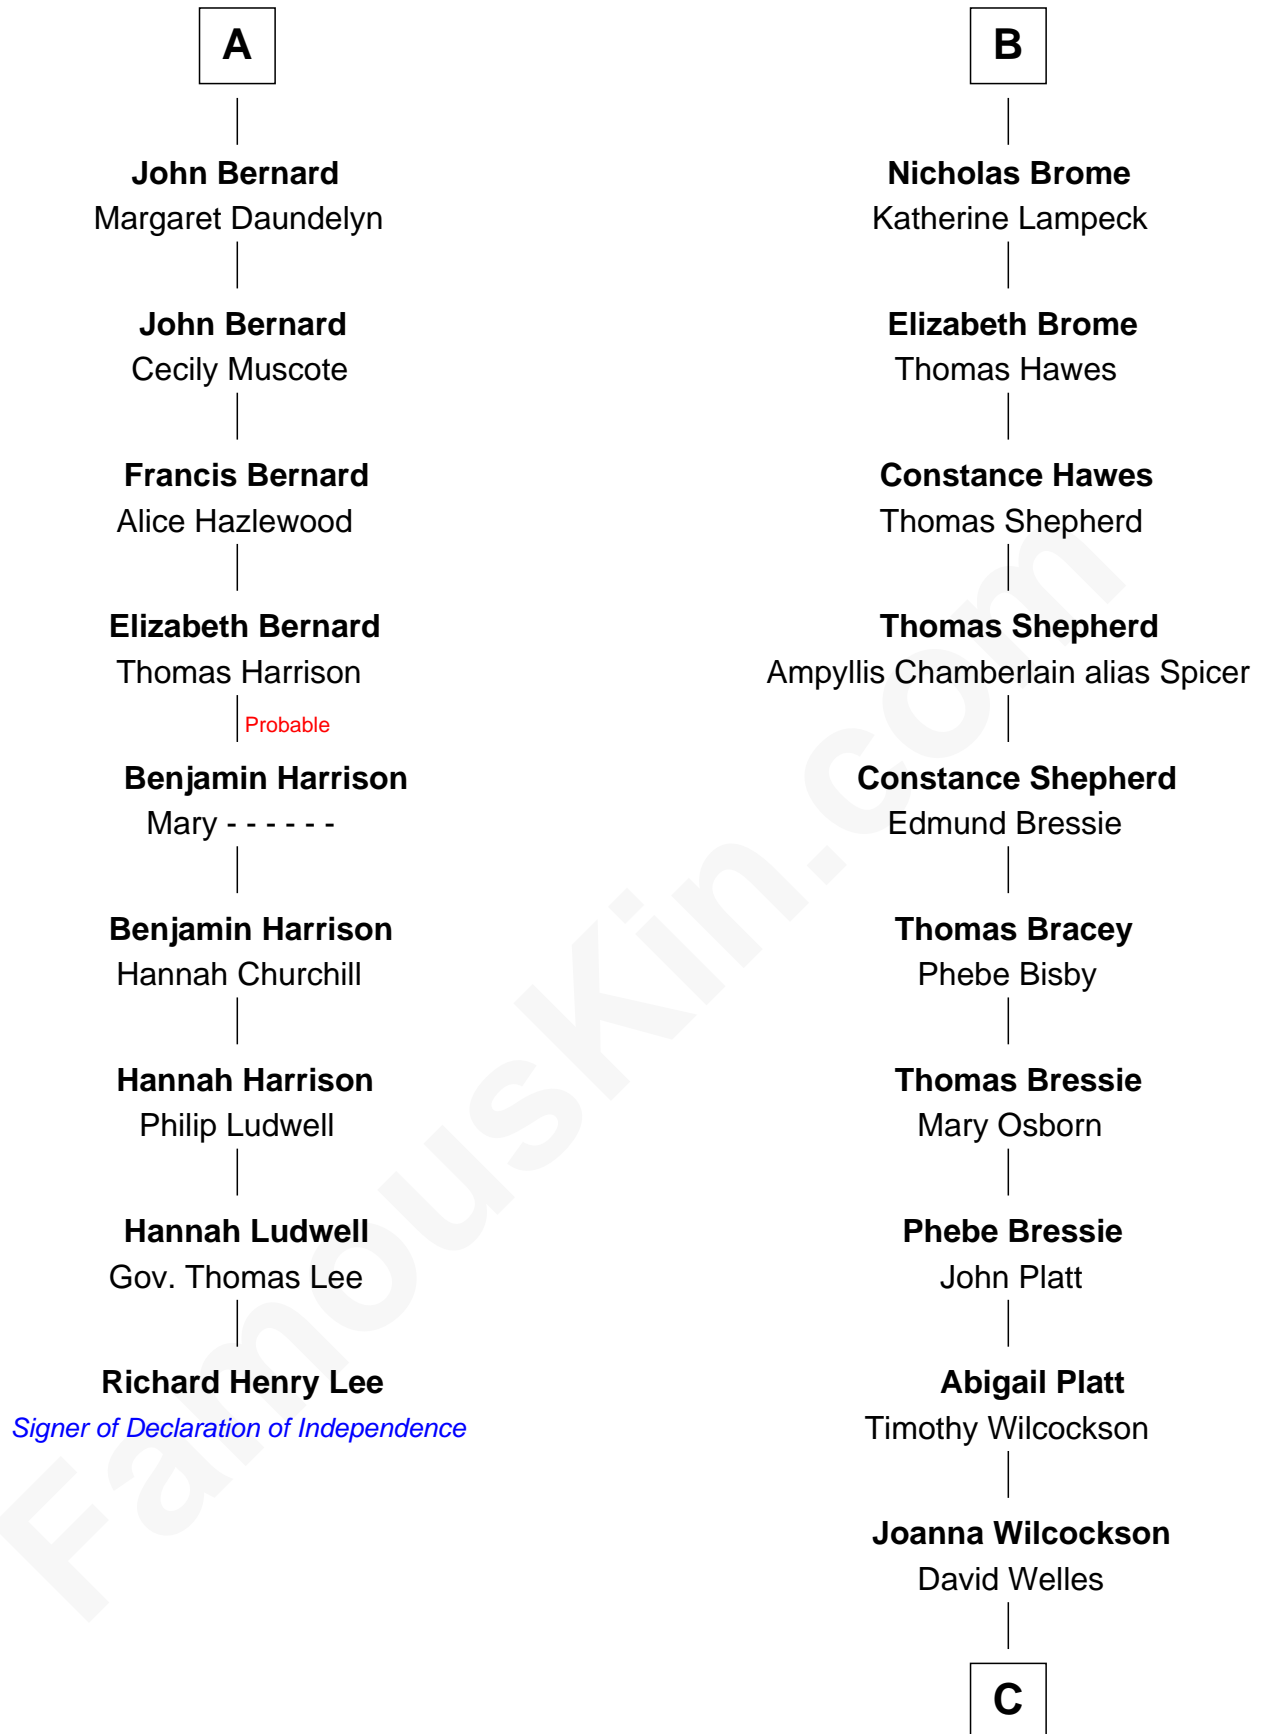

FamousKin.com

Relationship Chart of

Richard Henry Lee

Signer of the Declaration of Independence

15th cousin 5 times removed of

Helen (Herron) Taft

First Lady of President William H. Taft

Sir James de Audley

Sir Hugh Shirley

Beatrice Brewes

Sir Ralph Shirley

Joan Basset

Beatrice Shirley

John Brome

B

C

Charity Welles
Rev. Isaac Clinton

Maria Clinton
Ela Collins

Harriet Anne Collins
John Williamson Herron

Helen (Herron) Taft
First Lady of William H. Taft