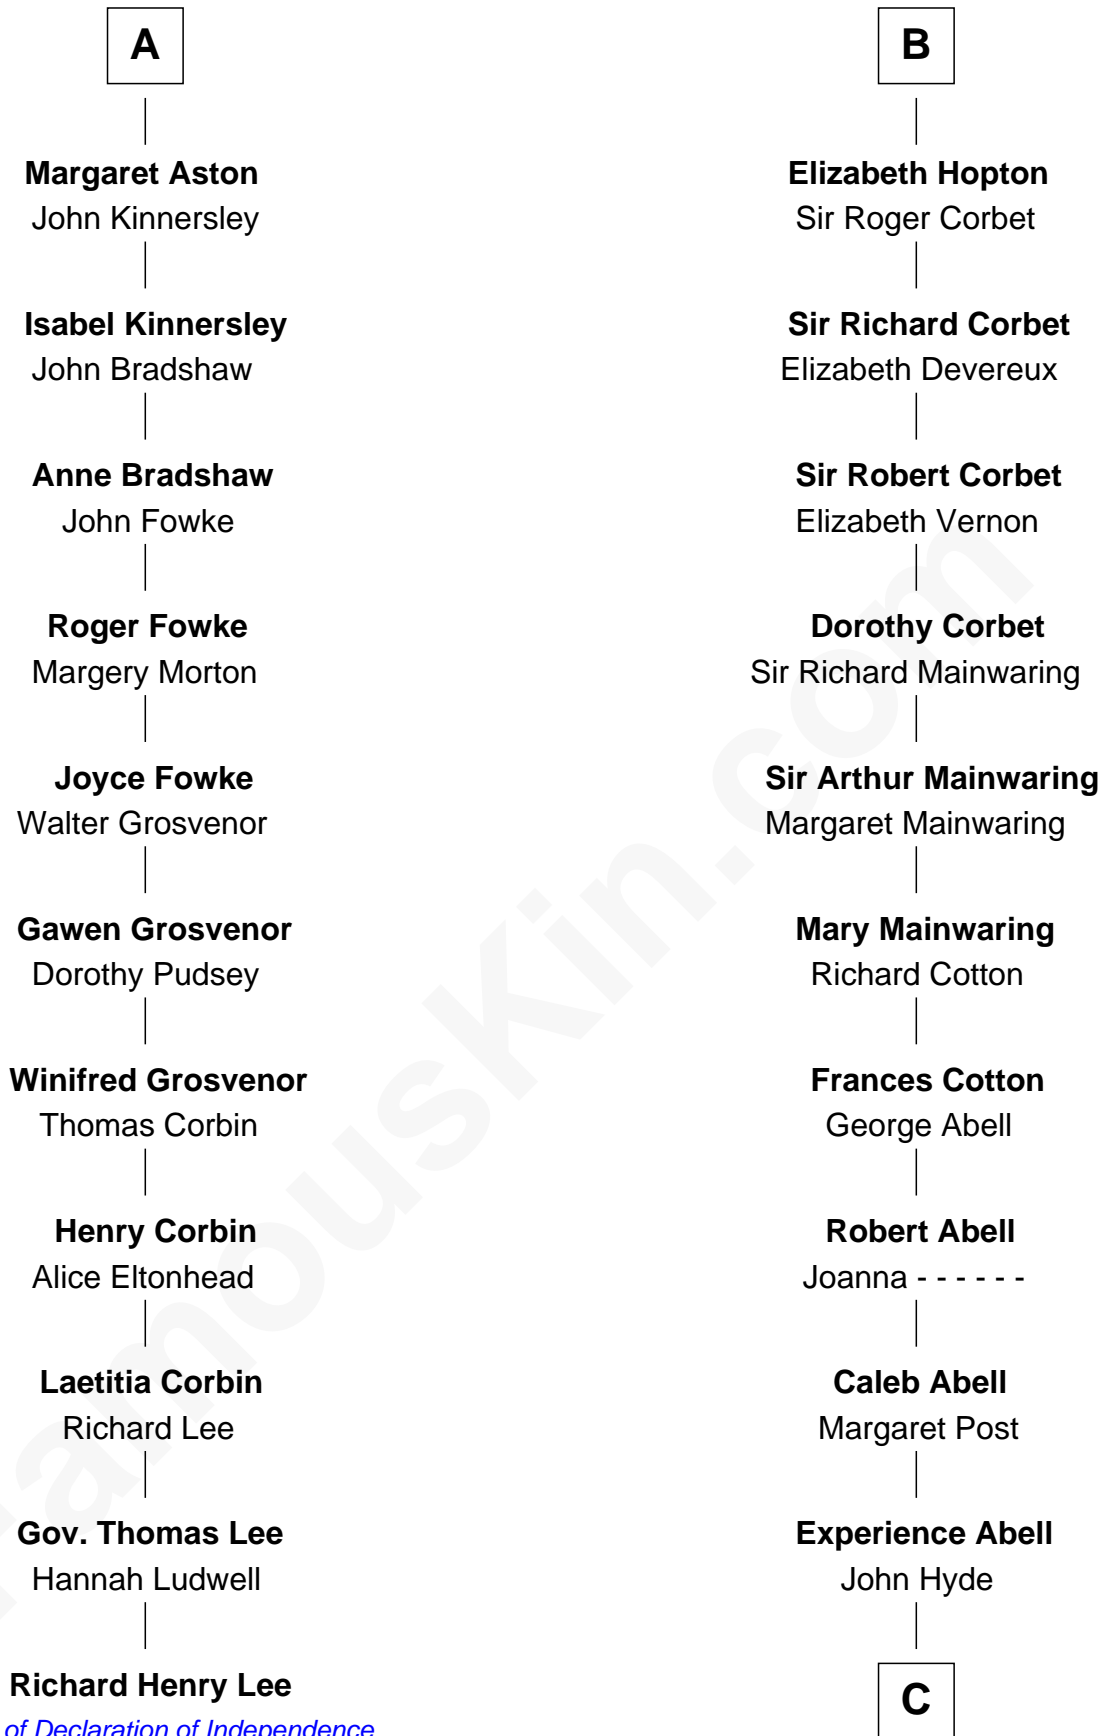

## Relationship Chart of

### Richard Henry Lee

*Signer of the Declaration of Independence*

17th cousin 4 times removed of

### Grover Cleveland

*22nd and 24th U.S. President*

**C**

**James Hyde**  
Sarah Marshall

**Abiah Hyde**  
Aaron Cleveland

**William Cleveland**  
Margaret Falley

**Rev. Richard Falley Cleveland**  
Ann Neal

**Grover Cleveland**  
*22nd and 24th U.S. President*