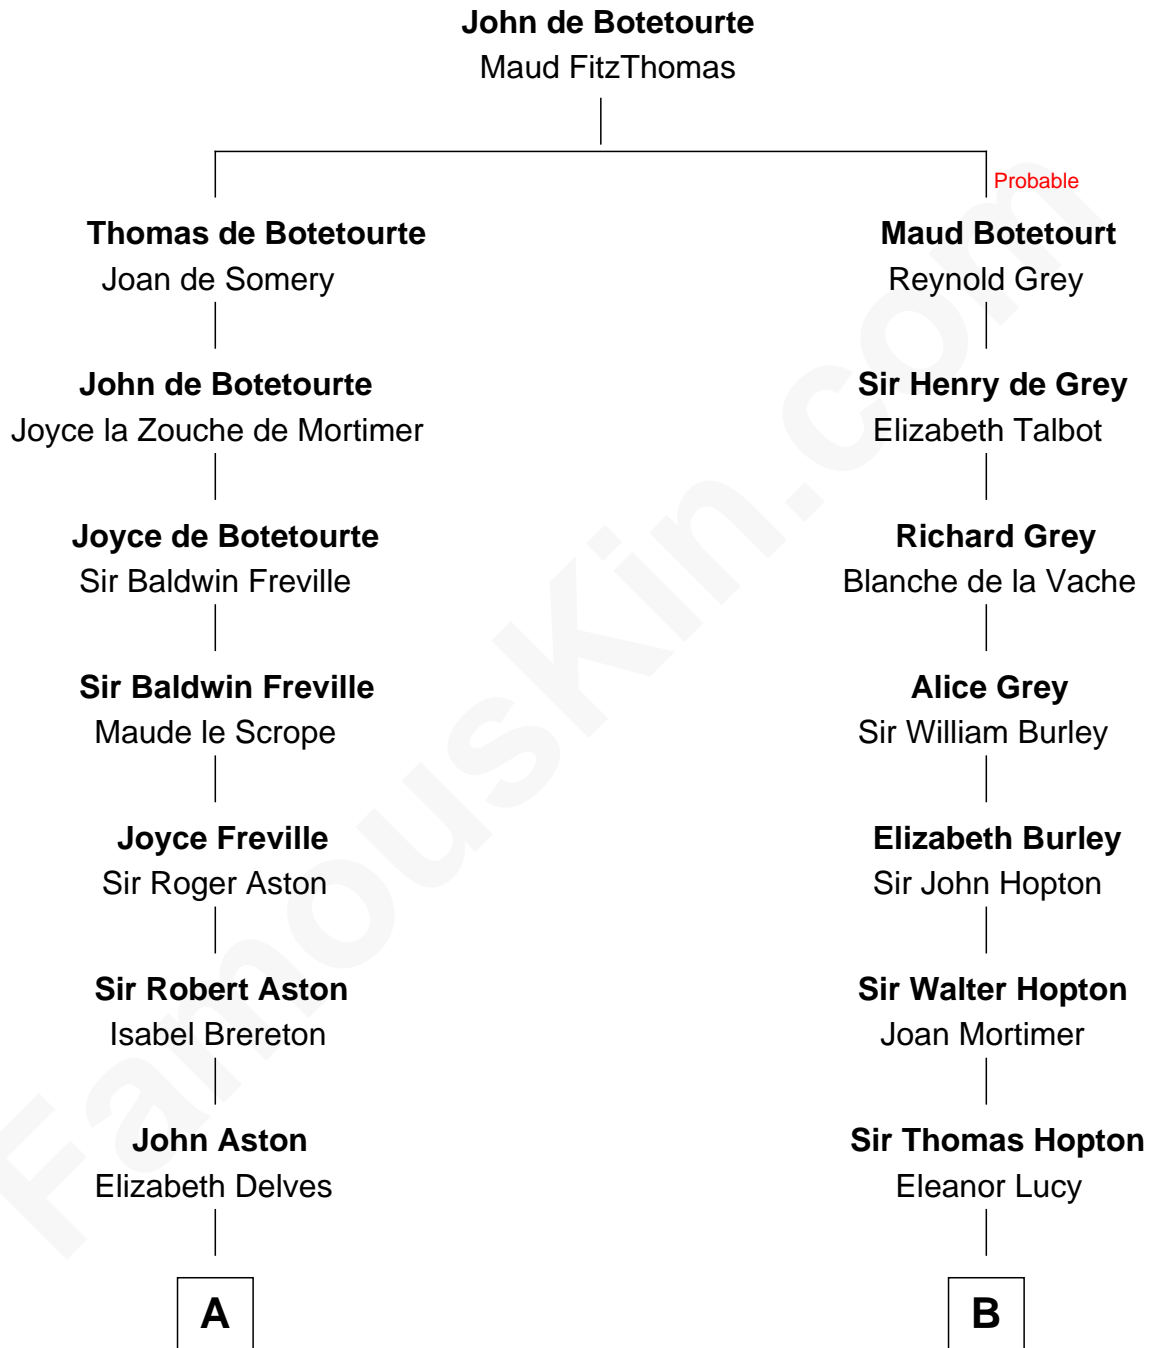

## Relationship Chart of

### Richard Henry Lee

*Signer of the Declaration of Independence*

17th cousin 4 times removed of

### Grover Cleveland

*22nd and 24th U.S. President*

**C**

**James Hyde**  
Sarah Marshall

**Abiah Hyde**  
Aaron Cleveland

**William Cleveland**  
Margaret Falley

**Rev. Richard Falley Cleveland**  
Ann Neal