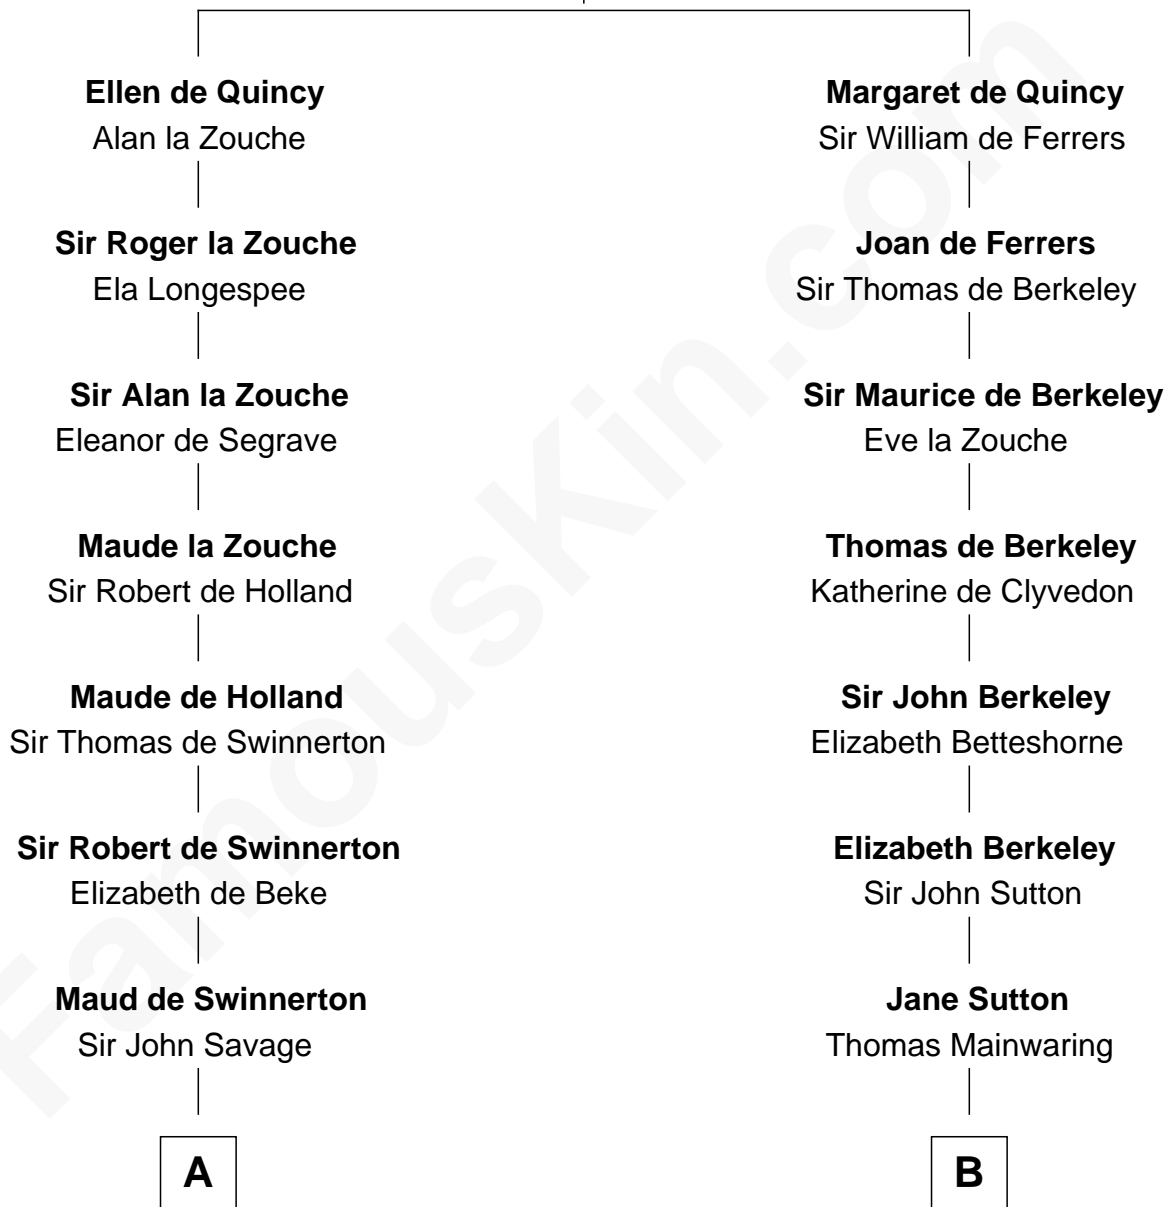

## Relationship Chart of

### Richard Henry Lee

*Signer of the Declaration of Independence*

17th cousin 1 time removed of

### Grover Cleveland

*22nd and 24th U.S. President*

**Sir Roger de Quincy**  
Helen of Galloway

**C**

Rev. Richard Falley Cleveland

Ann Neal

**Grover Cleveland**

*22nd and 24th U.S. President*