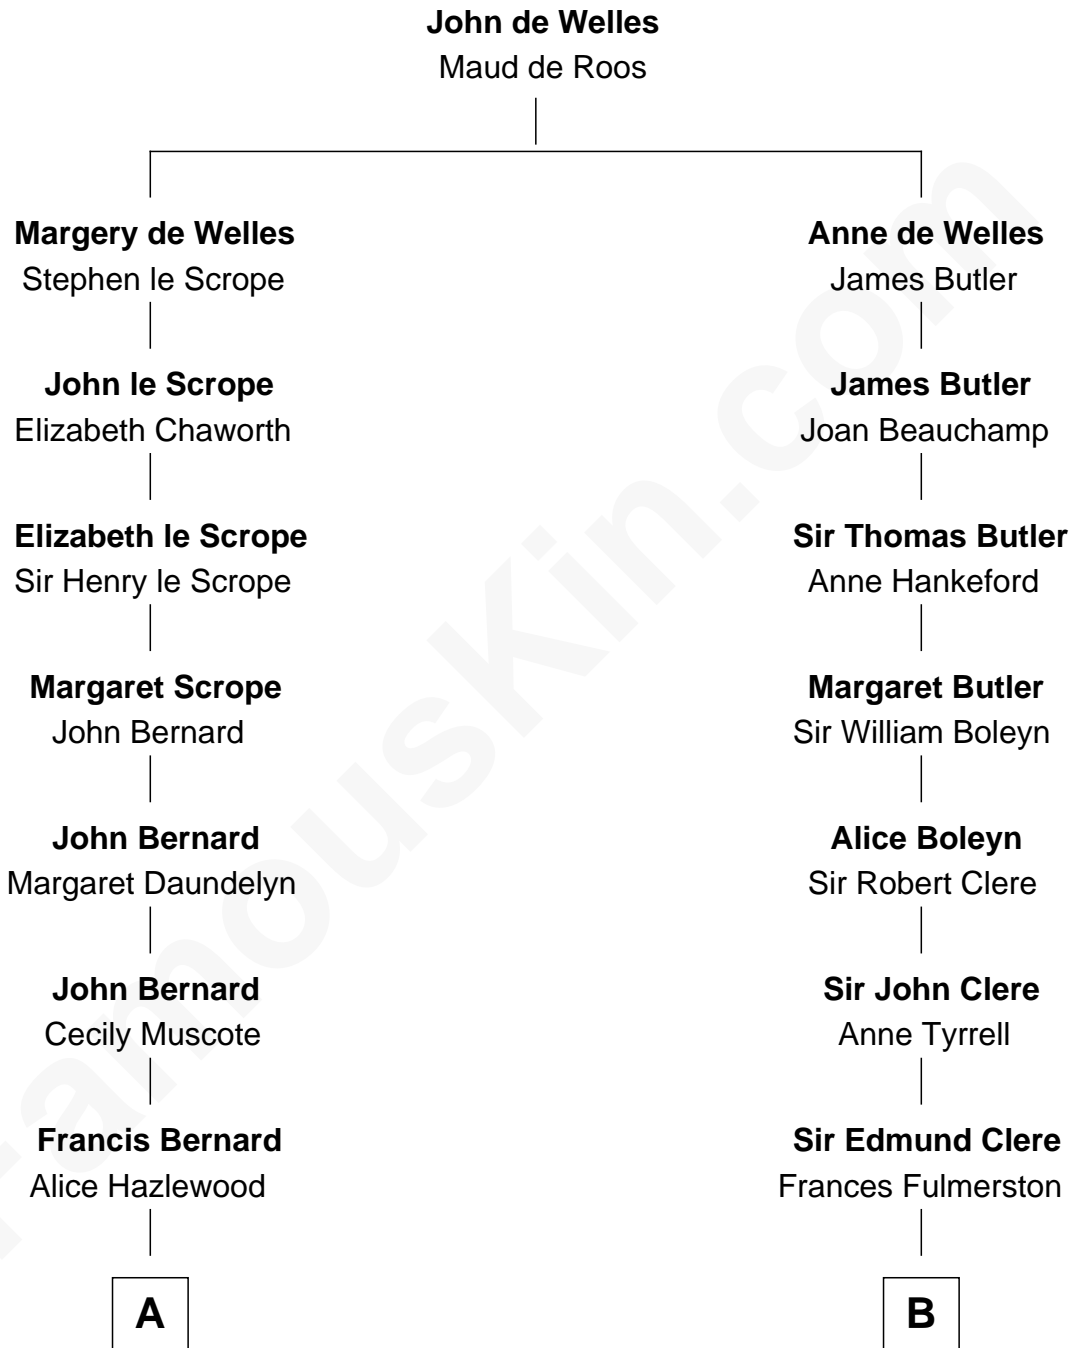

FamousKin.com

Relationship Chart of

Richard Henry Lee

Signer of the Declaration of Independence

12th cousin 7 times removed of

Mamie (Doud) Eisenhower

First Lady of President Dwight Eisenhower

C

—
Royal Houghton Doud

Mary Cornelia Sheldon

—
John Sheldon Doud

Elivera Mathilda Carlson

—
Mamie (Doud) Eisenhower

First Lady of Dwight Eisenhower

FamousKin.com