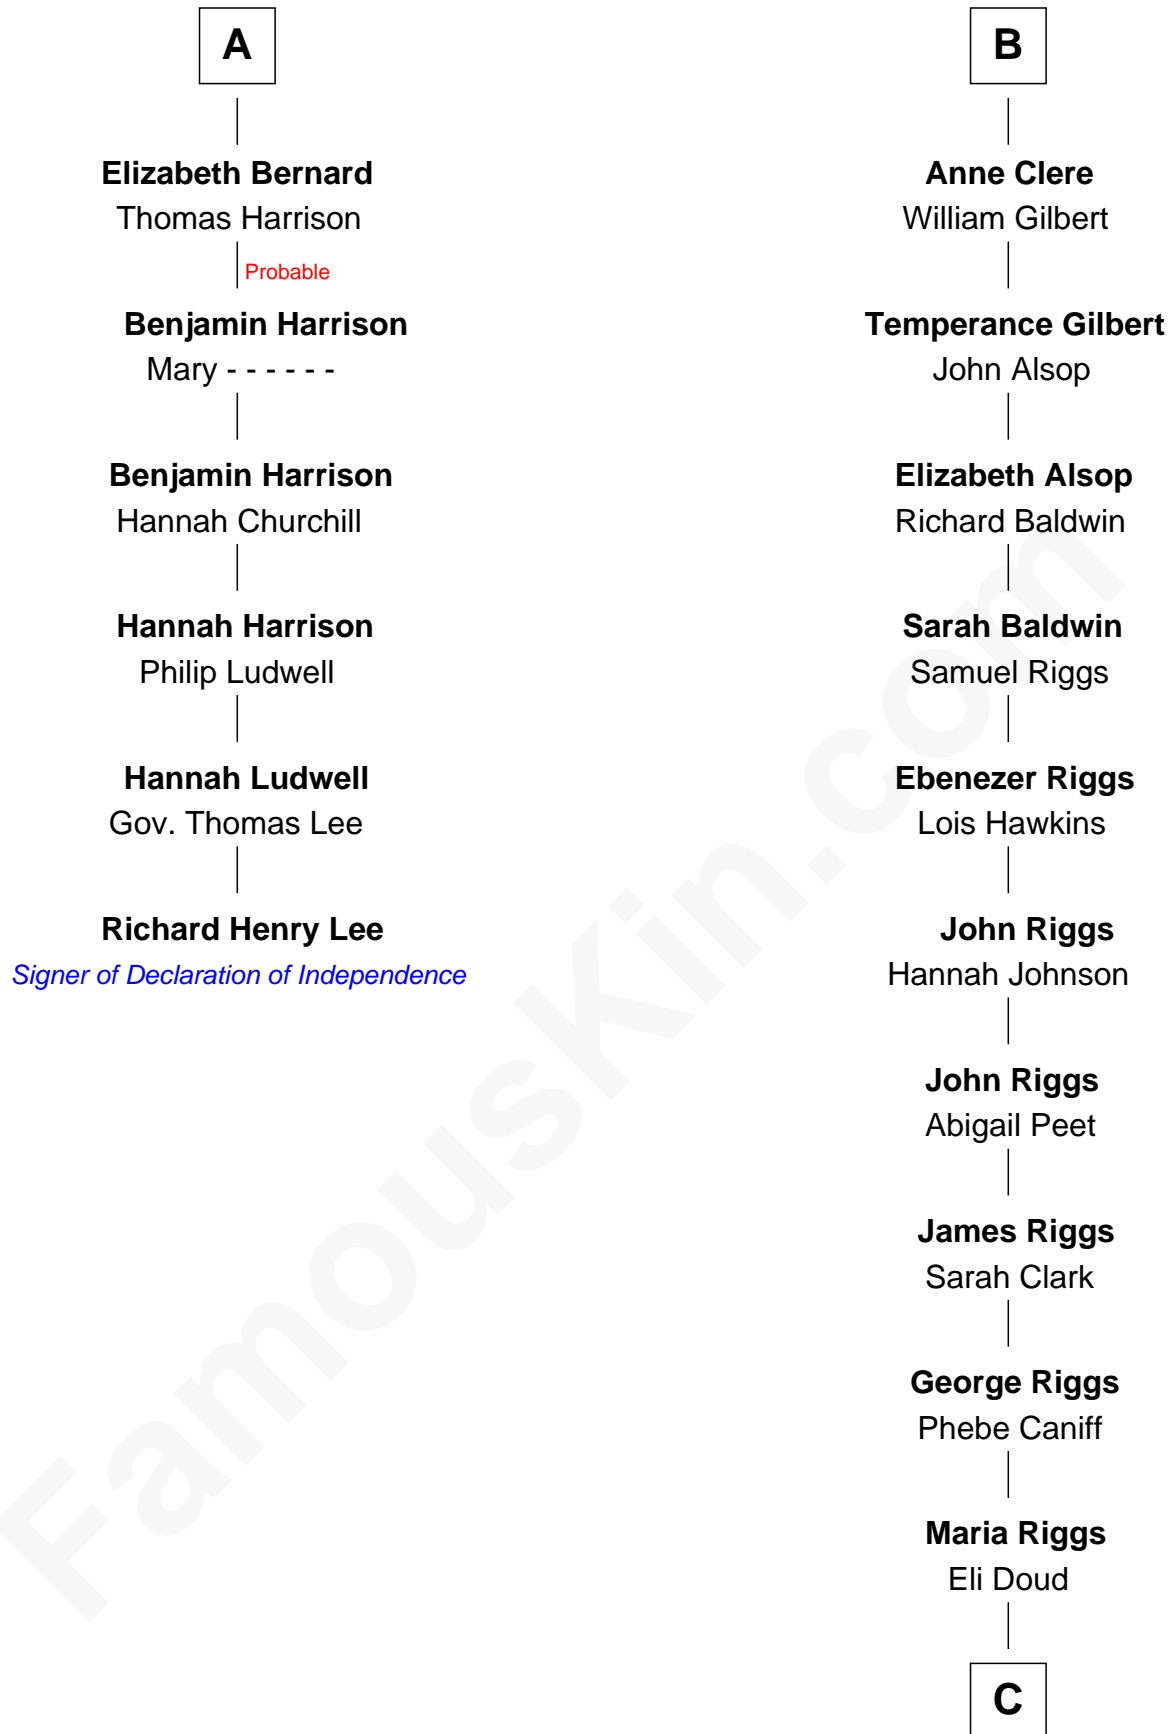

FamousKin.com

Relationship Chart of

Richard Henry Lee

Signer of the Declaration of Independence

12th cousin 7 times removed of

Mamie (Doud) Eisenhower

First Lady of President Dwight Eisenhower

C

—
Royal Houghton Doud

Mary Cornelia Sheldon

—
John Sheldon Doud

Elivera Mathilda Carlson

—
Mamie (Doud) Eisenhower

First Lady of Dwight Eisenhower

FamousKin.com