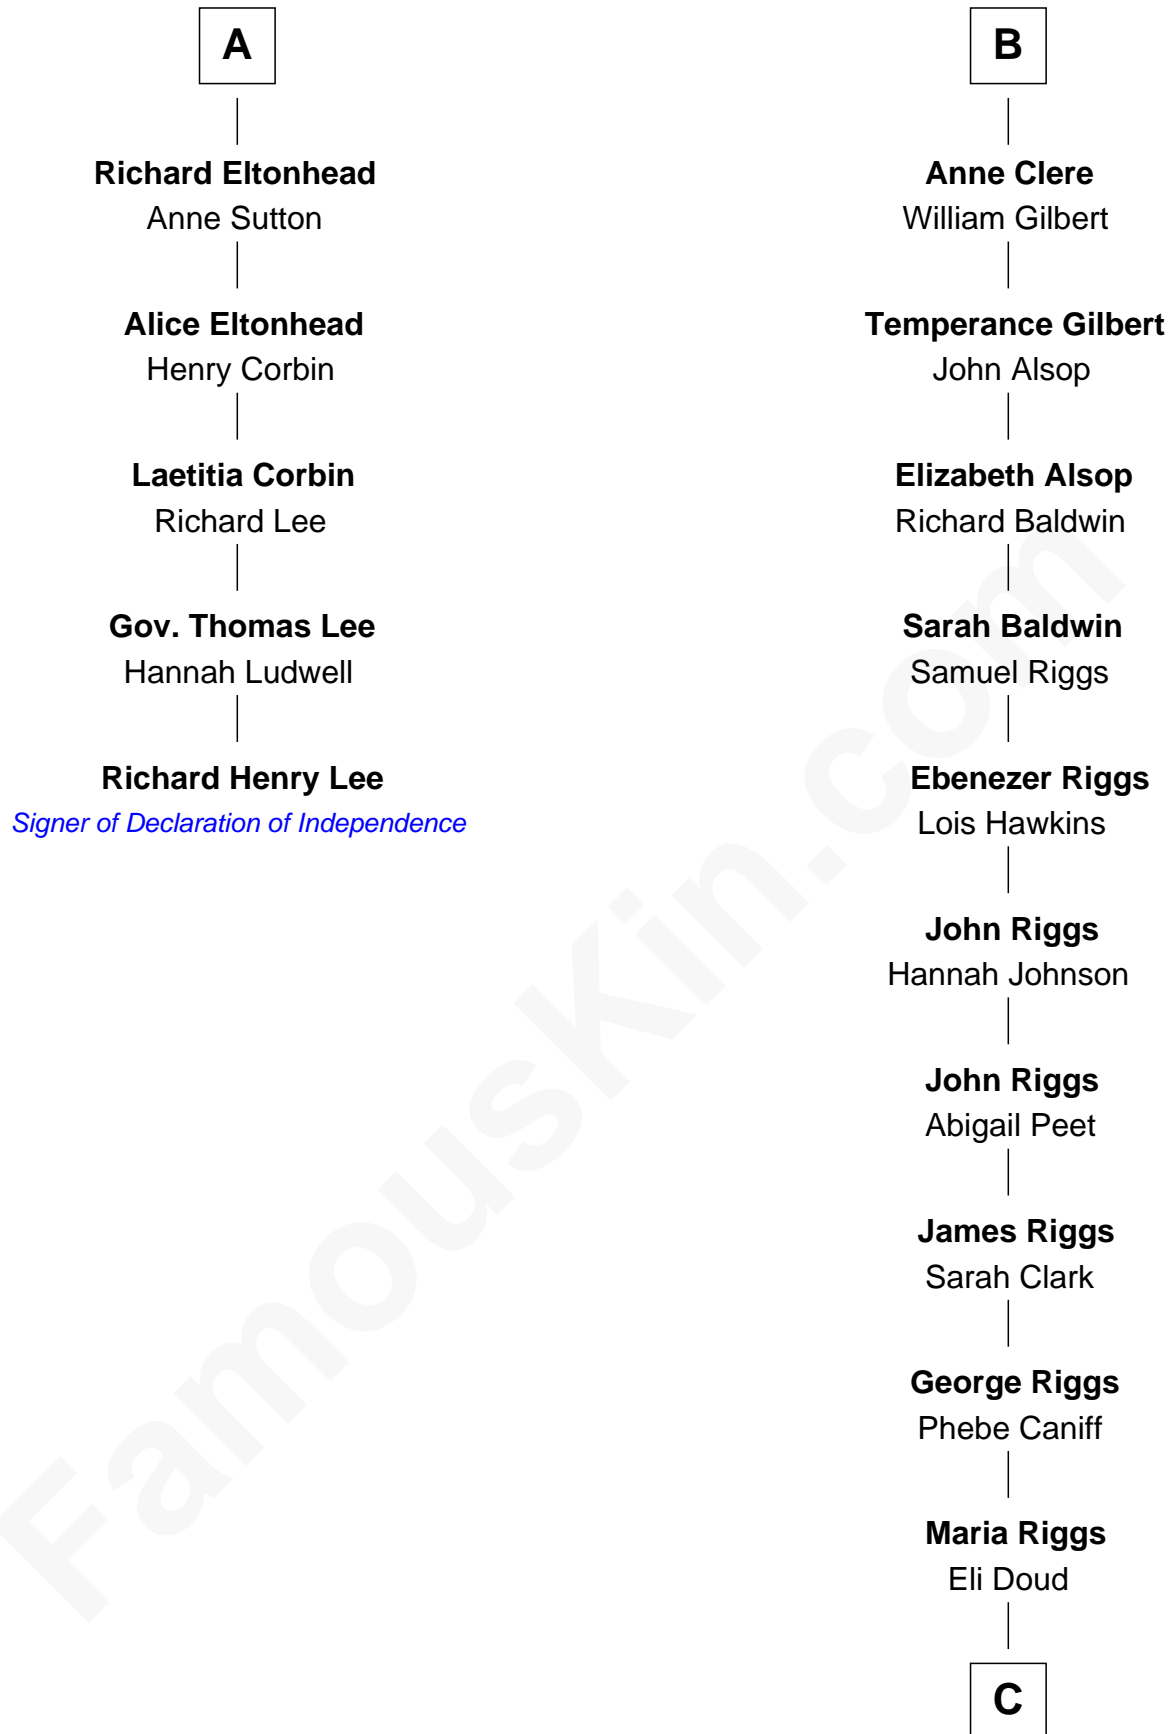

FamousKin.com

Relationship Chart of

Richard Henry Lee

Signer of the Declaration of Independence

11th cousin 8 times removed of

Mamie (Doud) Eisenhower

First Lady of President Dwight Eisenhower

Sir Richard Fitzalan

Alice Boleyn

Sir Robert Clere

Sir John Clere

Anne Tyrrell

Sir Edmund Clere

Frances Fulmerston

B

C