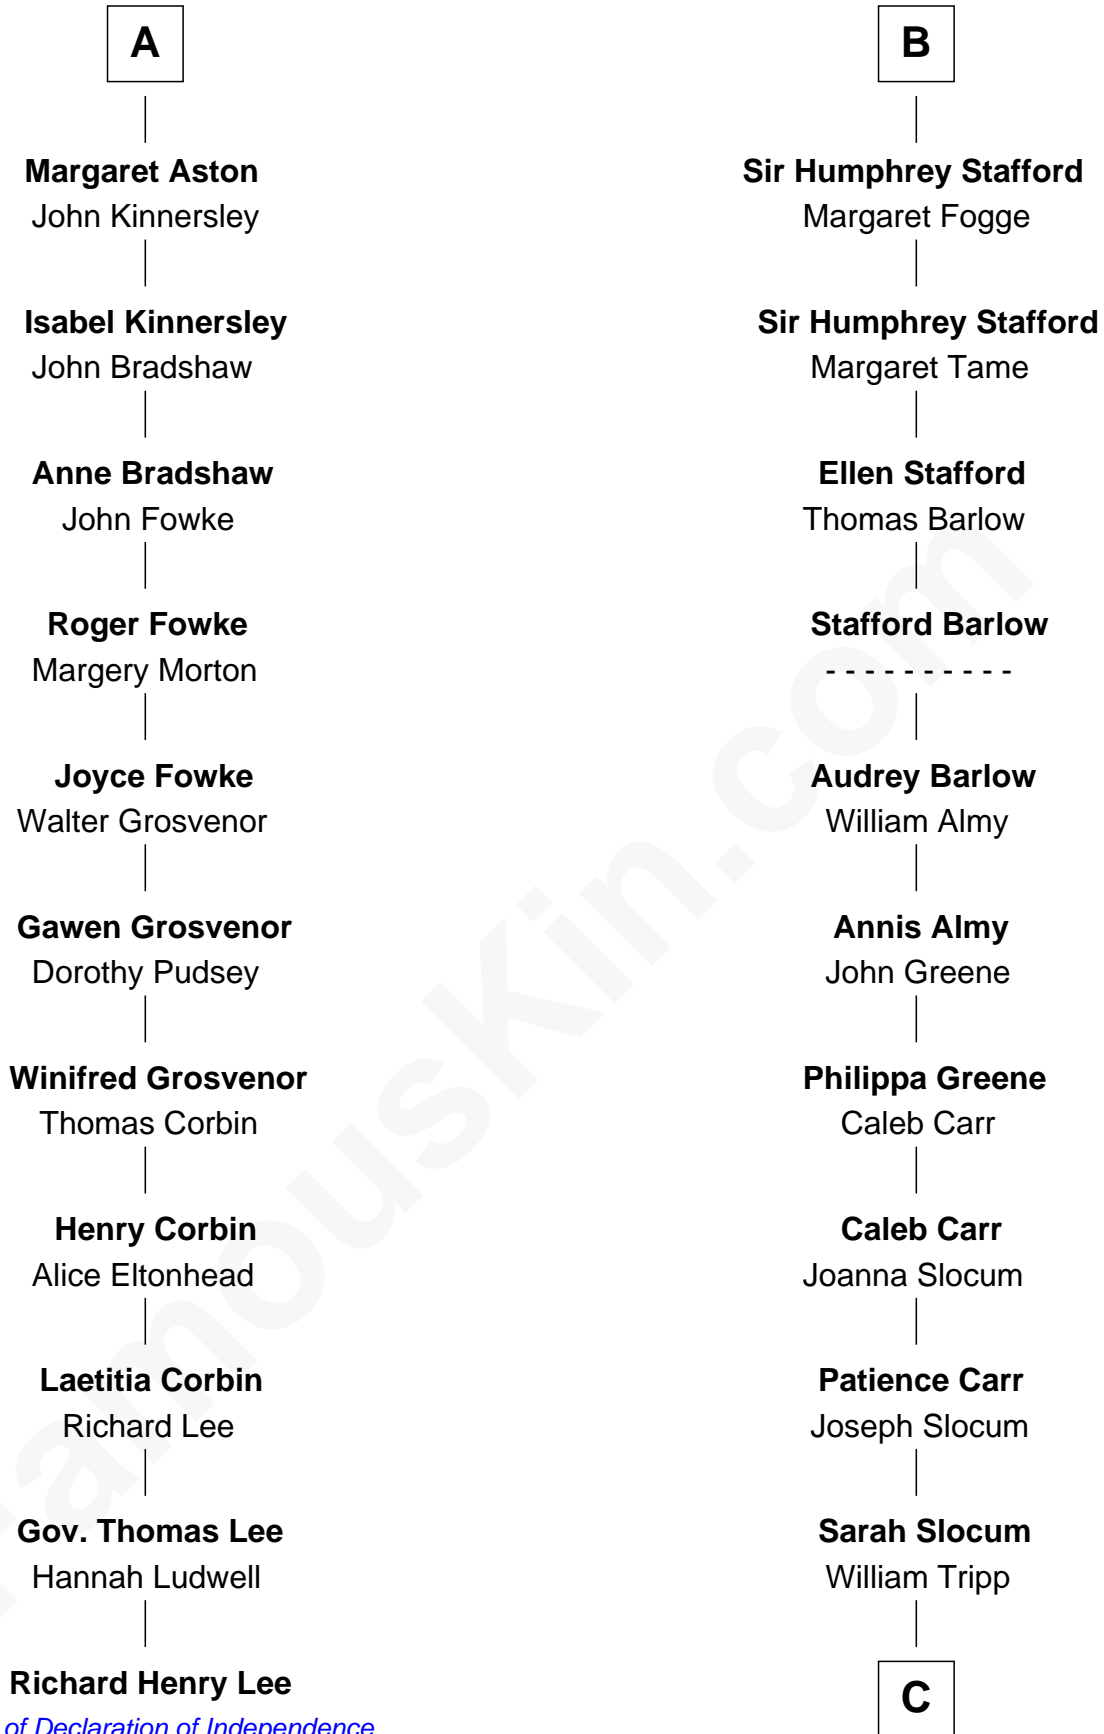

FamousKin.com

Relationship Chart of

Richard Henry Lee

Signer of the Declaration of Independence

17th cousin 4 times removed of

Warren G. Harding
29th U.S. President

C

Phoebe Tripp

Amos Harding

George Tryon Harding

Elizabeth Madison

Charles Alexander Harding

Mary Ann Crawford

Dr. George Tryon Harding

Phoebe Elizabeth Dickerson

Warren G. Harding

29th U.S. President

FamousKin.com