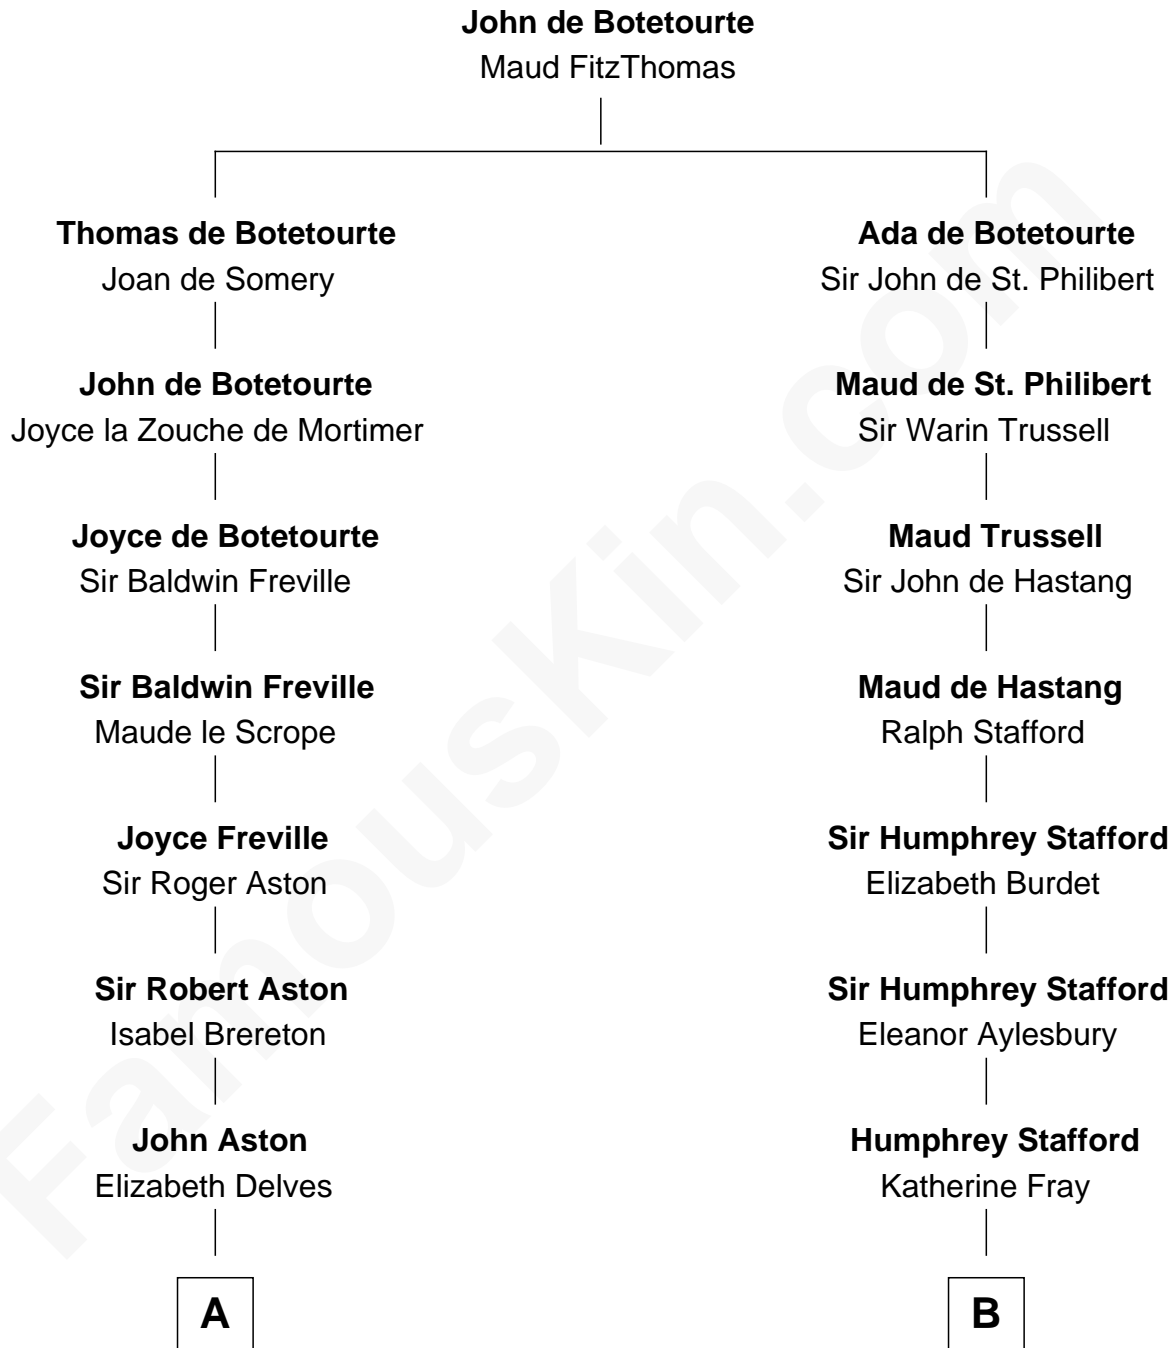

FamousKin.com

Relationship Chart of

Richard Henry Lee

Signer of the Declaration of Independence

17th cousin 4 times removed of

Warren G. Harding
29th U.S. President

C

Phoebe Tripp

Amos Harding

George Tryon Harding

Elizabeth Madison

Charles Alexander Harding

Mary Ann Crawford

Dr. George Tryon Harding

Phoebe Elizabeth Dickerson

Warren G. Harding

29th U.S. President

FamousKin.com