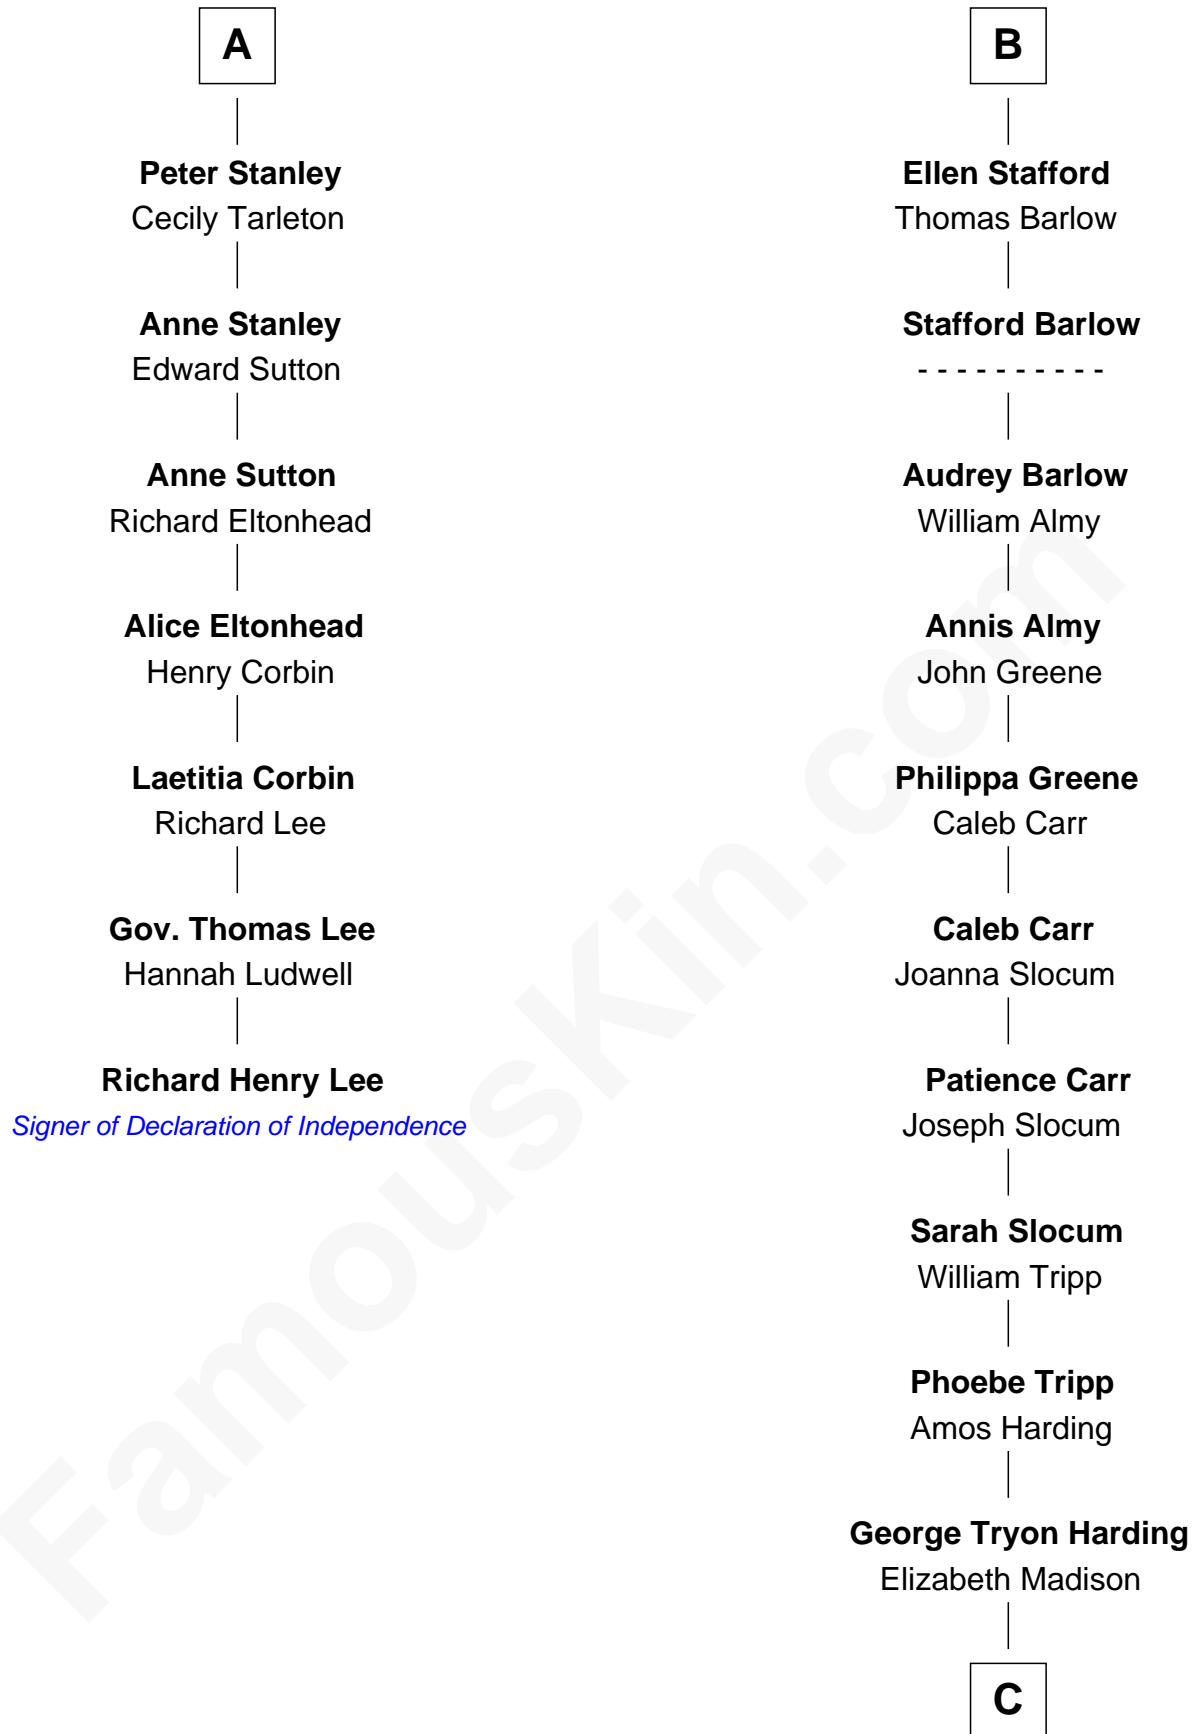

FamousKin.com

Relationship Chart of

Richard Henry Lee

Signer of the Declaration of Independence

13th cousin 6 times removed of

Warren G. Harding
29th U.S. President

C

Charles Alexander Harding

Mary Ann Crawford

Dr. George Tryon Harding

Phoebe Elizabeth Dickerson

Warren G. Harding

29th U.S. President

FamousKin.com