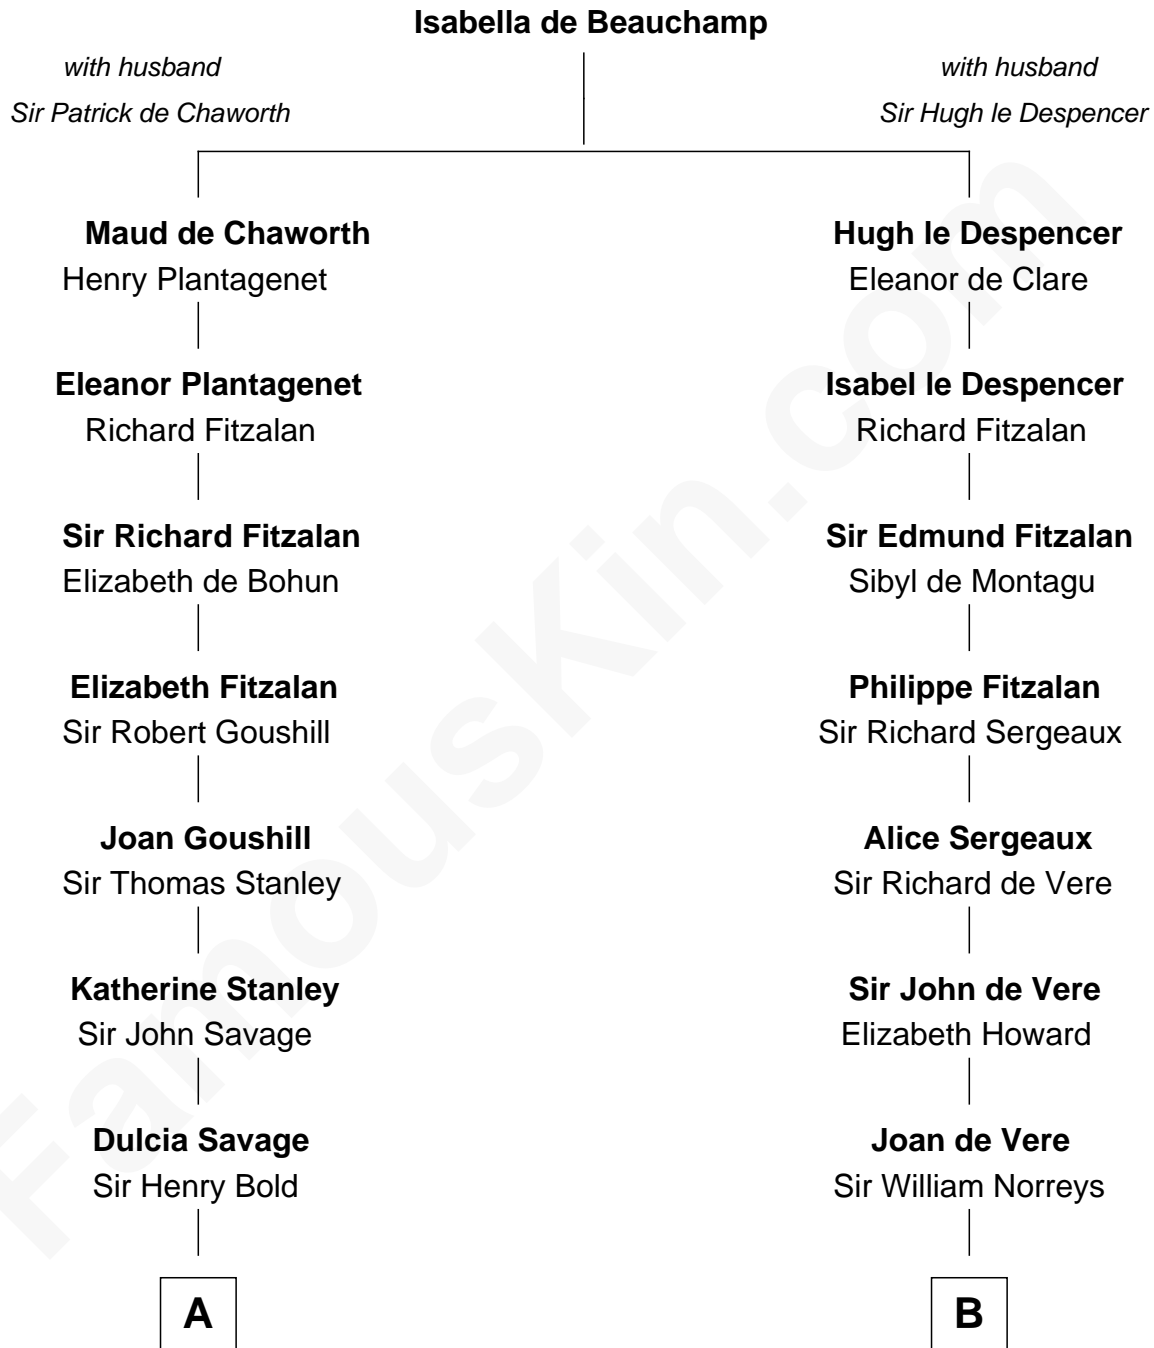

FamousKin.com

Relationship Chart of

Richard Henry Lee

Signer of the Declaration of Independence

14th cousin 7 times removed of

Lou (Henry) Hoover

First Lady of President Herbert Hoover

C

Polly Goffe

Josiah Wallace

Nancy M. Wallace

John Scobey

Philomelia Sophia Scobey

Phineas Weed

Florence Ida Weed

Charles Delano Henry