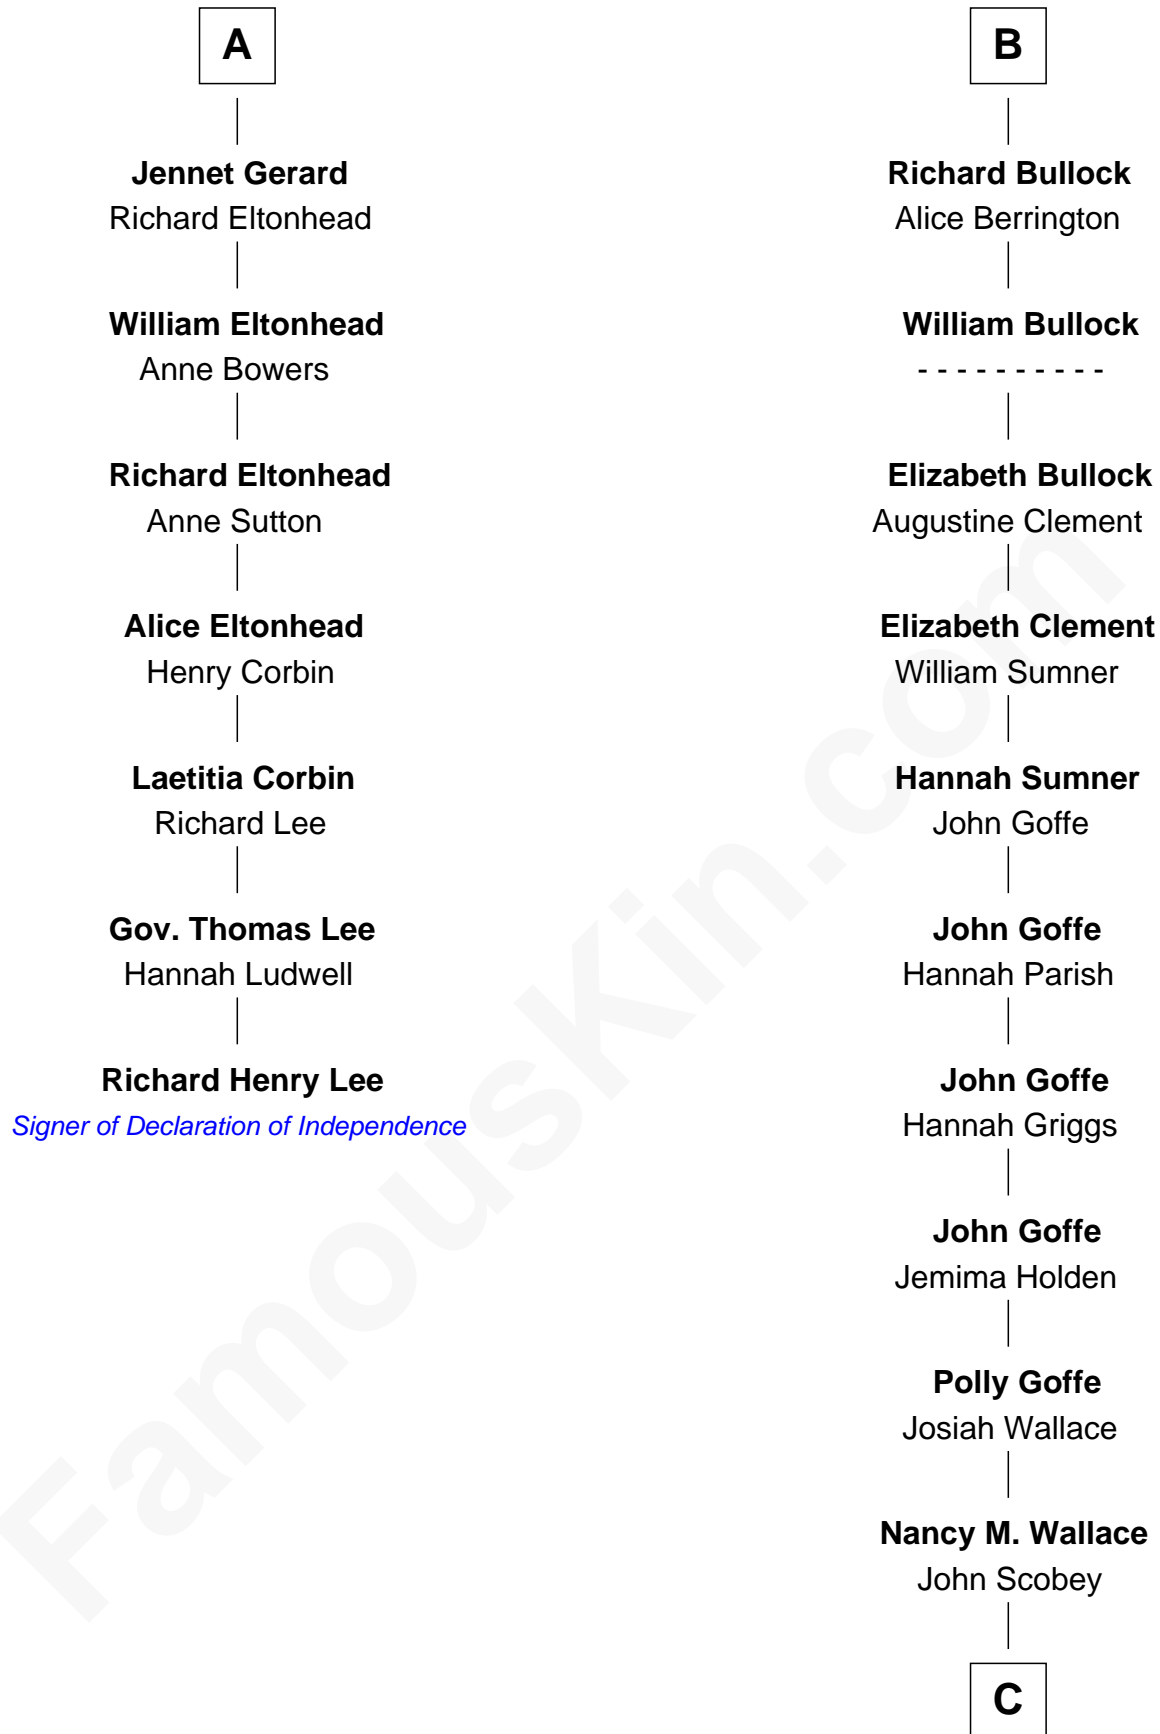

FamousKin.com

Relationship Chart of

Richard Henry Lee

Signer of the Declaration of Independence

13th cousin 6 times removed of

Lou (Henry) Hoover

First Lady of President Herbert Hoover

Bartholomew de Badlesmere

Maud de Badlesmere

John de Vere

Aubrey de Vere

Alice FitzWalter

Sir Richard de Vere

Alice Sergeaux

Sir John de Vere

Elizabeth Howard

Joan de Vere

Sir William Norreys

Margaret Norreys

Gilbert Bullock

Thomas Bullock

Alice Kingsmill

B

C

Philomelia Sophia Scobey

Phineas Weed

Florence Ida Weed

Charles Delano Henry

Lou (Henry) Hoover

First Lady of Herbert Hoover

FamousKin.com