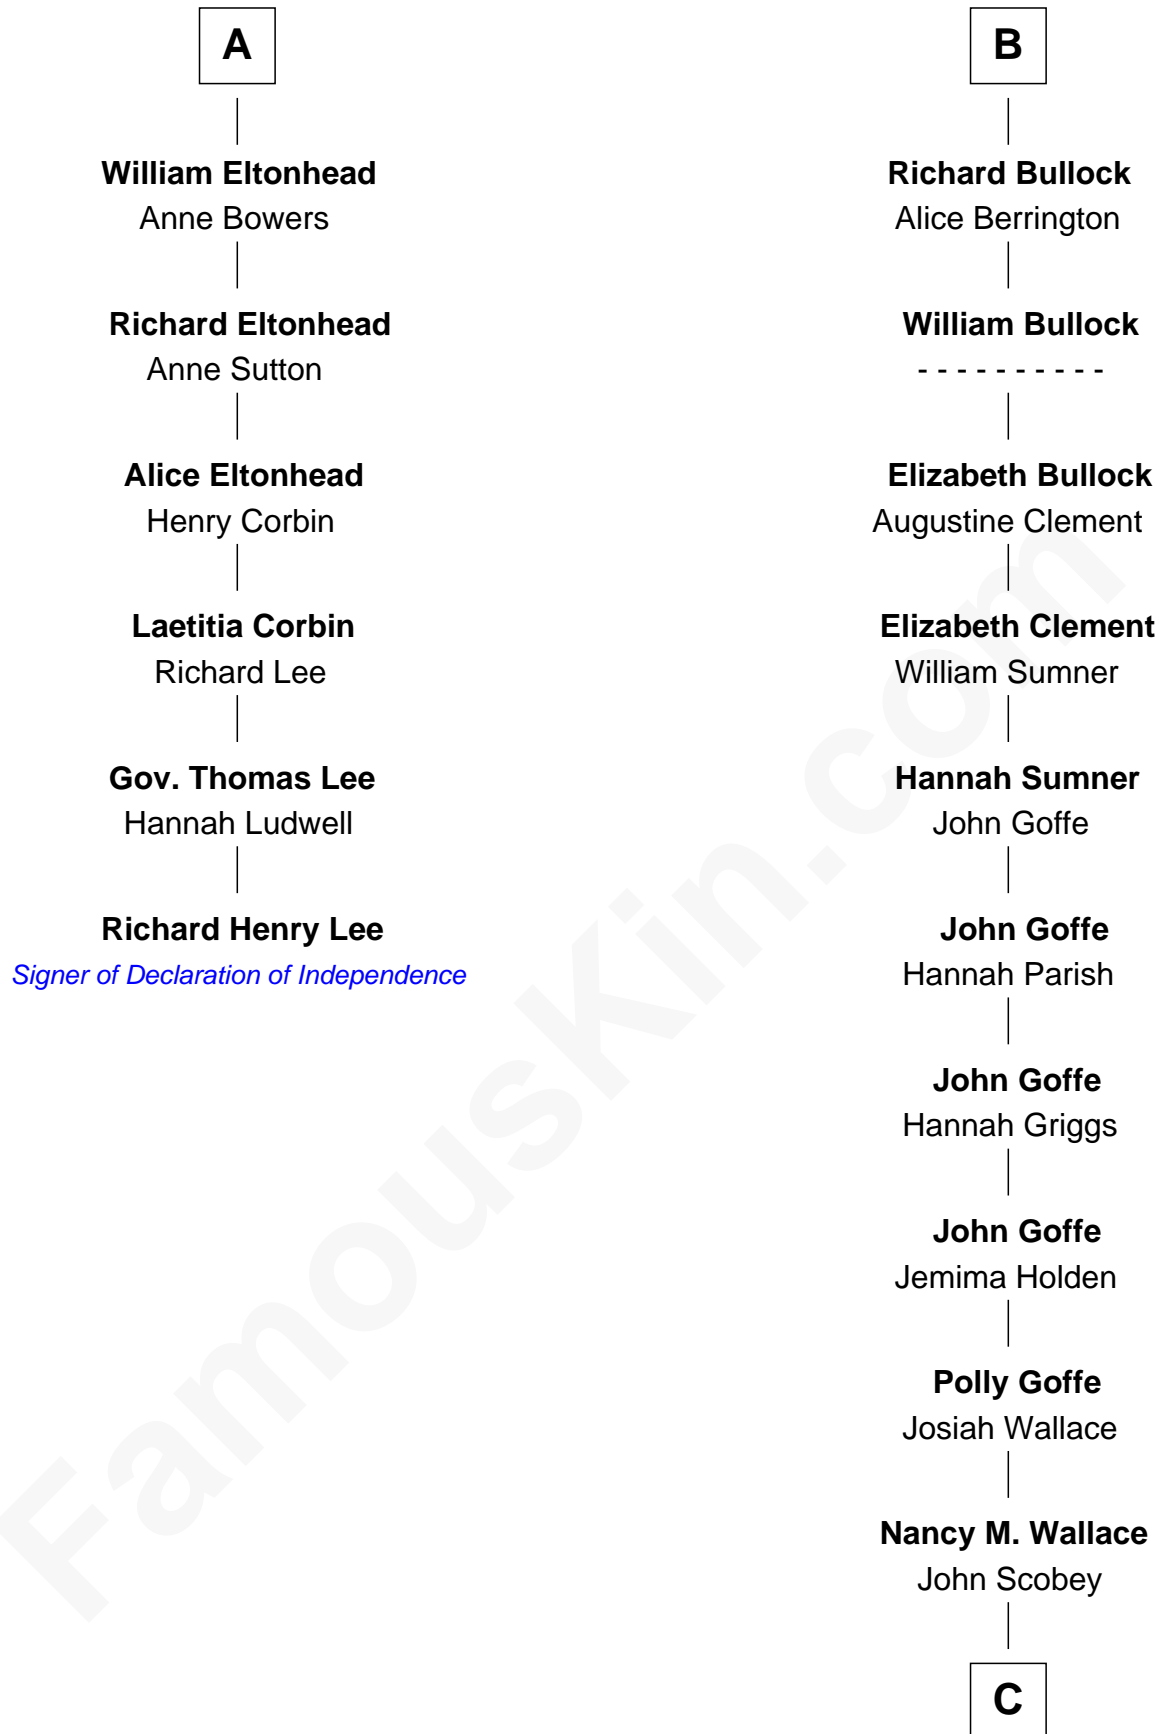

FamousKin.com

Relationship Chart of

Richard Henry Lee

Signer of the Declaration of Independence

12th cousin 7 times removed of

Lou (Henry) Hoover

First Lady of President Herbert Hoover

C

Philomelia Sophia Scobey

Phineas Weed

Florence Ida Weed

Charles Delano Henry

Lou (Henry) Hoover

First Lady of Herbert Hoover

FamousKin.com