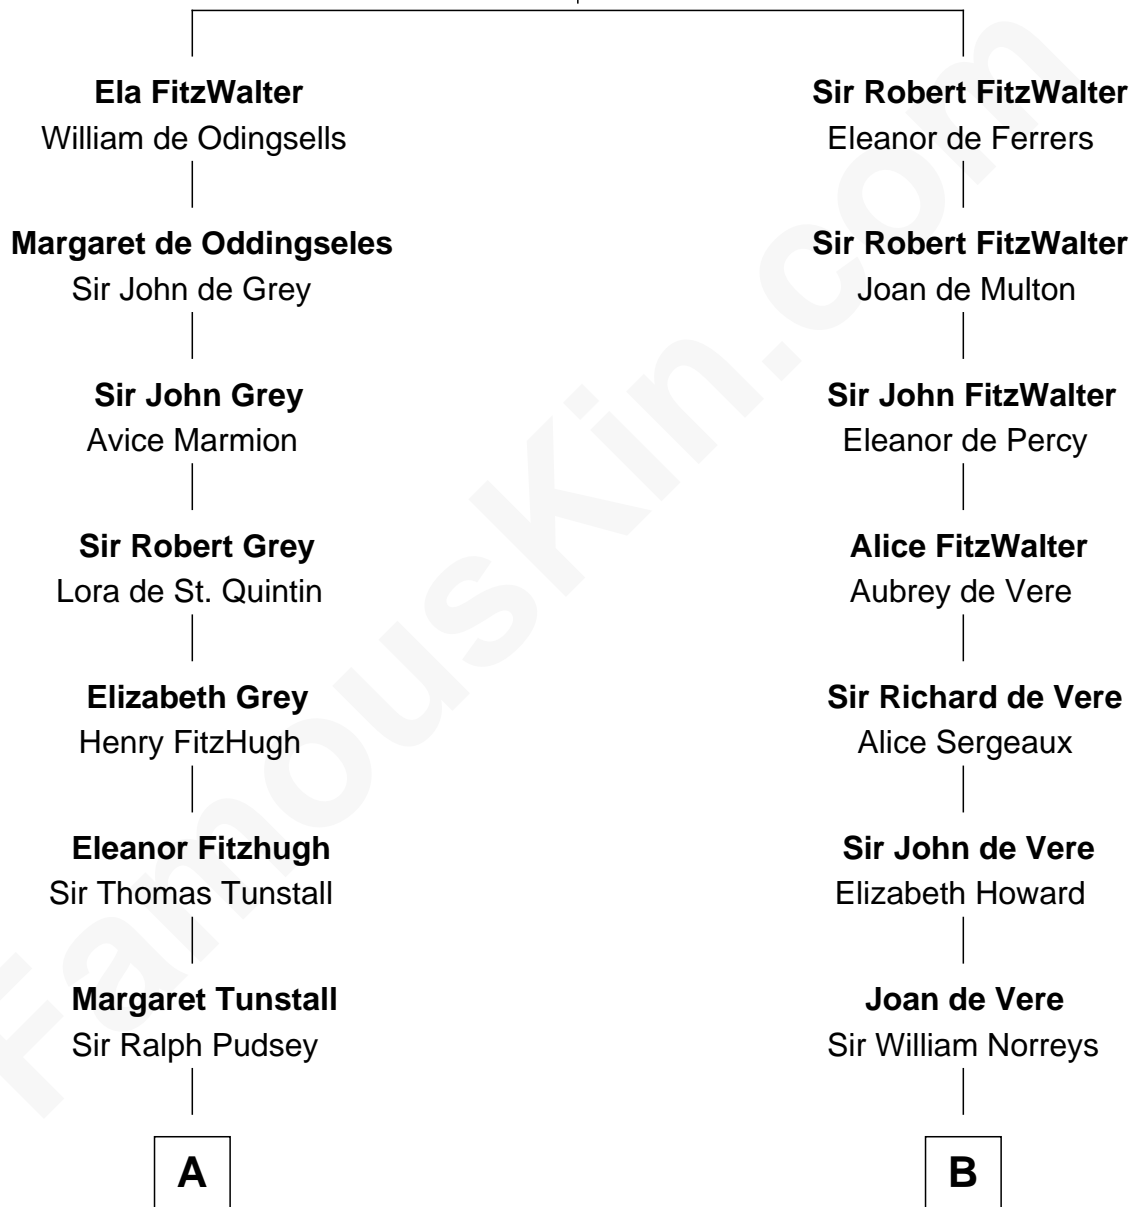

## Relationship Chart of

### Richard Henry Lee

*Signer of the Declaration of Independence*

18th cousin 3 times removed of

### Lou (Henry) Hoover

*First Lady of President Herbert Hoover*

**Sir Walter FitzRobert**

Ida Longespee

**C**

**Gov. Thomas Lee**

Hannah Ludwell

**Richard Henry Lee**