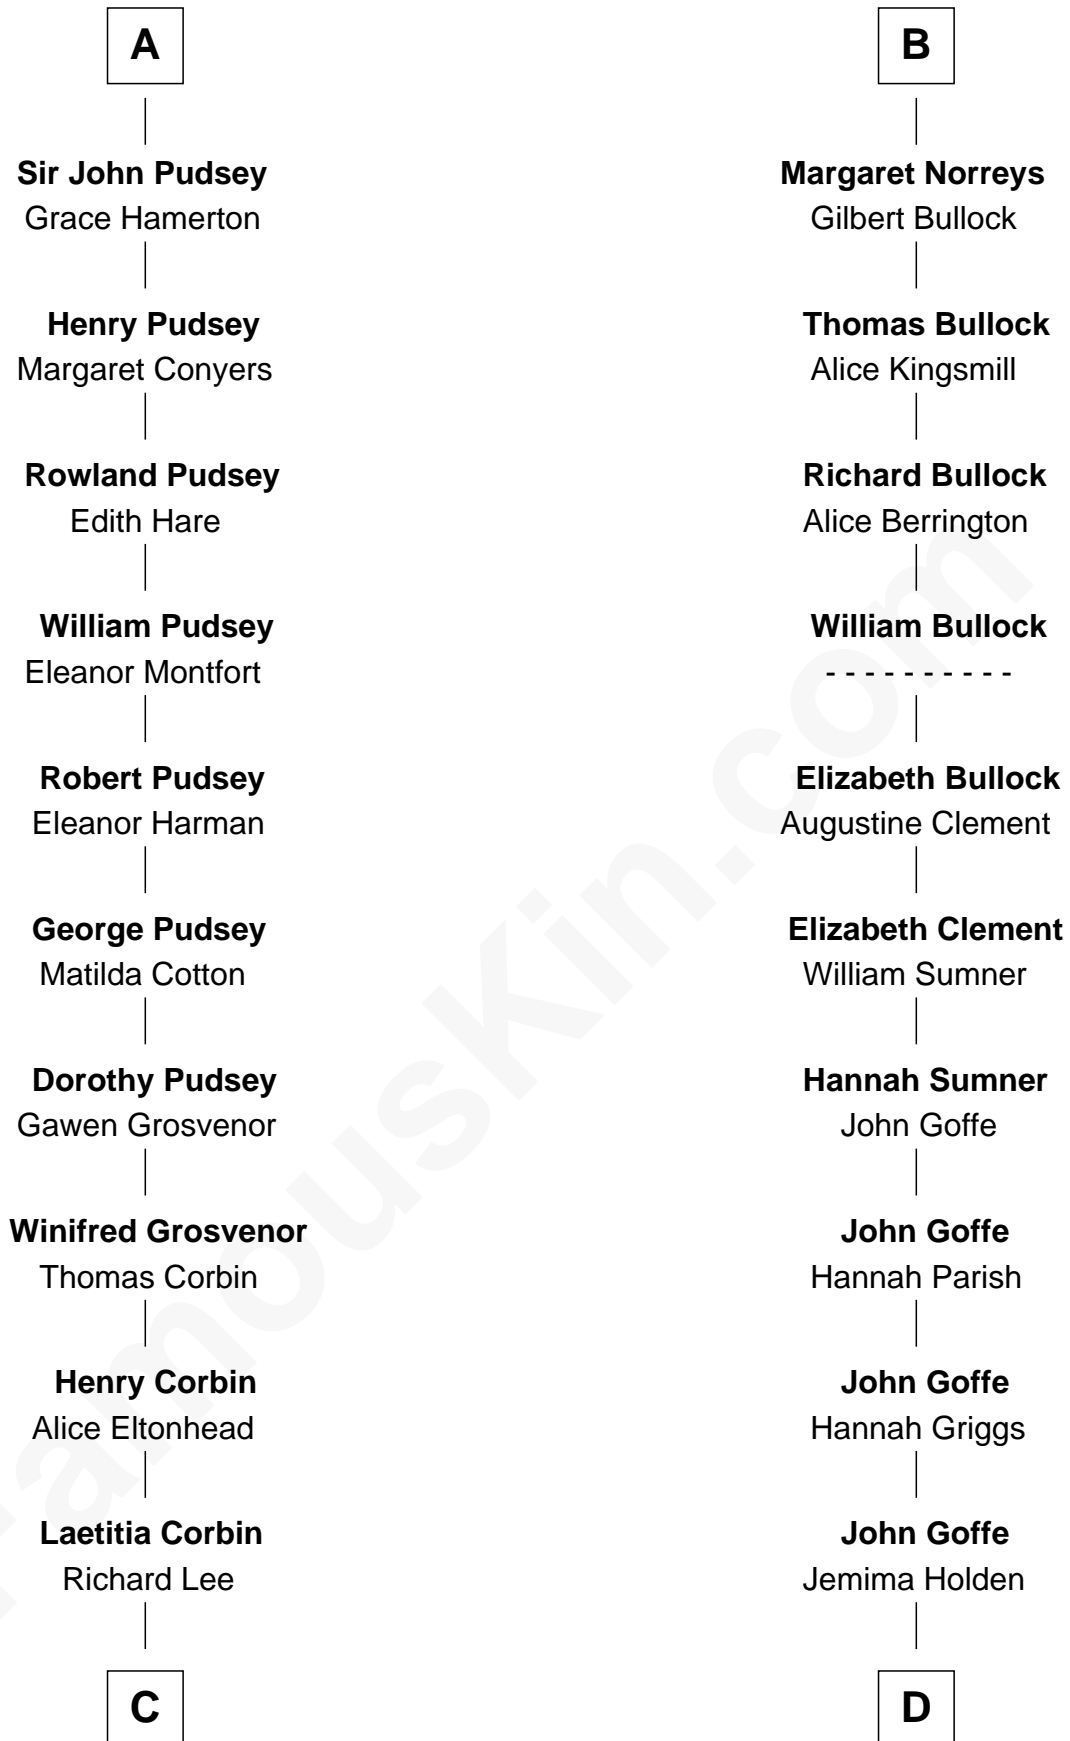

## Relationship Chart of

### Richard Henry Lee

*Signer of the Declaration of Independence*

18th cousin 3 times removed of

### Lou (Henry) Hoover

*First Lady of President Herbert Hoover*

**Sir Walter FitzRobert**

Ida Longespee

**C**

**Gov. Thomas Lee**

Hannah Ludwell

**Richard Henry Lee**

**Florence Ida Weed**

Charles Delano Henry

**Lou (Henry) Hoover**

*First Lady of Herbert Hoover*