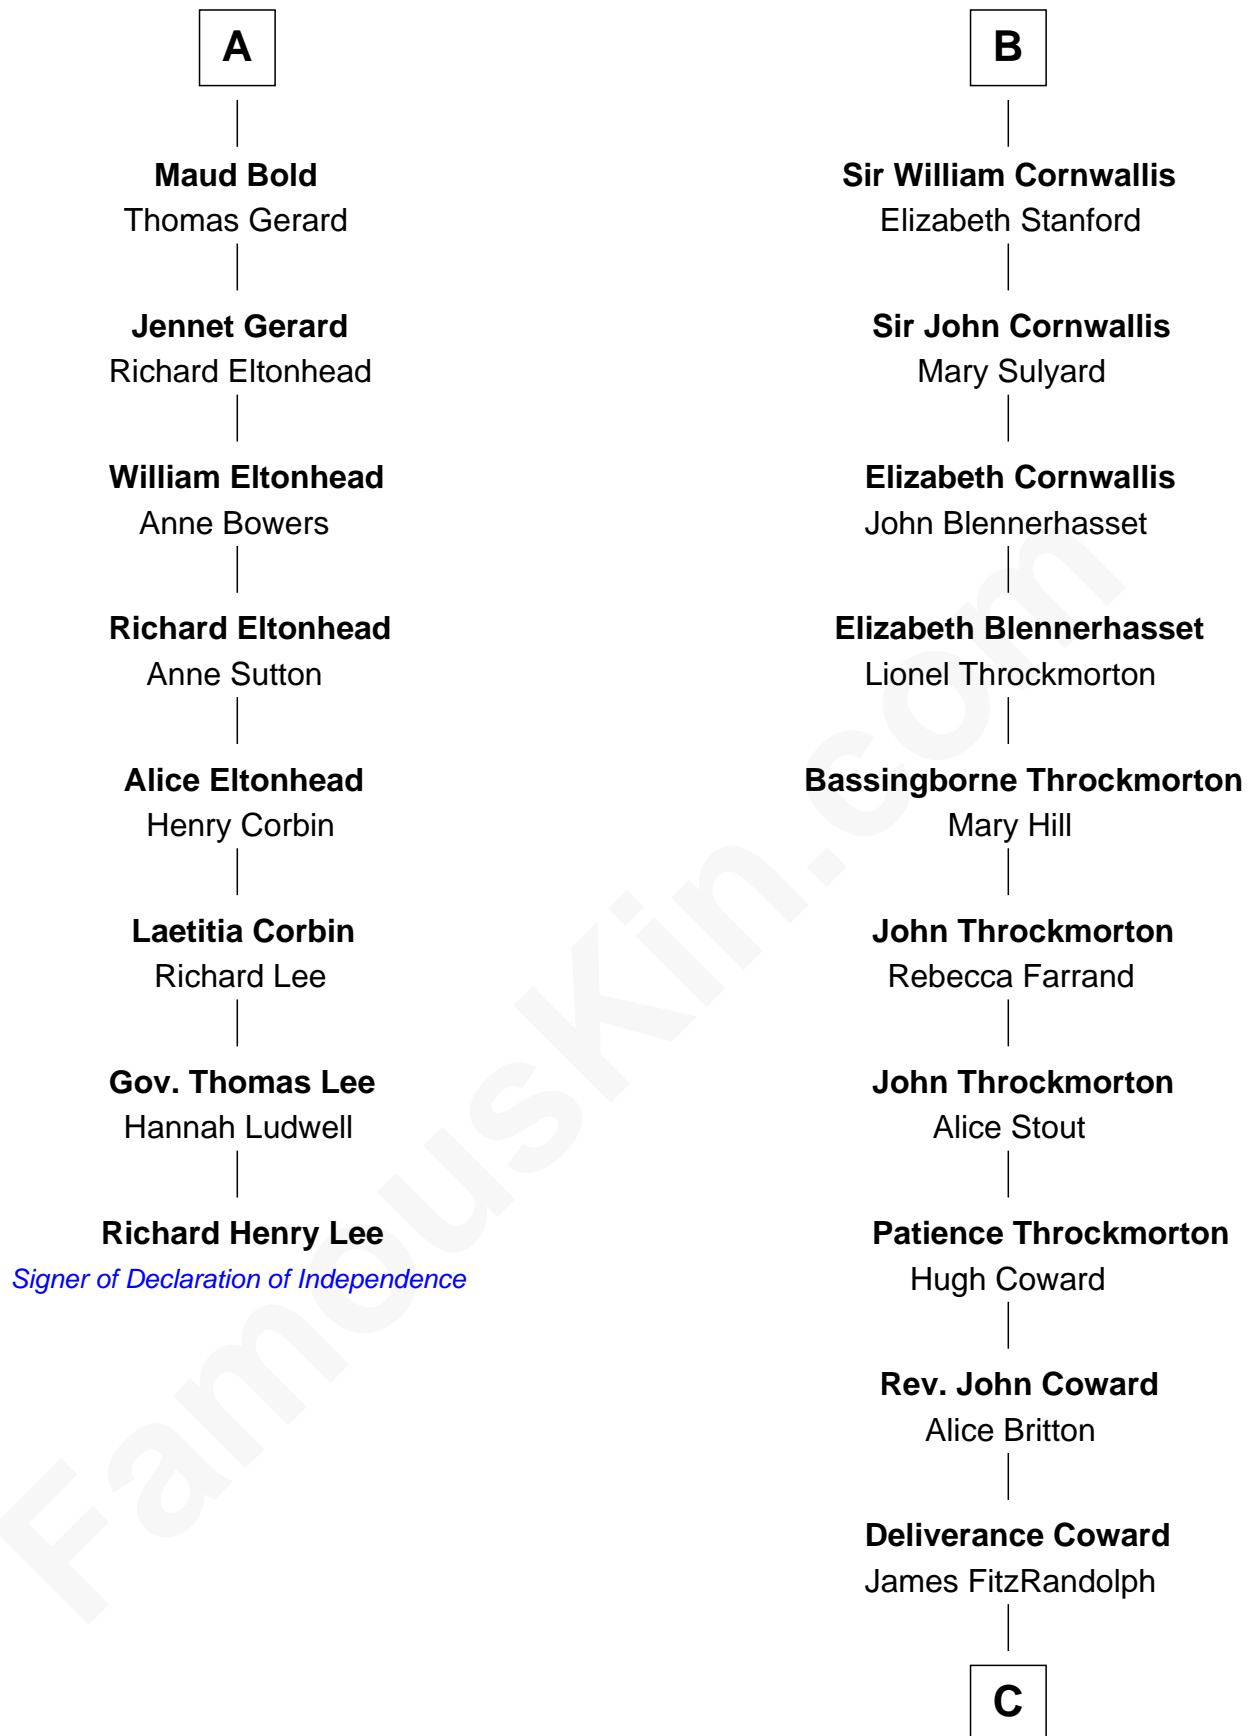

FamousKin.com

Relationship Chart of

Richard Henry Lee

Signer of the Declaration of Independence

14th cousin 6 times removed of

Ellen Louise (Axson) Wilson

First Lady of President Woodrow Wilson

C

Isaac FitzRandolph

Eleanor Hunter

Rebecca Longstreet FitzRandolph

Rev. Isaac Stockton Keith Axson

Rev. Samuel Edward Axson

Margaret Jane Hoyt

Ellen Louise (Axson) Wilson

First Lady of Woodrow Wilson