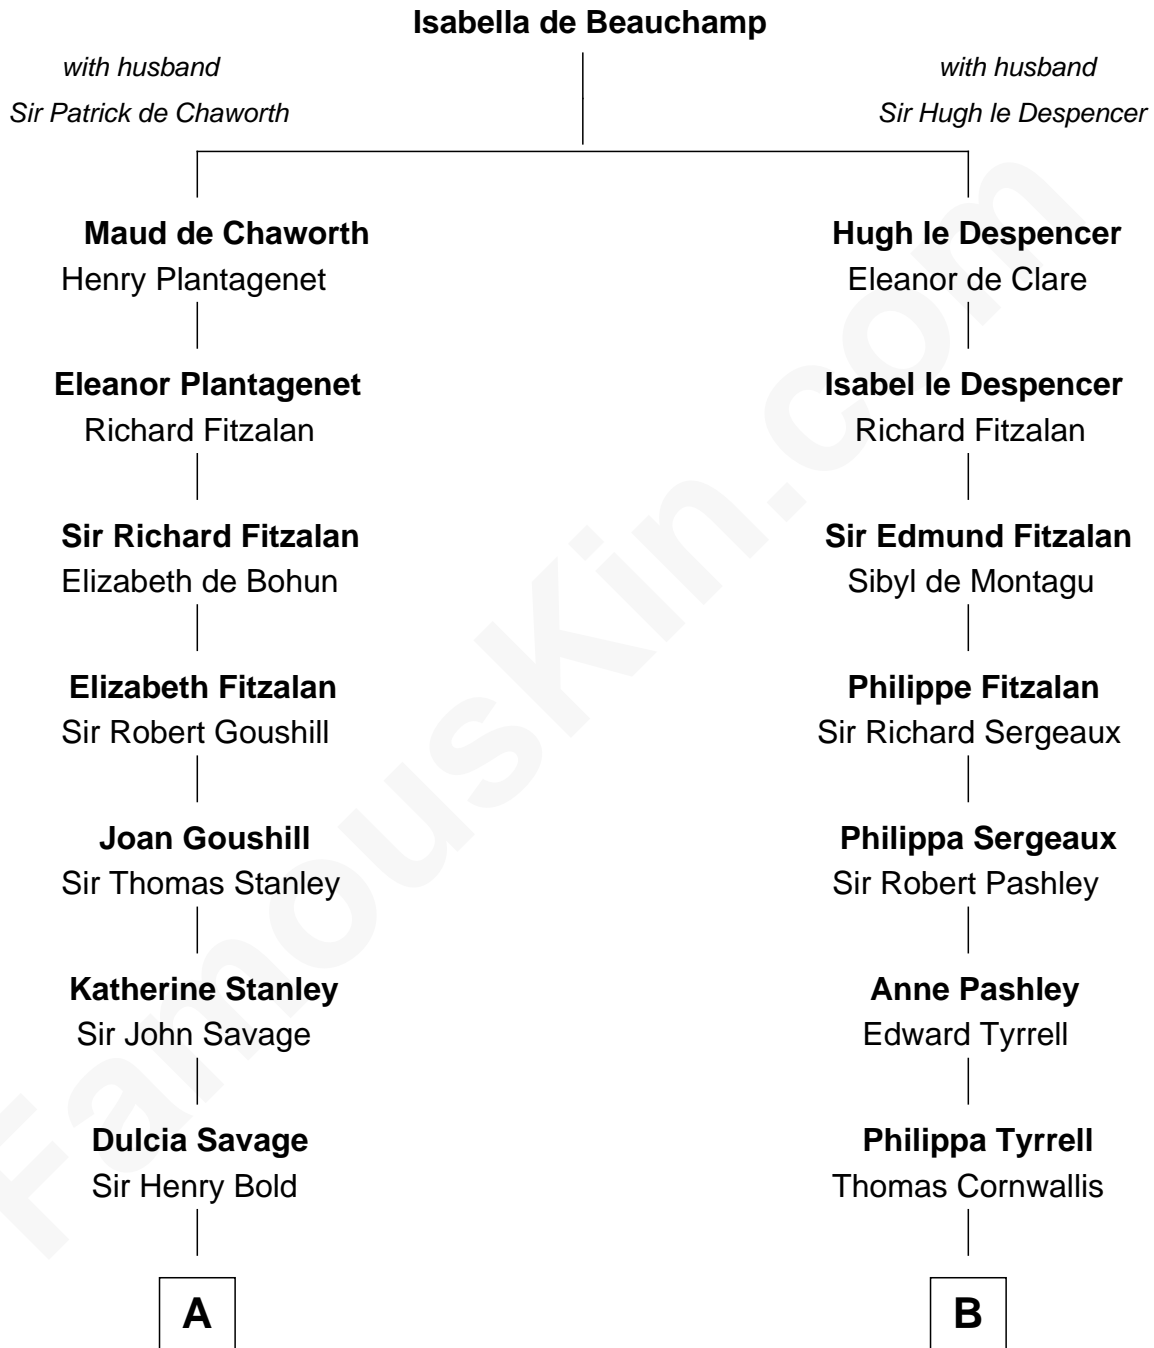

FamousKin.com

Relationship Chart of

Richard Henry Lee

Signer of the Declaration of Independence

14th cousin 6 times removed of

Ellen Louise (Axson) Wilson

First Lady of President Woodrow Wilson

C

Isaac FitzRandolph

Eleanor Hunter

Rebecca Longstreet FitzRandolph

Rev. Isaac Stockton Keith Axson

Rev. Samuel Edward Axson

Margaret Jane Hoyt

Ellen Louise (Axson) Wilson

First Lady of Woodrow Wilson