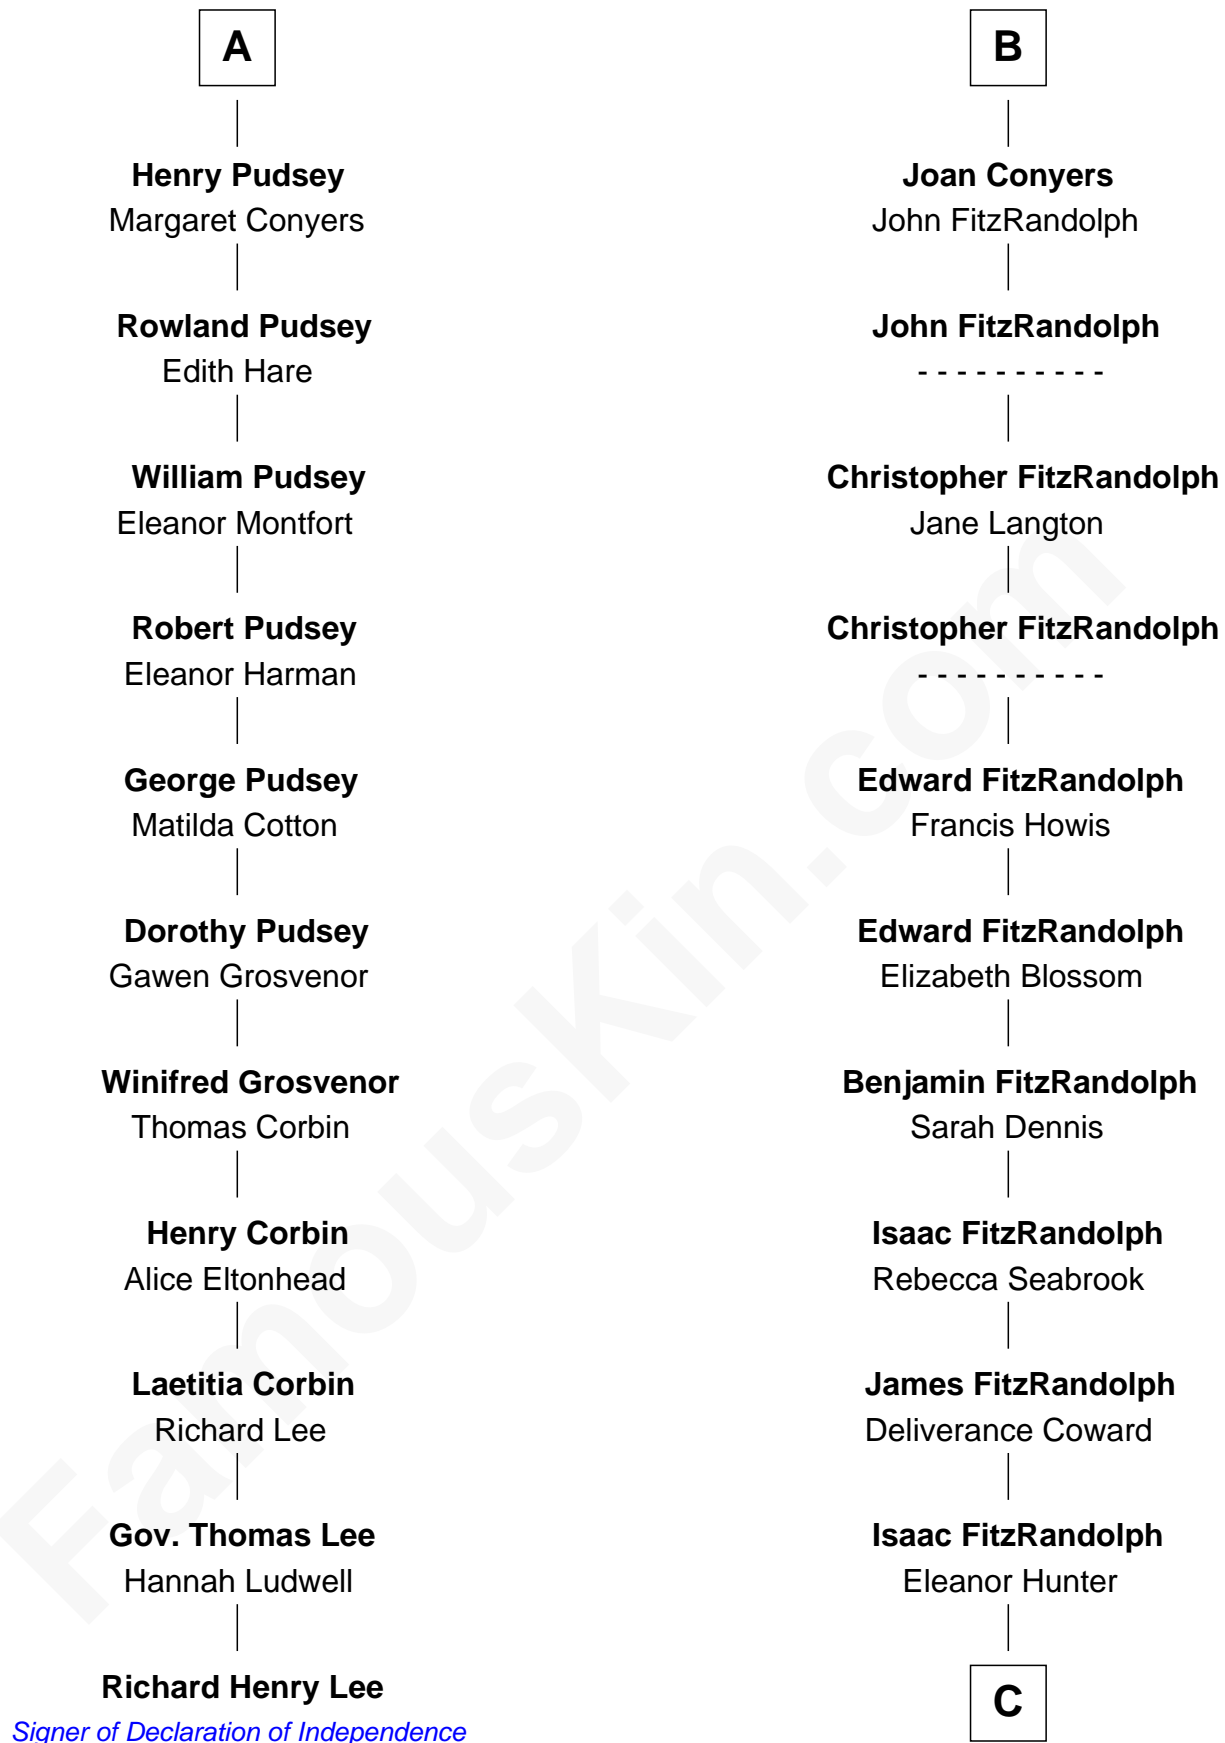

FamousKin.com

Relationship Chart of

Richard Henry Lee

Signer of the Declaration of Independence

17th cousin 2 times removed of

Ellen Louise (Axson) Wilson

First Lady of President Woodrow Wilson

C

Rebecca Longstreet FitzRandolph

Rev. Isaac Stockton Keith Axson

Rev. Samuel Edward Axson

Margaret Jane Hoyt

Ellen Louise (Axson) Wilson

First Lady of Woodrow Wilson

FamousKin.com