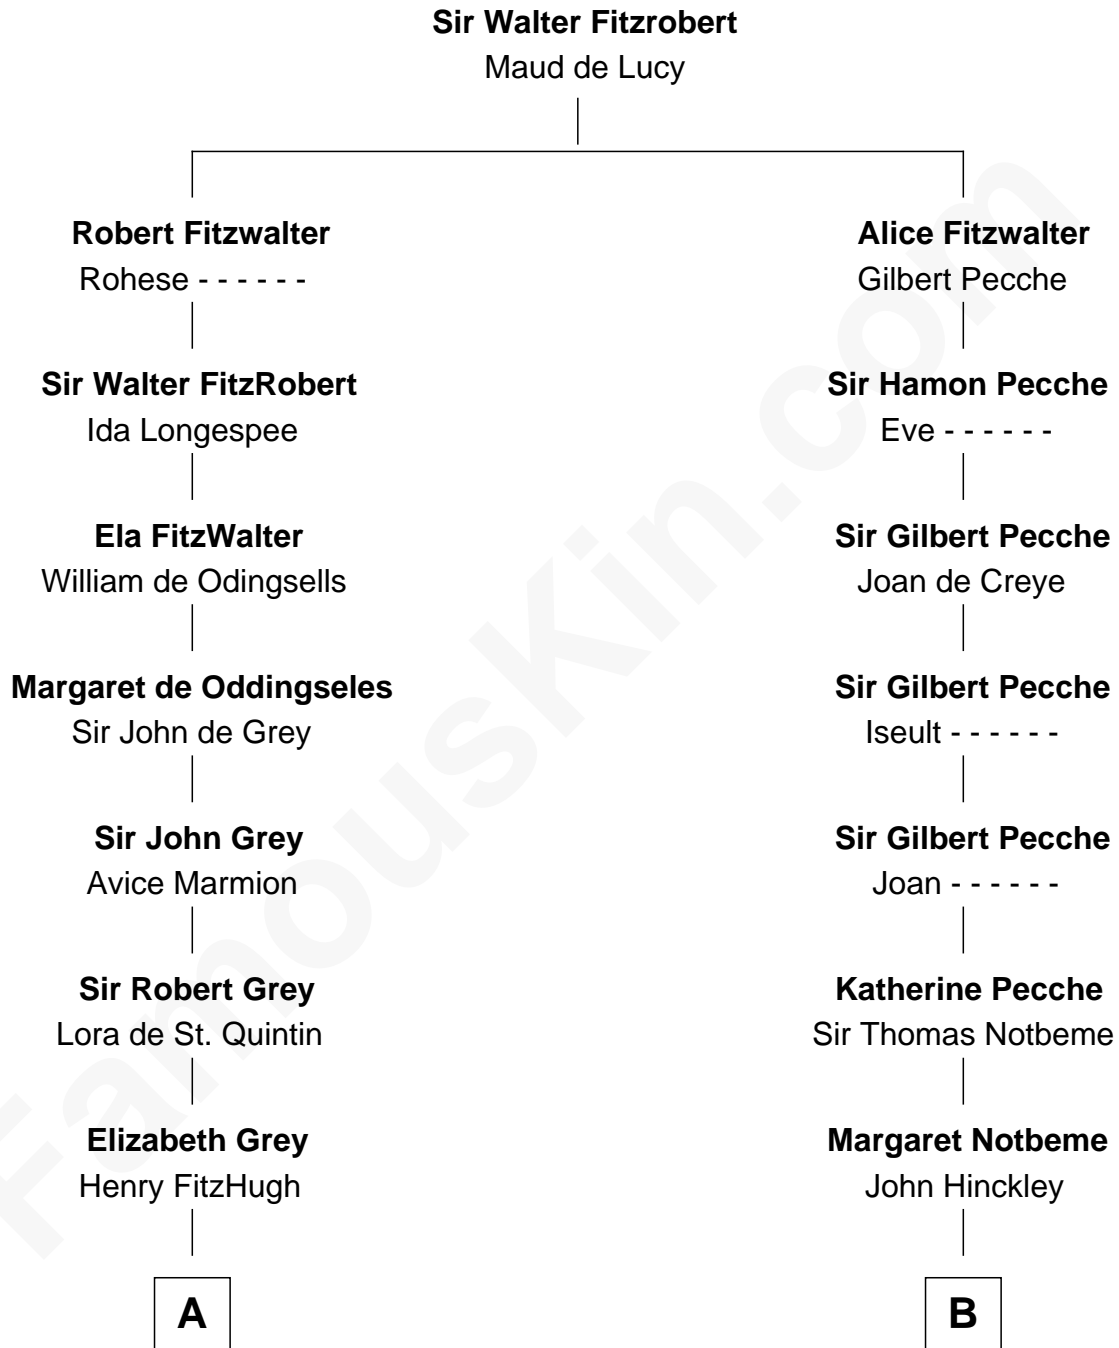

FamousKin.com

Relationship Chart of

Richard Henry Lee

Signer of the Declaration of Independence

20th cousin 1 time removed of

Ellen Louise (Axson) Wilson

First Lady of President Woodrow Wilson

C

Henry Corbin
Alice Eltonhead

Laetitia Corbin
Richard Lee

Gov. Thomas Lee
Hannah Ludwell

Richard Henry Lee
Signer of Declaration of Independence

D

Abraham Perkins
Mary Sanborn

Meribah Perkins
Nathan Hoyt

Rev. Nathan Hoyt
Margaret Bliss