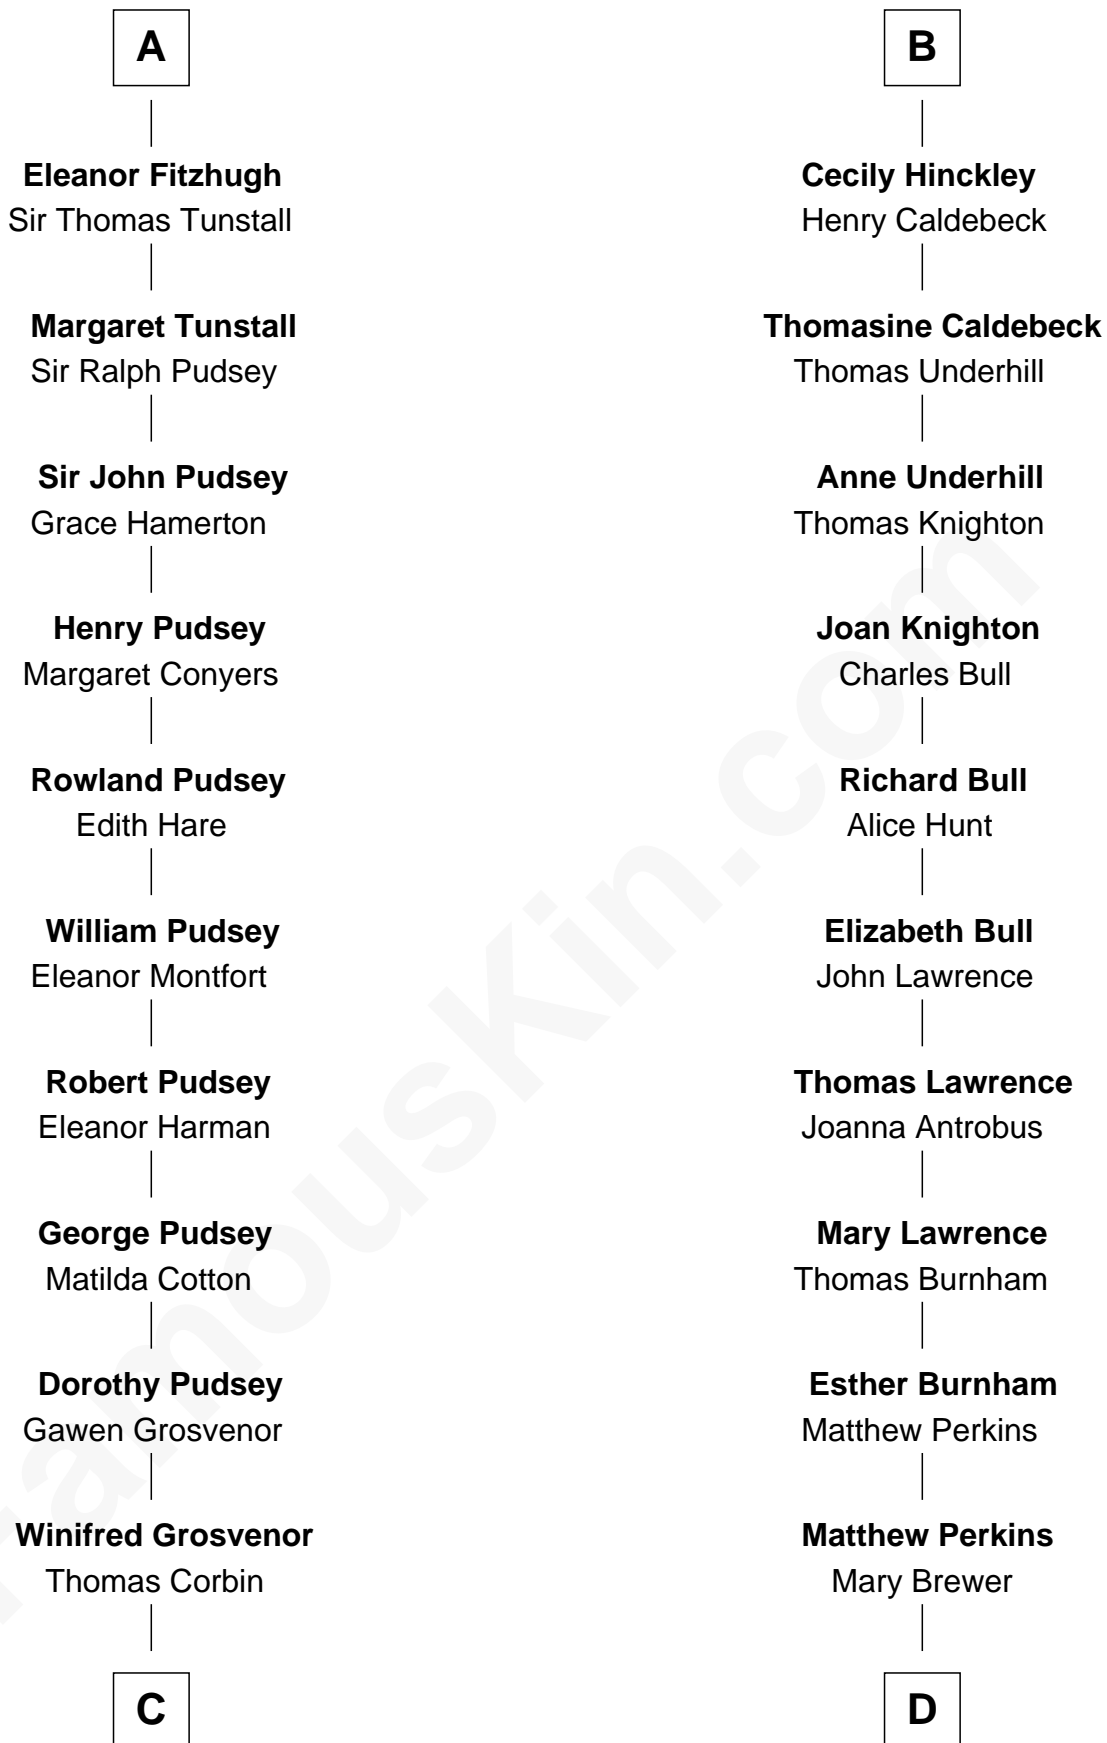

FamousKin.com

Relationship Chart of

Richard Henry Lee

Signer of the Declaration of Independence

20th cousin 1 time removed of

Ellen Louise (Axson) Wilson

First Lady of President Woodrow Wilson

C

Henry Corbin
Alice Eltonhead

Laetitia Corbin
Richard Lee

Gov. Thomas Lee
Hannah Ludwell

Richard Henry Lee
Signer of Declaration of Independence

D

Abraham Perkins
Mary Sanborn

Meribah Perkins
Nathan Hoyt

Rev. Nathan Hoyt
Margaret Bliss