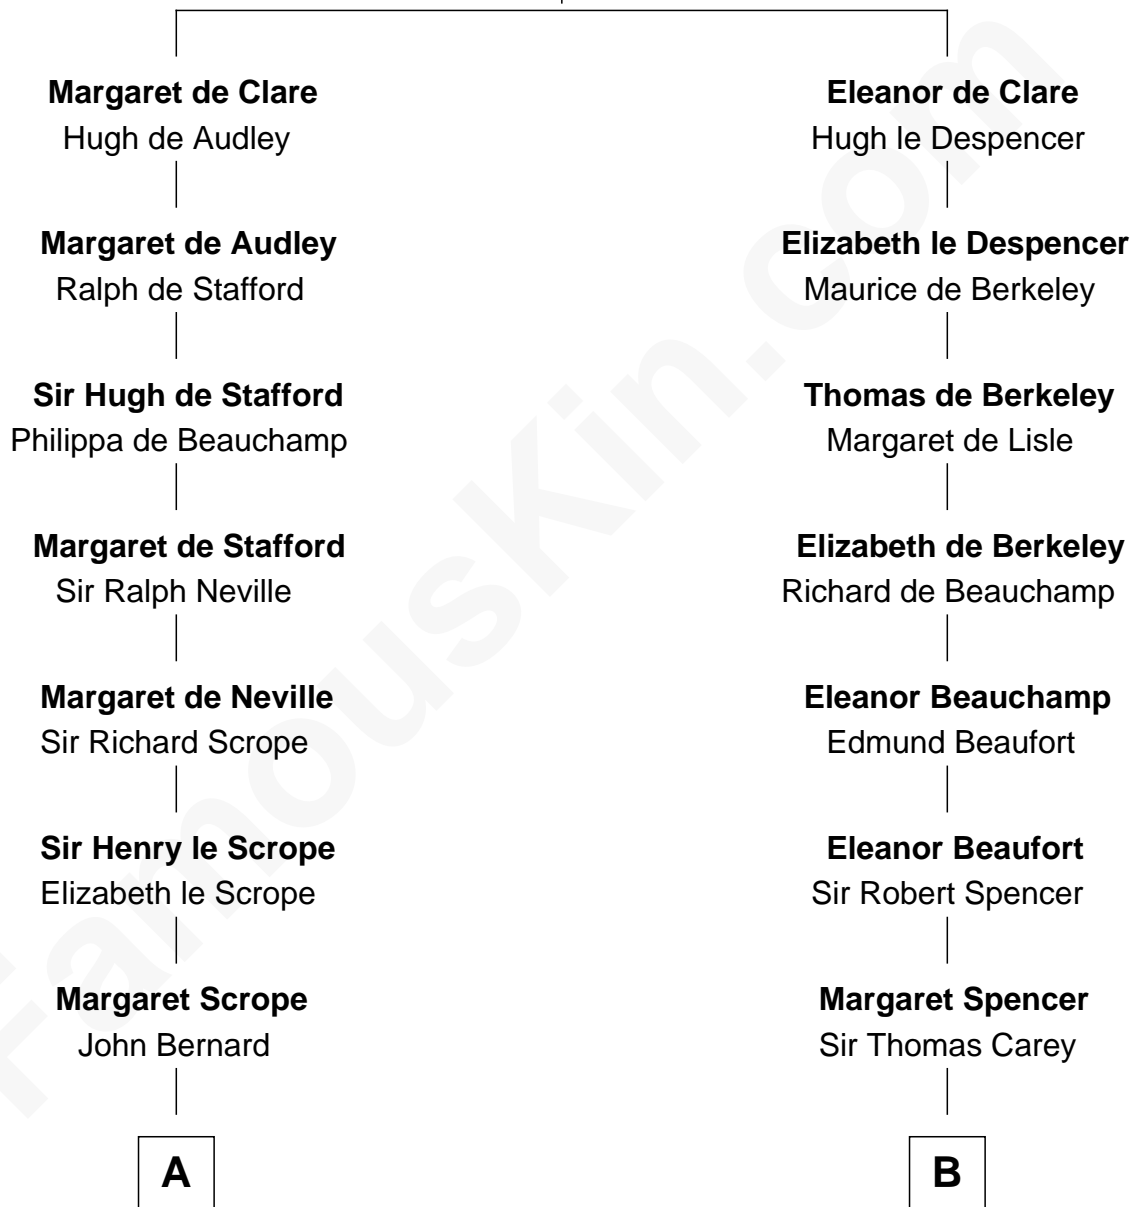

FamousKin.com

Relationship Chart of

Richard Henry Lee

Signer of the Declaration of Independence

15th cousin 4 times removed of

Edith (Bolling) Wilson

First Lady of President Woodrow Wilson

Sir Gilbert de Clare

Joan of Acre

C

Archibald Bolling

Anne E. Wigginton

William Holcombe Bolling

Sarah Spiers White

Edith (Bolling) Wilson

First Lady of Woodrow Wilson

FamousKin.com