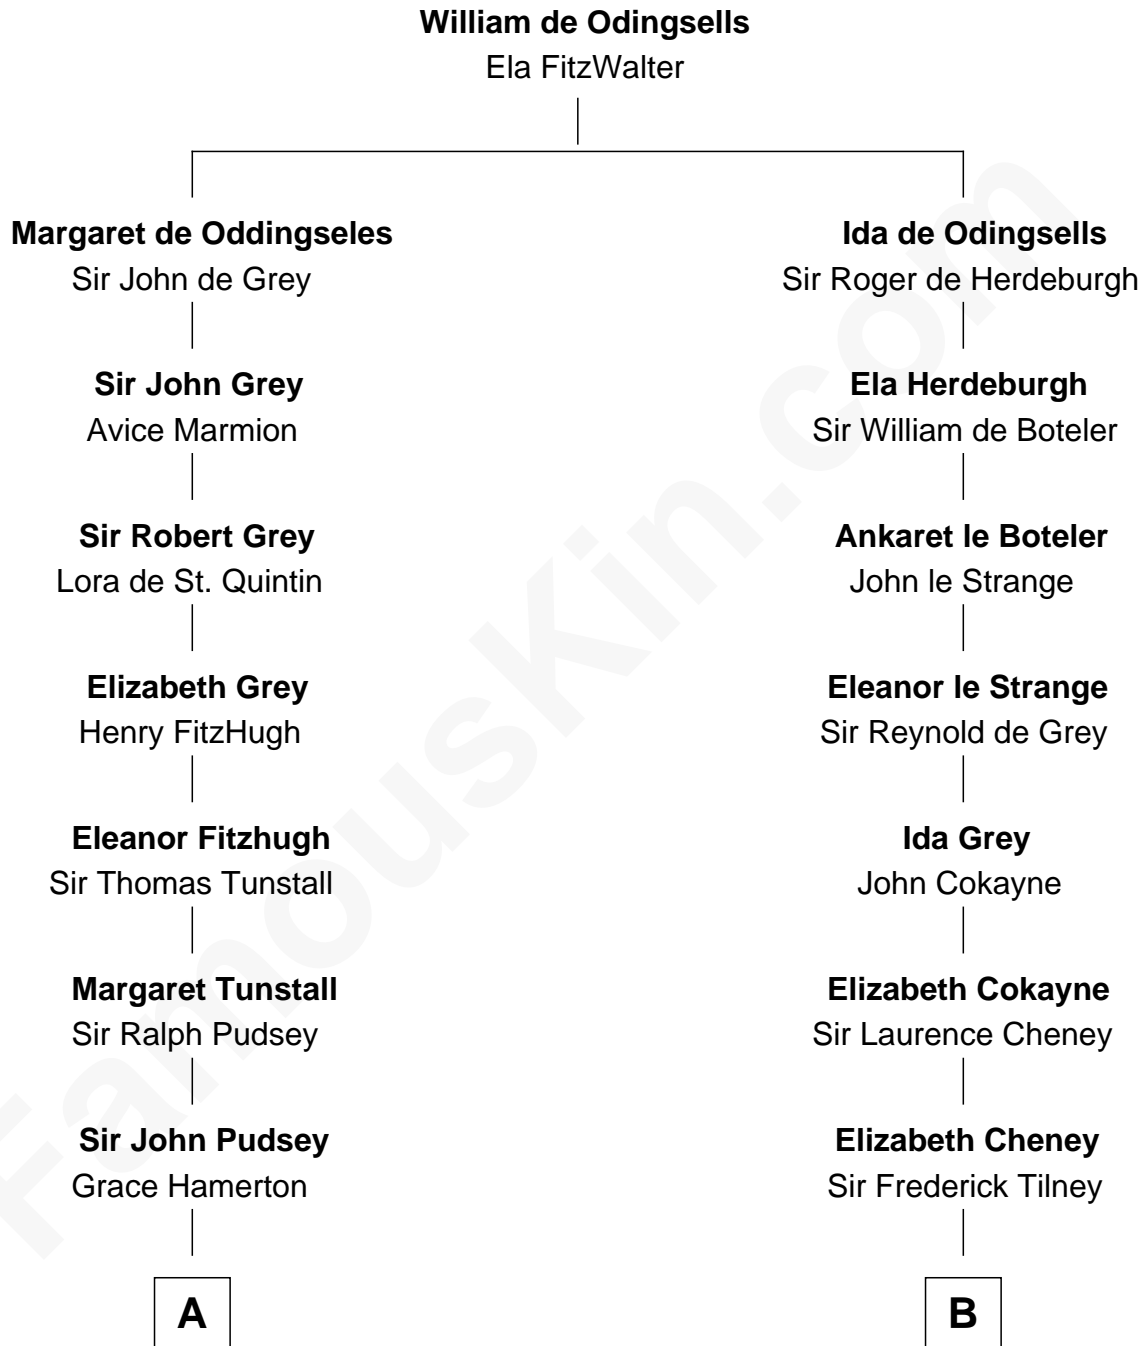

FamousKin.com

Relationship Chart of

Richard Henry Lee

Signer of the Declaration of Independence

17th cousin 4 times removed of

Edith (Bolling) Wilson

First Lady of President Woodrow Wilson

C

Martha Dandridge

Archibald Payne

Catherine Payne

Archibald Bolling

Archibald Bolling

Anne E. Wigginton

William Holcombe Bolling

Sarah Spiers White

Edith (Bolling) Wilson

First Lady of Woodrow Wilson