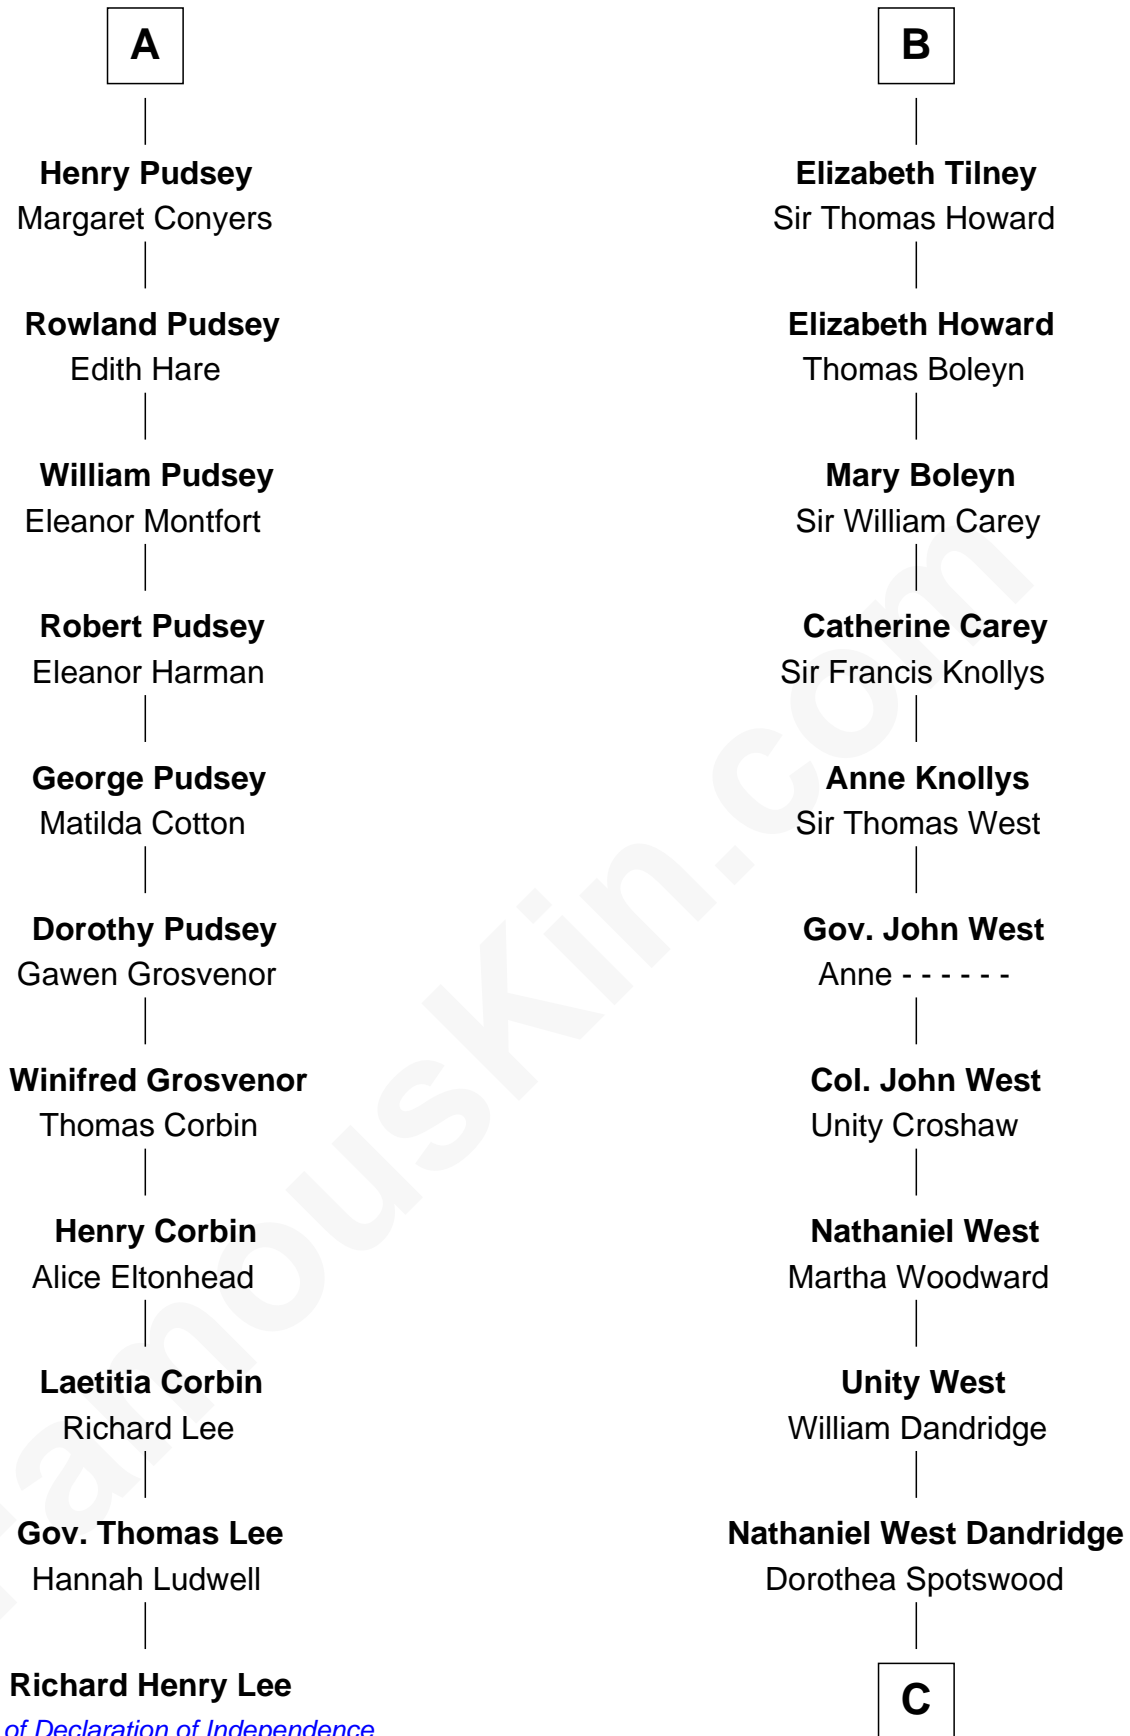

FamousKin.com

Relationship Chart of

Richard Henry Lee

Signer of the Declaration of Independence

17th cousin 4 times removed of

Edith (Bolling) Wilson

First Lady of President Woodrow Wilson

C

Martha Dandridge

Archibald Payne

Catherine Payne

Archibald Bolling

Archibald Bolling

Anne E. Wigginton

William Holcombe Bolling

Sarah Spiers White

Edith (Bolling) Wilson

First Lady of Woodrow Wilson