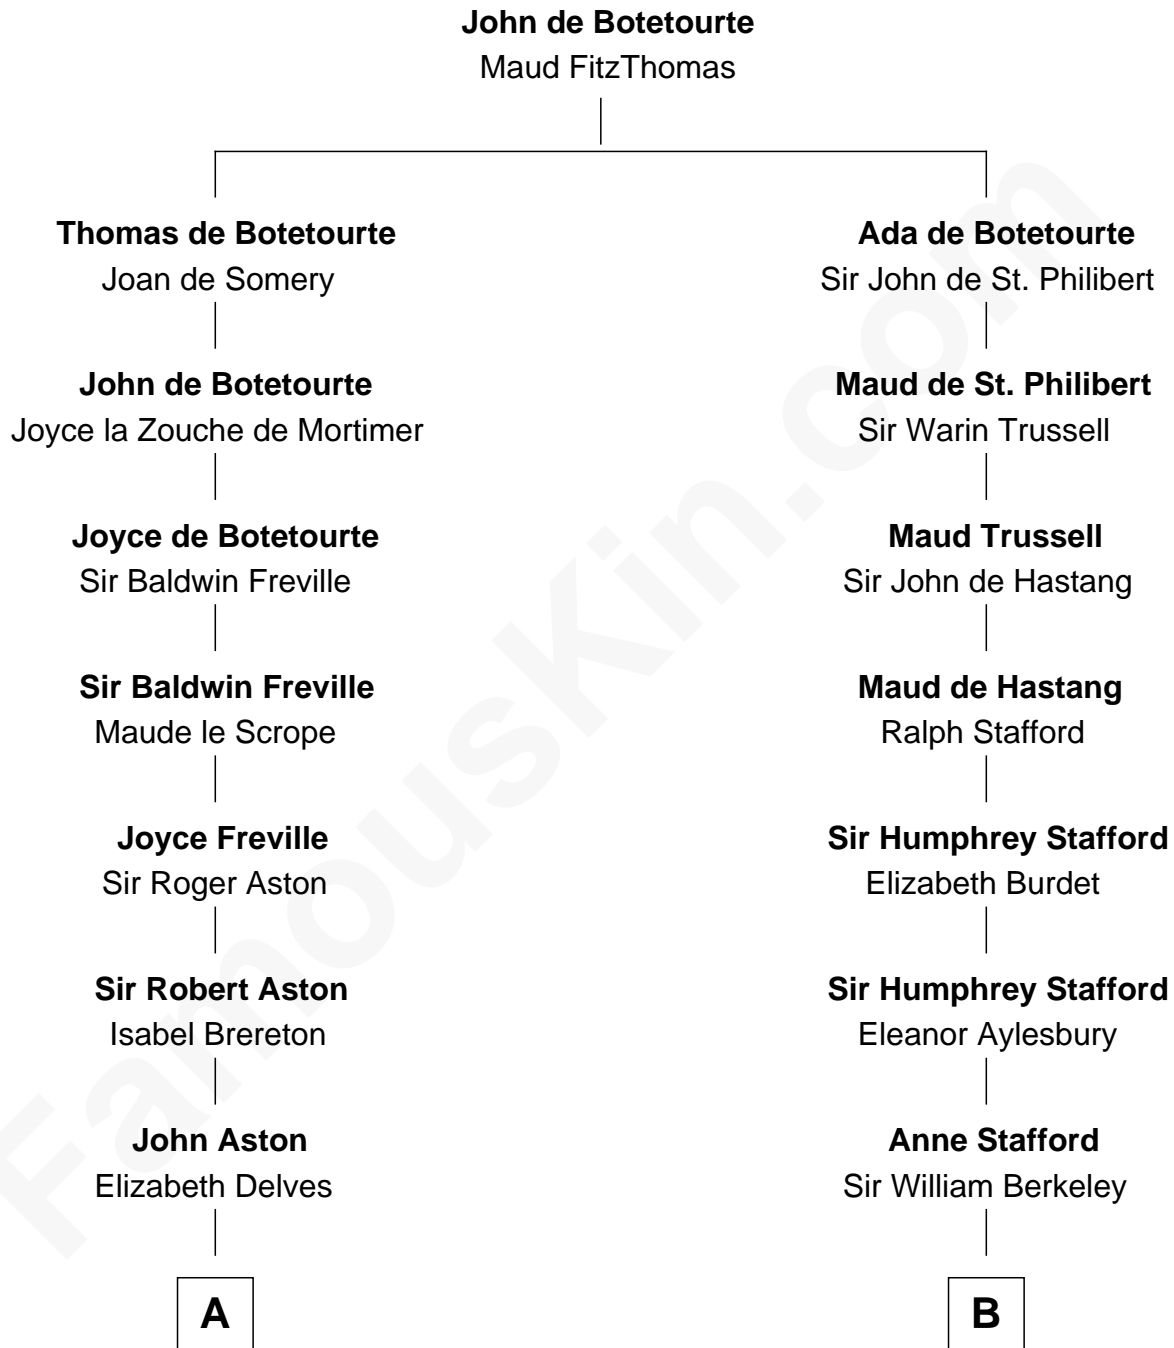

## Relationship Chart of

### Richard Henry Lee

*Signer of the Declaration of Independence*

17th cousin of

### Samuel Prescott

*Completed Paul Revere's Midnight Ride*

**A**

**Margaret Aston**

John Kinnersley

**Isabel Kinnersley**

John Bradshaw

**Anne Bradshaw**