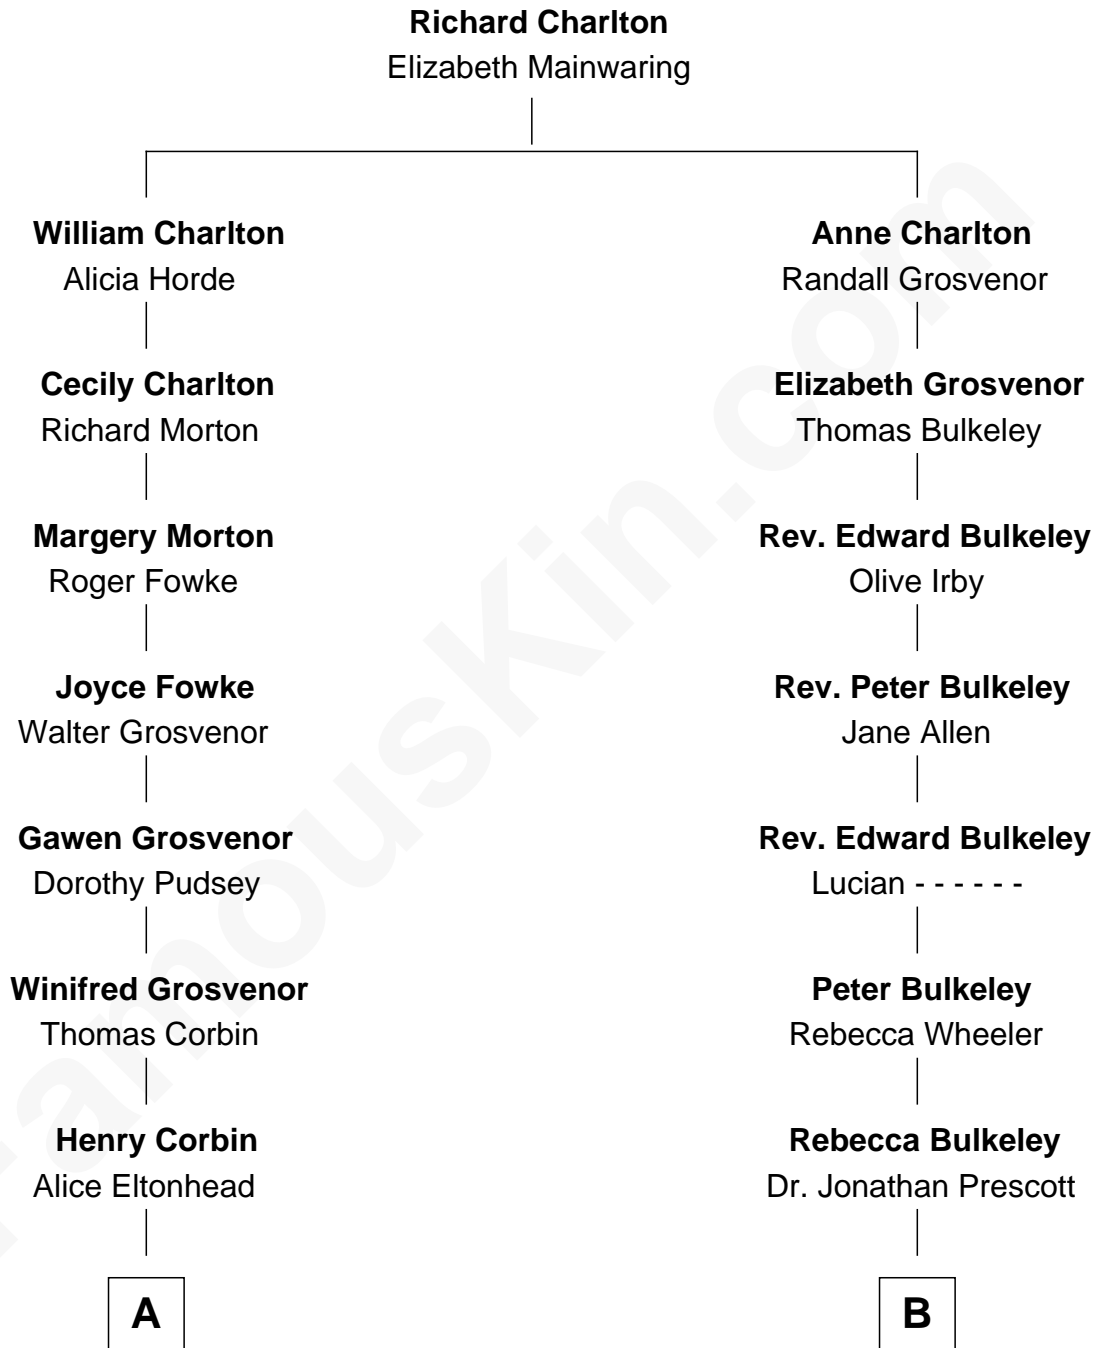

FamousKin.com

Relationship Chart of

Richard Henry Lee

Signer of the Declaration of Independence

8th cousin 1 time removed of

Samuel Prescott

Completed Paul Revere's Midnight Ride

A

Laetitia Corbin

Richard Lee

Gov. Thomas Lee

Hannah Ludwell

Richard Henry Lee

Signer of Declaration of Independence

B

Dr. Abel Prescott

Abigail Brigham

Samuel Prescott

Completed Paul Revere's Ride

FamousKin.com