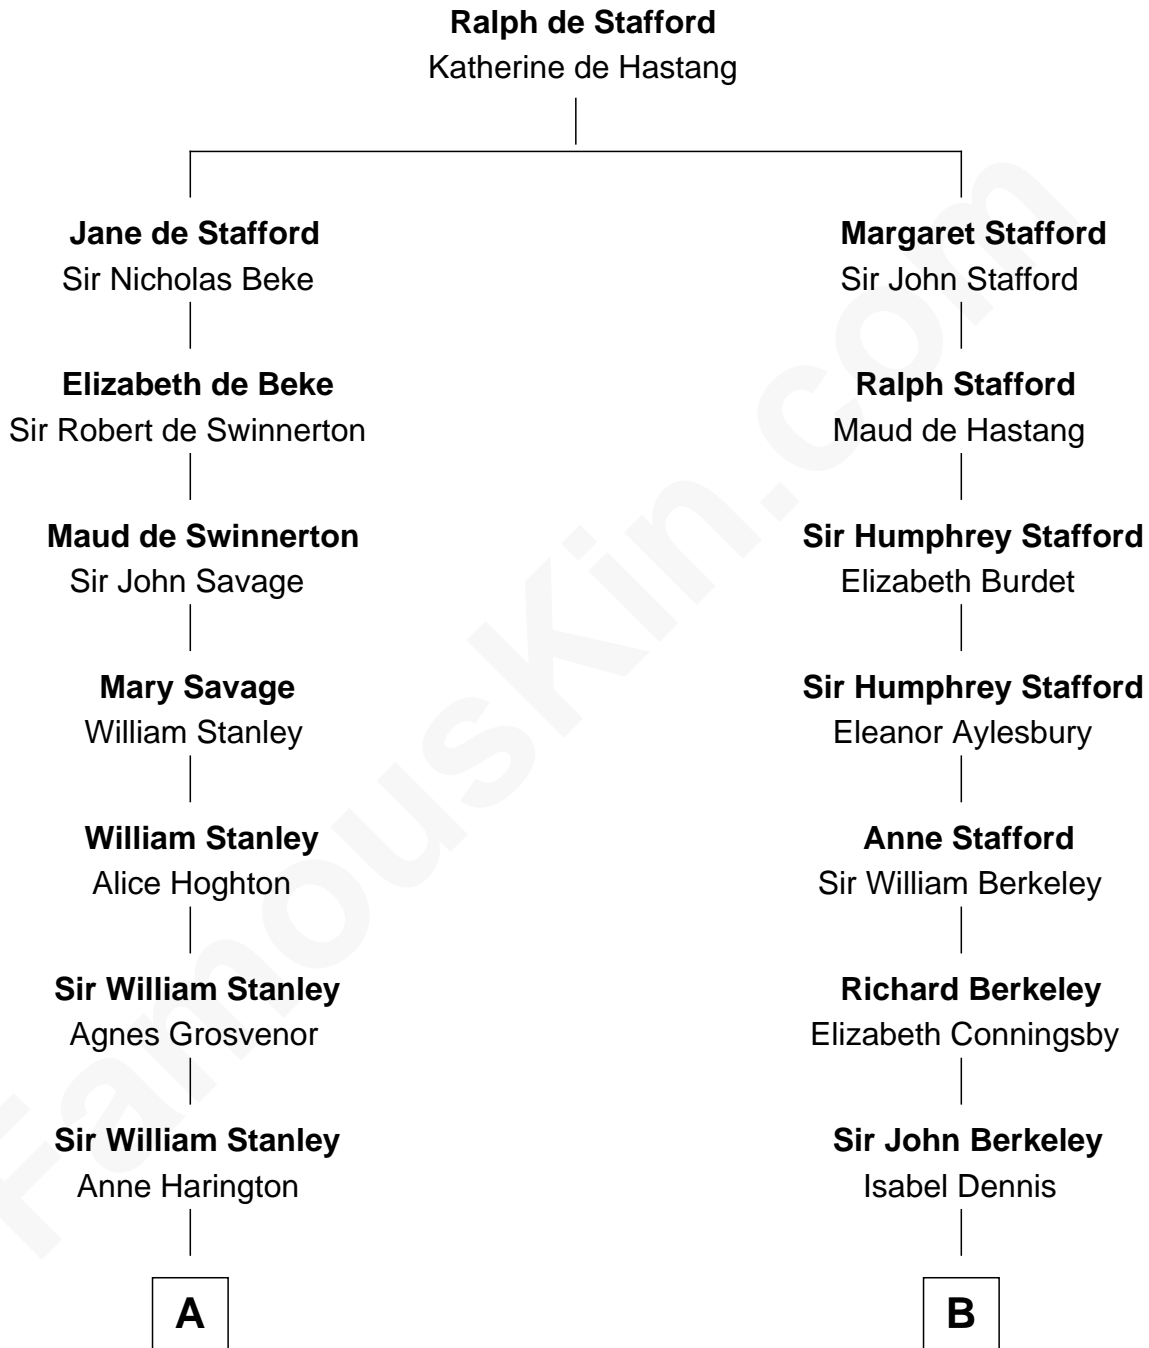

FamousKin.com

Relationship Chart of

Richard Henry Lee

Signer of the Declaration of Independence

13th cousin 2 times removed of

Samuel Prescott

Completed Paul Revere's Midnight Ride

A

Peter Stanley
Cecily Tarleton

Anne Stanley
Edward Sutton

Anne Sutton
Richard Eltonhead

Alice Eltonhead
Henry Corbin

Laetitia Corbin
Richard Lee

Gov. Thomas Lee
Hannah Ludwell

Richard Henry Lee
Signer of Declaration of Independence

B

Sir Richard Berkeley
Elizabeth Jermy

Mary Berkeley
Sir John Hungerford

Bridget Hungerford
Sir William Lisle

John Lisle
Alice Beckenshaw

Alice Lisle
John Hoar

Elizabeth Hoar
Jonathan Prescott

Dr. Jonathan Prescott
Rebecca Bulkeley