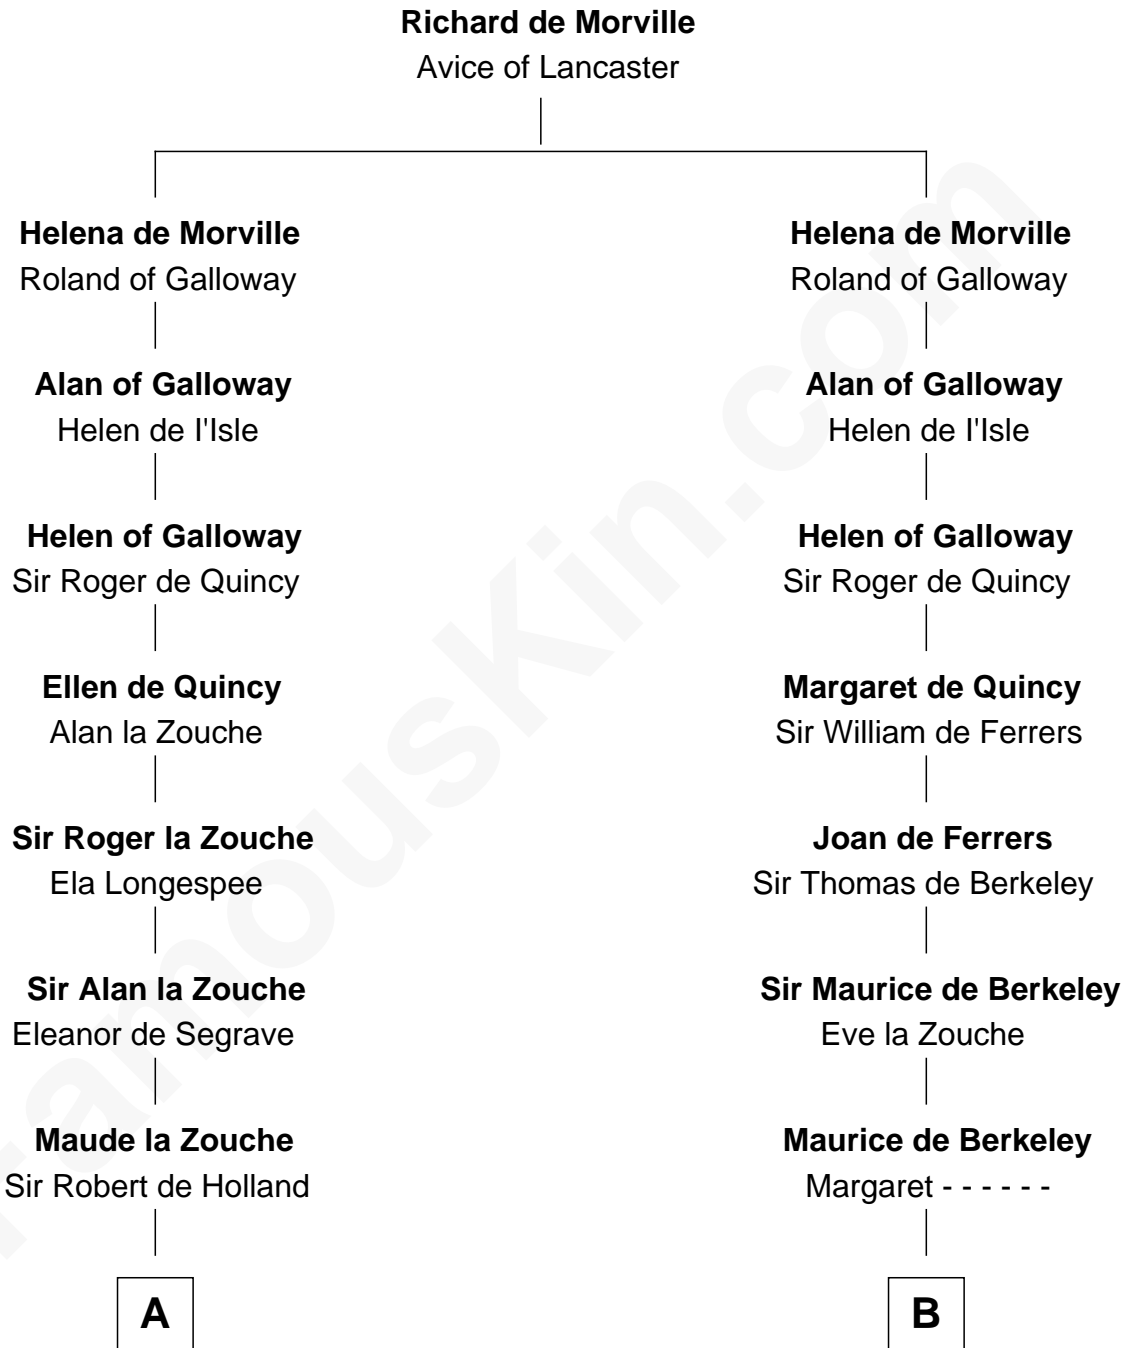

FamousKin.com

Relationship Chart of

Richard Henry Lee

Signer of the Declaration of Independence

20th cousin 1 time removed of

Samuel Prescott

Completed Paul Revere's Midnight Ride

C

Alice Eltonhead

Henry Corbin

Laetitia Corbin

Richard Lee

Gov. Thomas Lee

Hannah Ludwell

Richard Henry Lee

Signer of Declaration of Independence