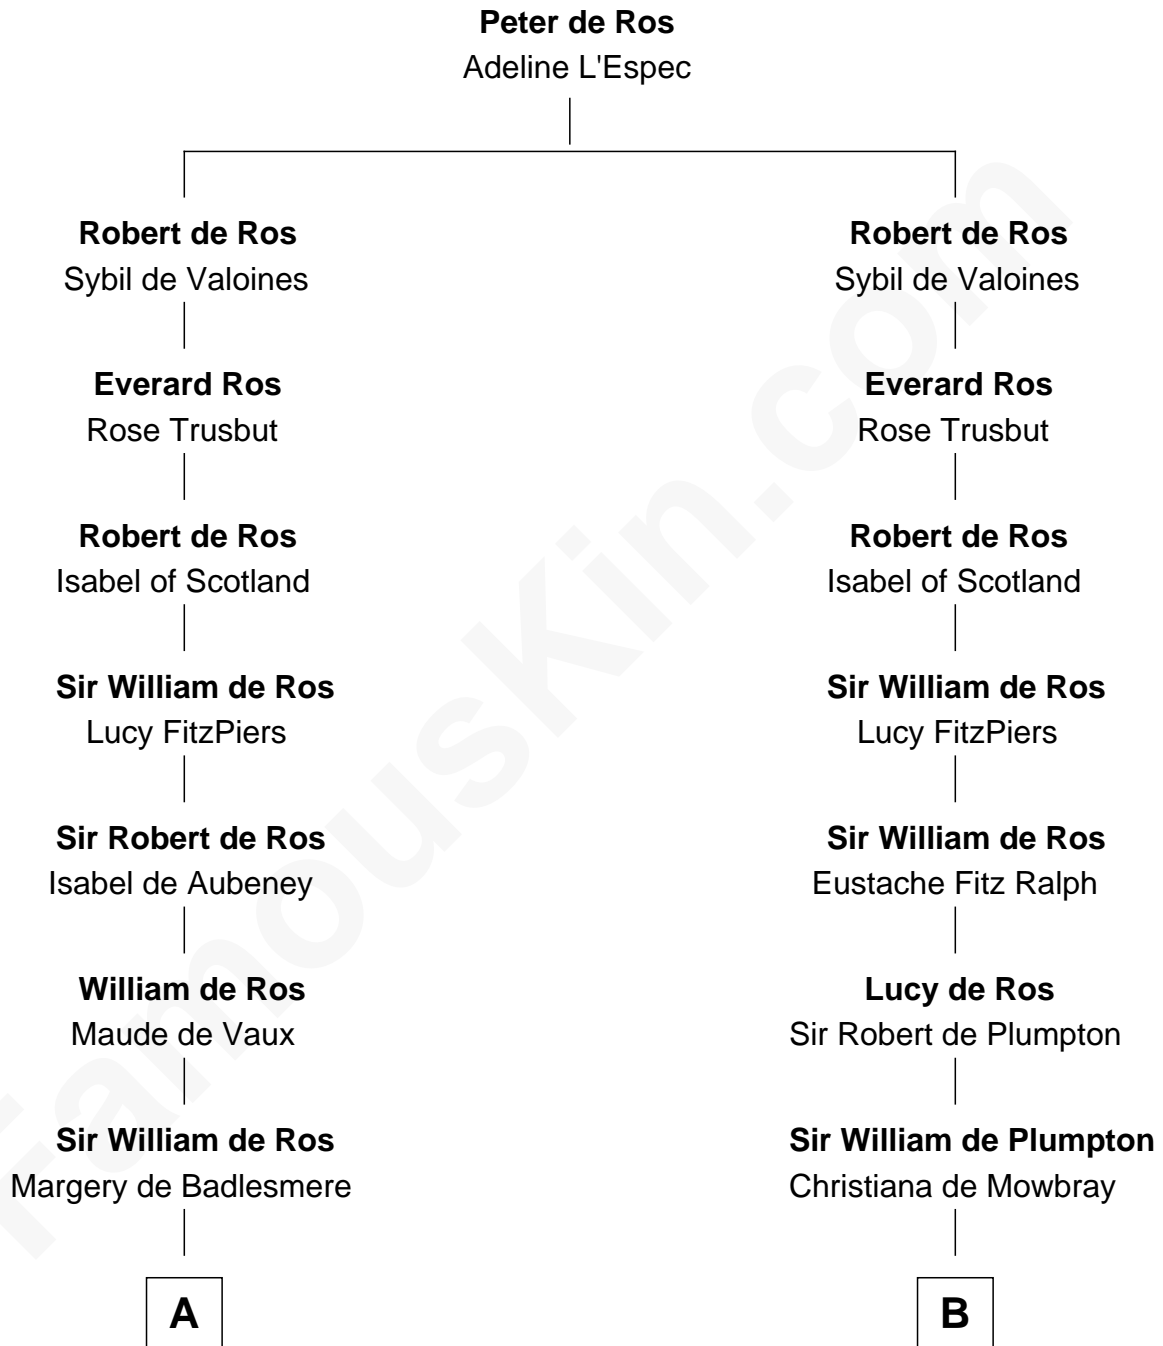

FamousKin.com

Relationship Chart of

Richard Henry Lee

Signer of the Declaration of Independence

20th cousin of

Samuel Prescott

Completed Paul Revere's Midnight Ride

C

Benjamin Harrison

Hannah Churchill

Hannah Harrison

Philip Ludwell

Hannah Ludwell

Gov. Thomas Lee

Richard Henry Lee

Signer of Declaration of Independence