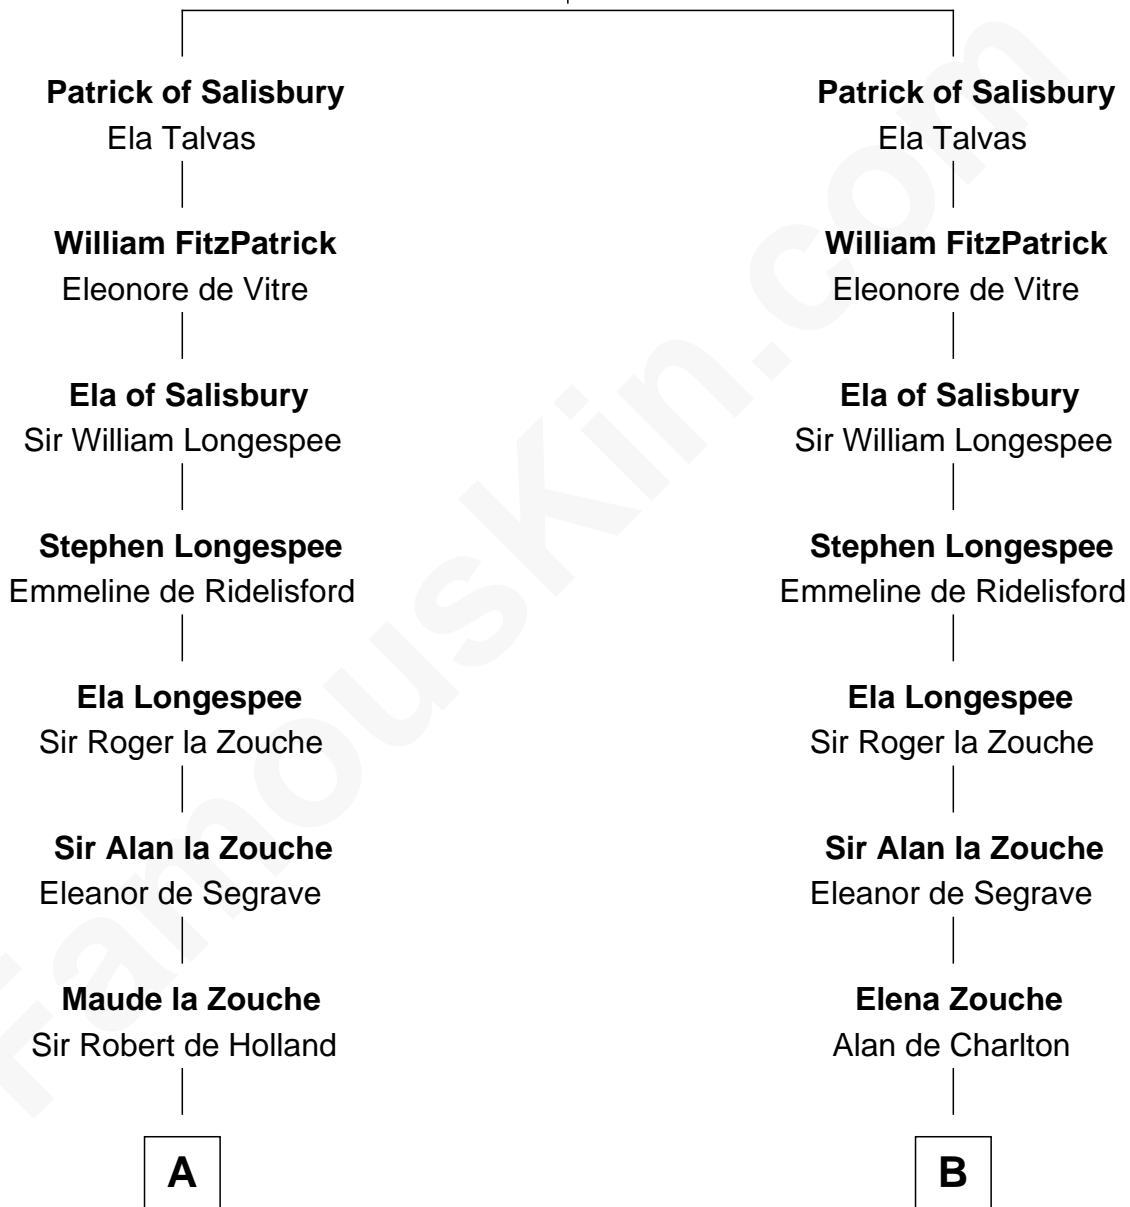

FamousKin.com

Relationship Chart of

Richard Henry Lee

Signer of the Declaration of Independence

20th cousin 1 time removed of

Samuel Prescott

Completed Paul Revere's Midnight Ride

Walter of Salisbury
Sibilla de Chaworth

C

Alice Eltonhead

Henry Corbin

Laetitia Corbin

Richard Lee

Gov. Thomas Lee

Hannah Ludwell

Richard Henry Lee

Dr. Abel Prescott

Abigail Brigham

Samuel Prescott

Completed Paul Revere's Ride

FamousKin.com