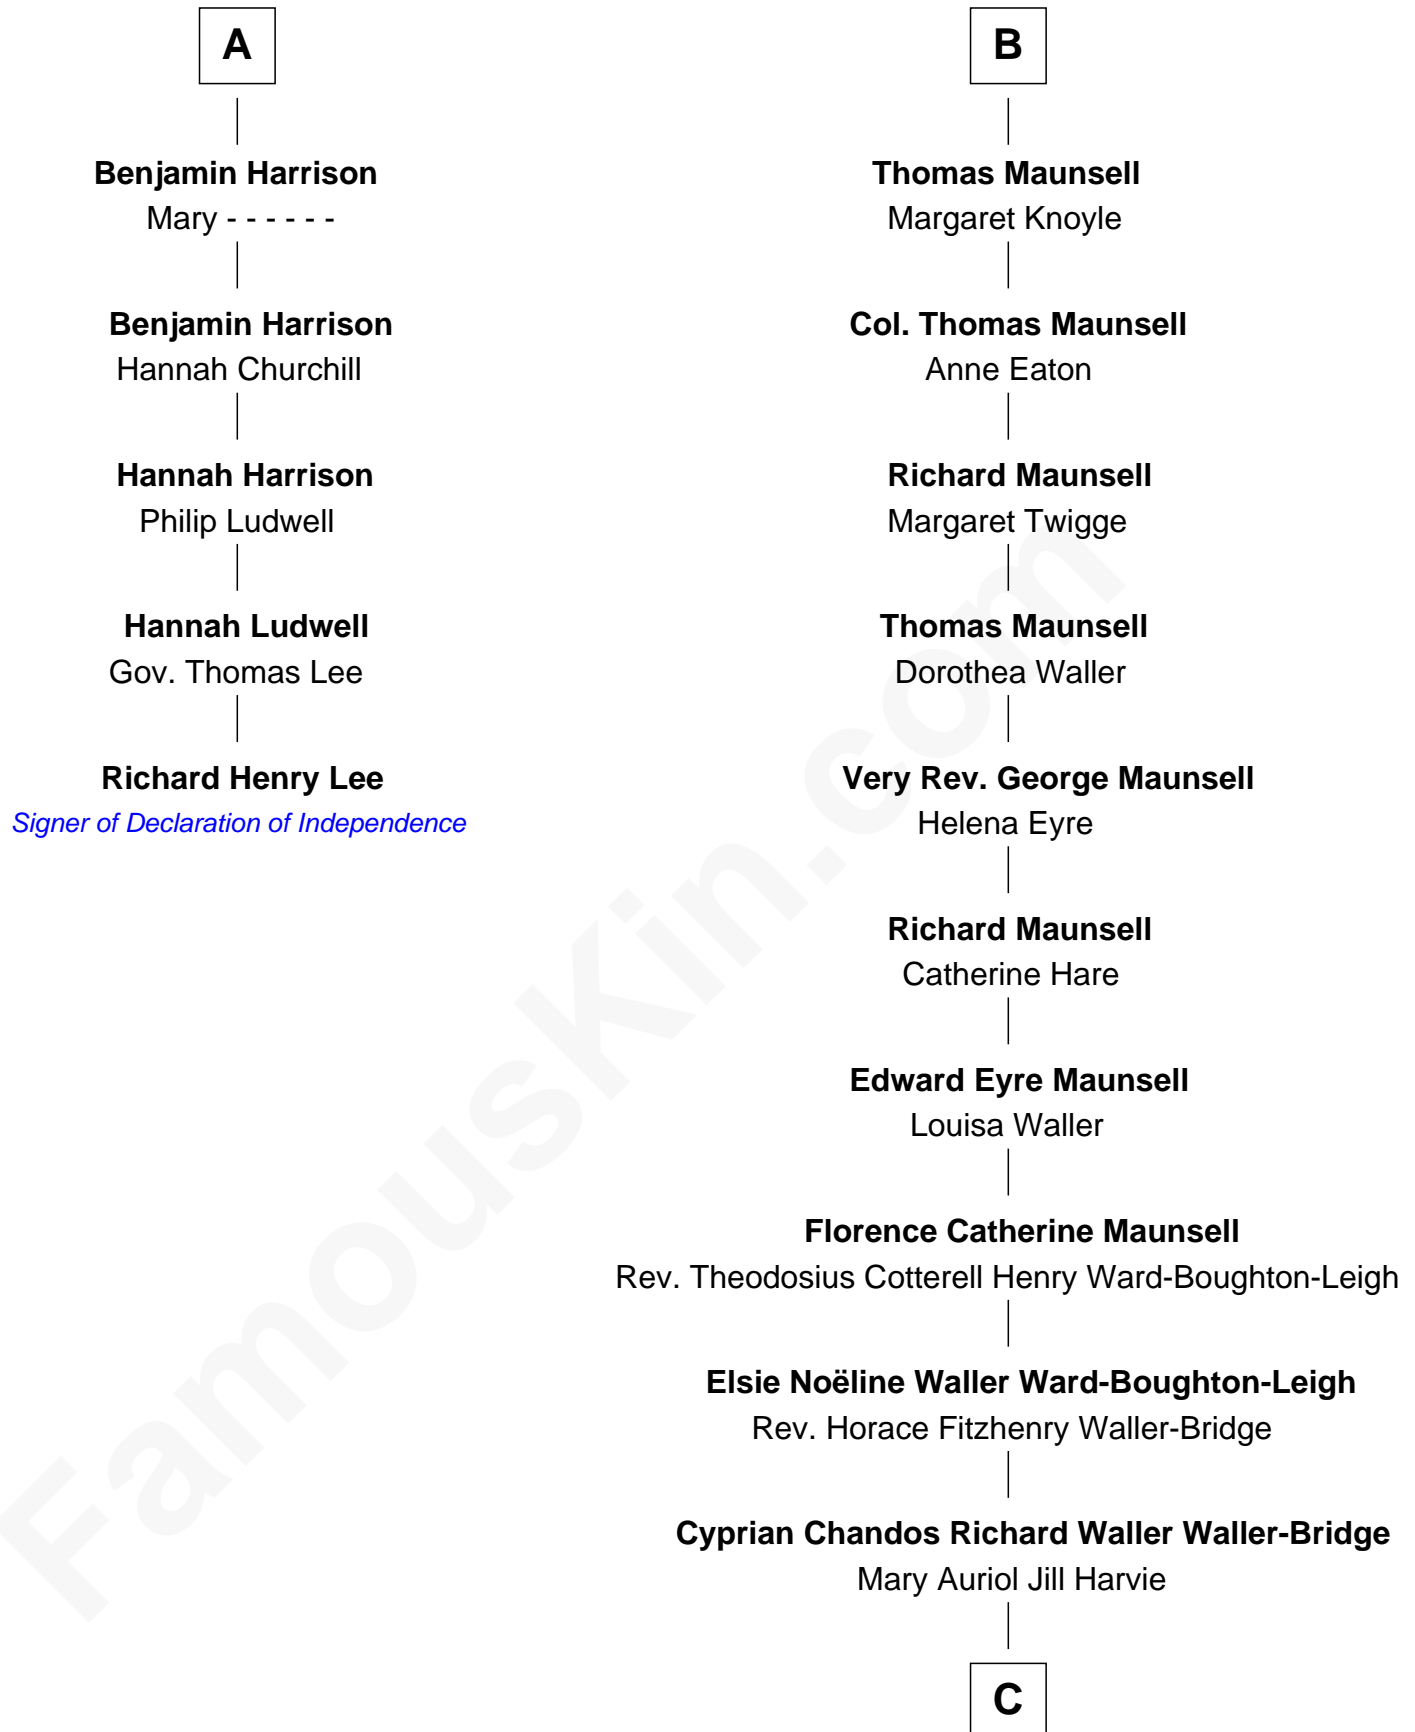

FamousKin.com

Relationship Chart of

Richard Henry Lee

Signer of the Declaration of Independence

11th cousin 7 times removed of

Phoebe Waller-Bridge

Theatre, TV and Movie Actress

C