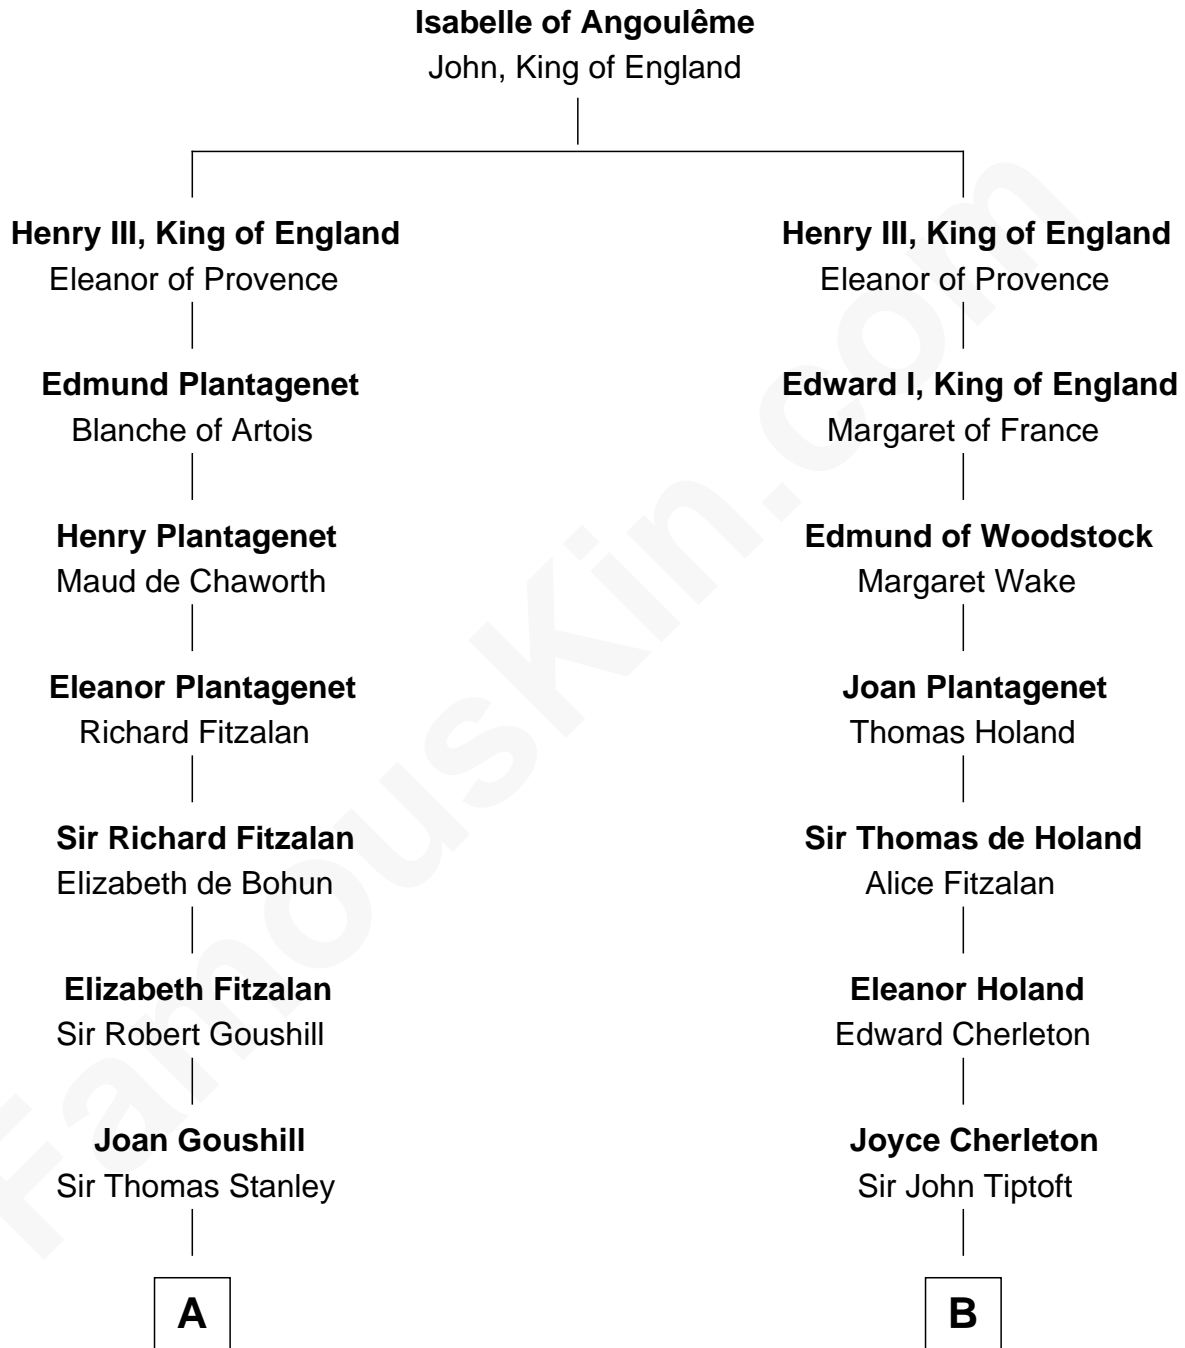

FamousKin.com

Relationship Chart of

Richard Henry Lee

Signer of the Declaration of Independence

16th cousin 4 times removed of

Milton Bradley

Founder, Milton Bradley Company

C

Oliver Smith Lyford

Elizabeth Johnson

Dudley Lyford

Betsy Smith

Fanny Lyford

Lewis Bradley

Milton Bradley

Founder, Milton Bradley Company