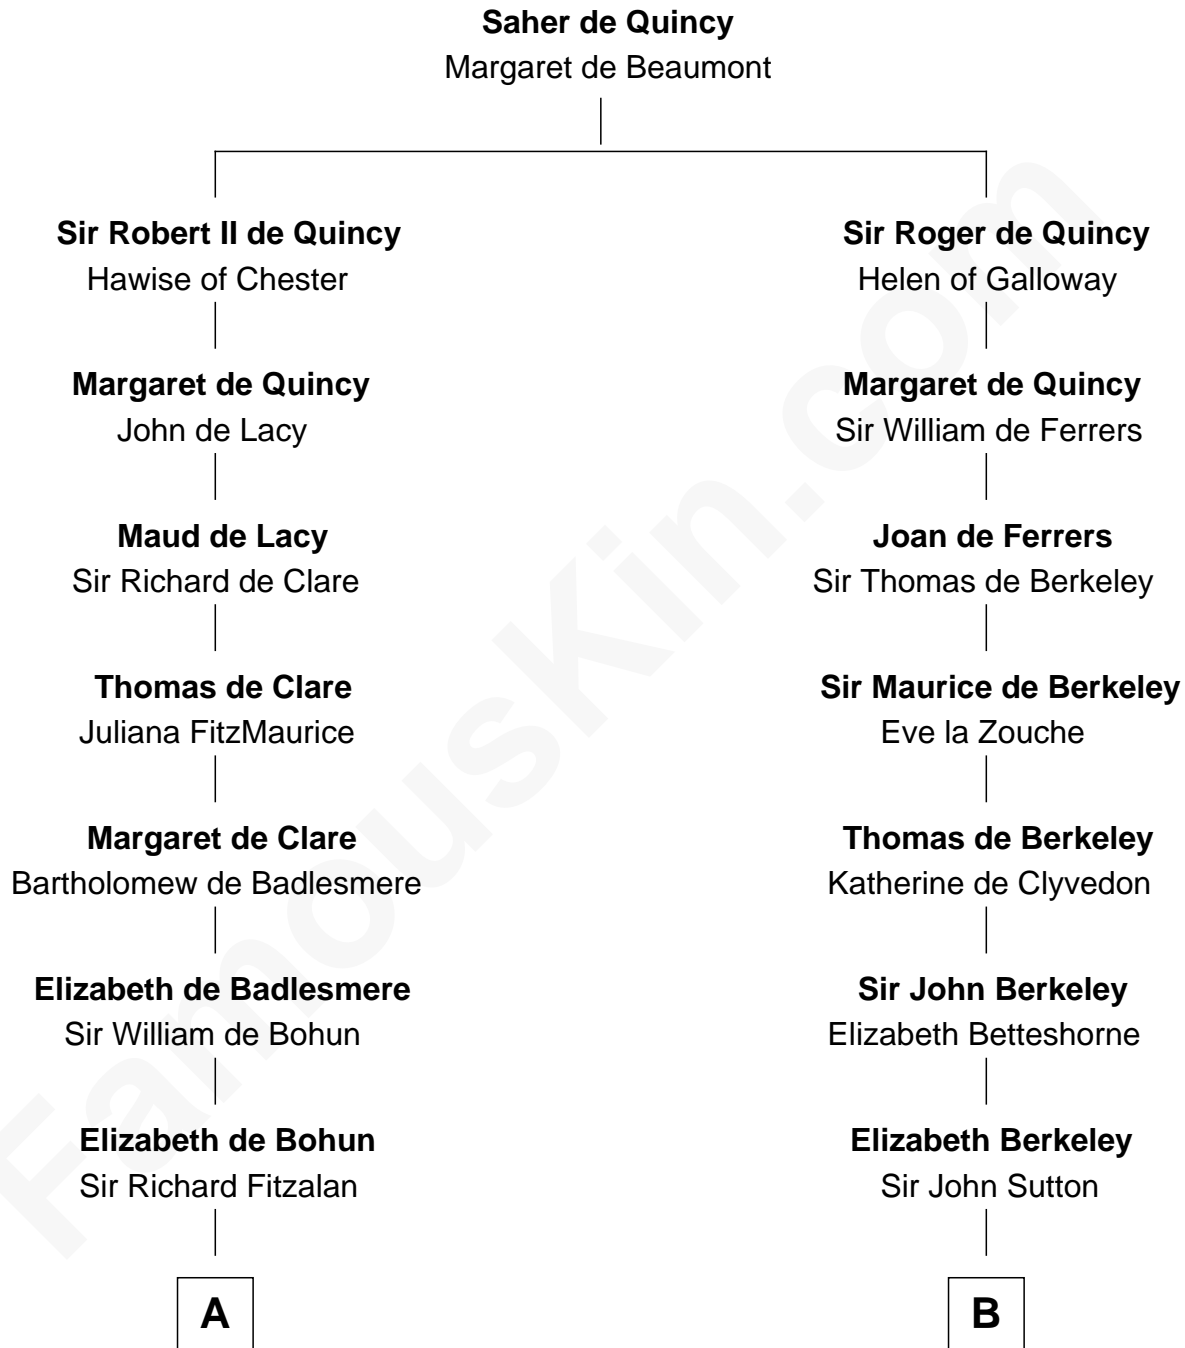

FamousKin.com

Relationship Chart of

Richard Henry Lee

Signer of the Declaration of Independence

18th cousin 2 times removed of

Milton Bradley

Founder, Milton Bradley Company

C

Gov. Thomas Lee

Hannah Ludwell

Richard Henry Lee

Signer of Declaration of Independence

D

Oliver Smith Lyford

Elizabeth Johnson

Dudley Lyford