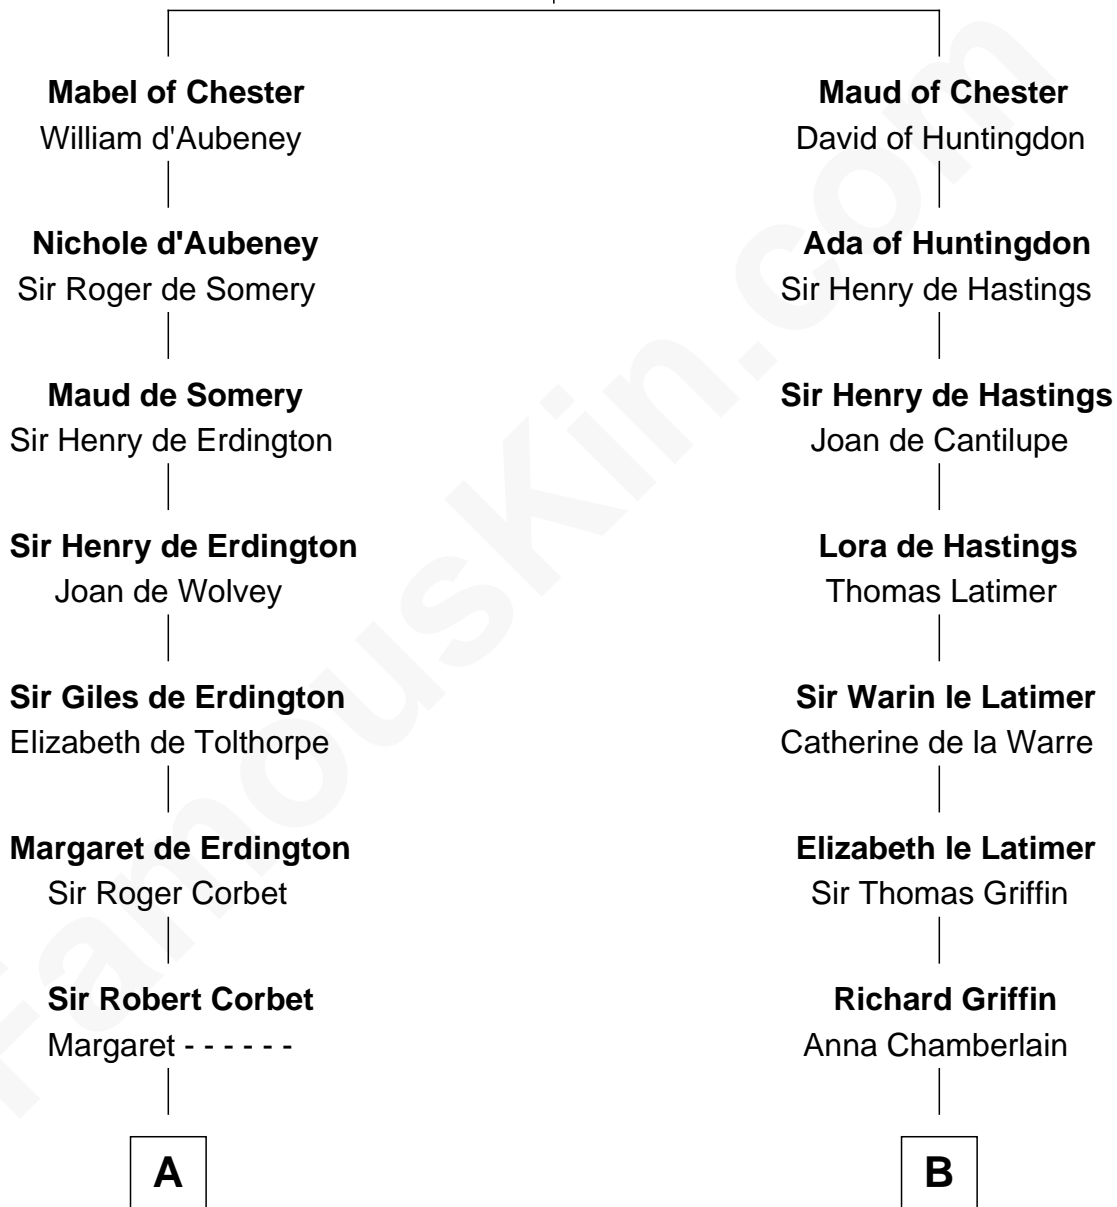

FamousKin.com

Relationship Chart of

Richard Henry Lee

Signer of the Declaration of Independence

18th cousin 3 times removed of

J.P. Morgan

American Banker and Art Collector

Hugh de Kevelioc
Bertrade de Montfort

C

Gov. Thomas Lee

Hannah Ludwell

Richard Henry Lee

Signer of Declaration of Independence

D

Lynde Lord

Lois Sheldon