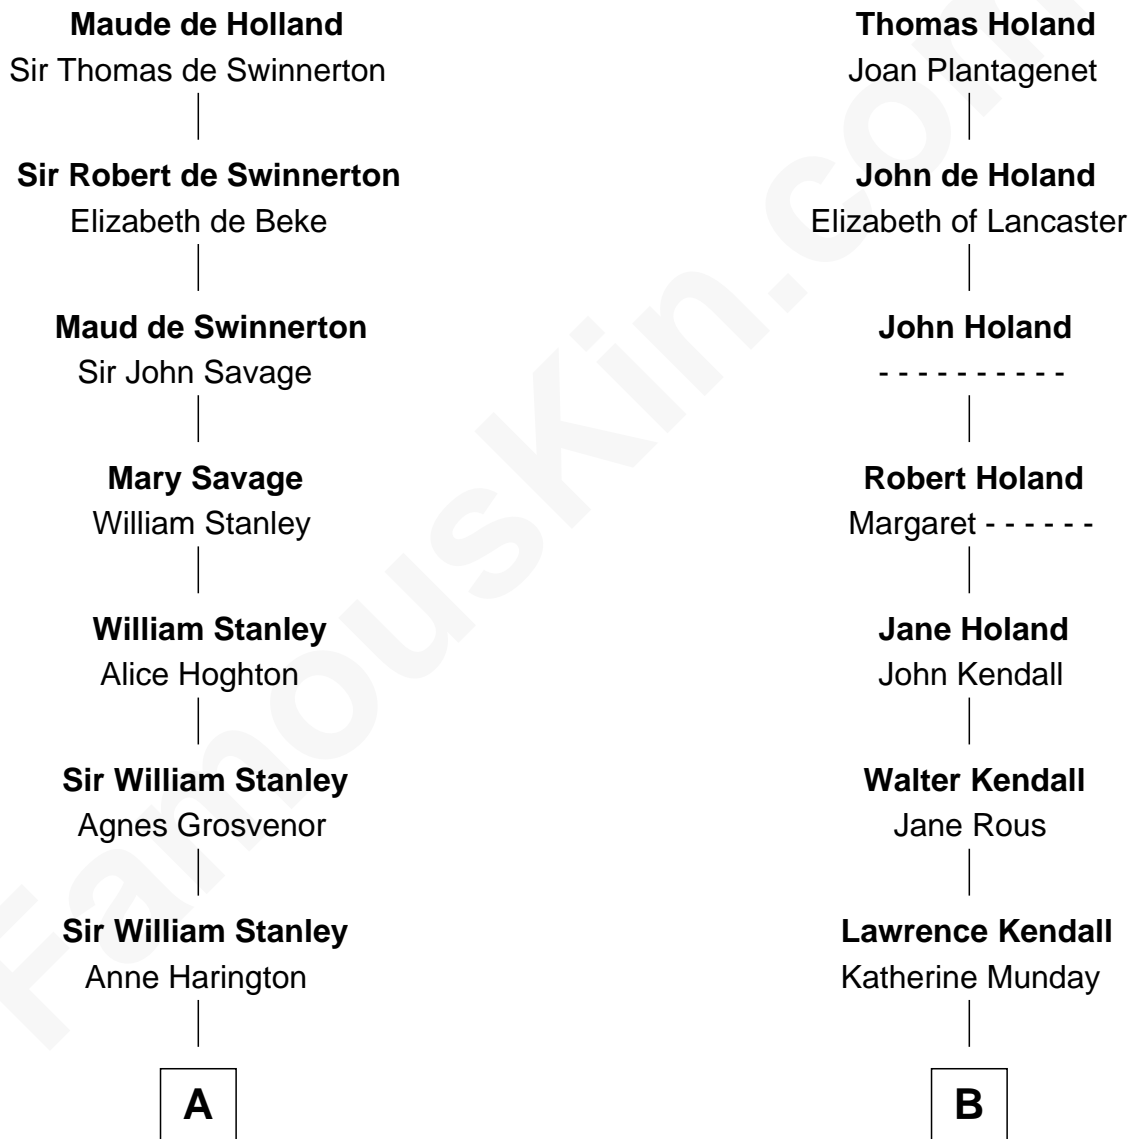

## Relationship Chart of

### Richard Henry Lee

*Signer of the Declaration of Independence*

13th cousin 5 times removed of

### Juliette Gordon Low

*Founder of the Girl Scouts*

**Sir Robert de Holland**

Maude la Zouche

C

**Eleanor Lytle Kinzie**  
William Washington Gordon

**Juliette Gordon Low**  
*Founder of the Girl Scouts*

FamousKin.com