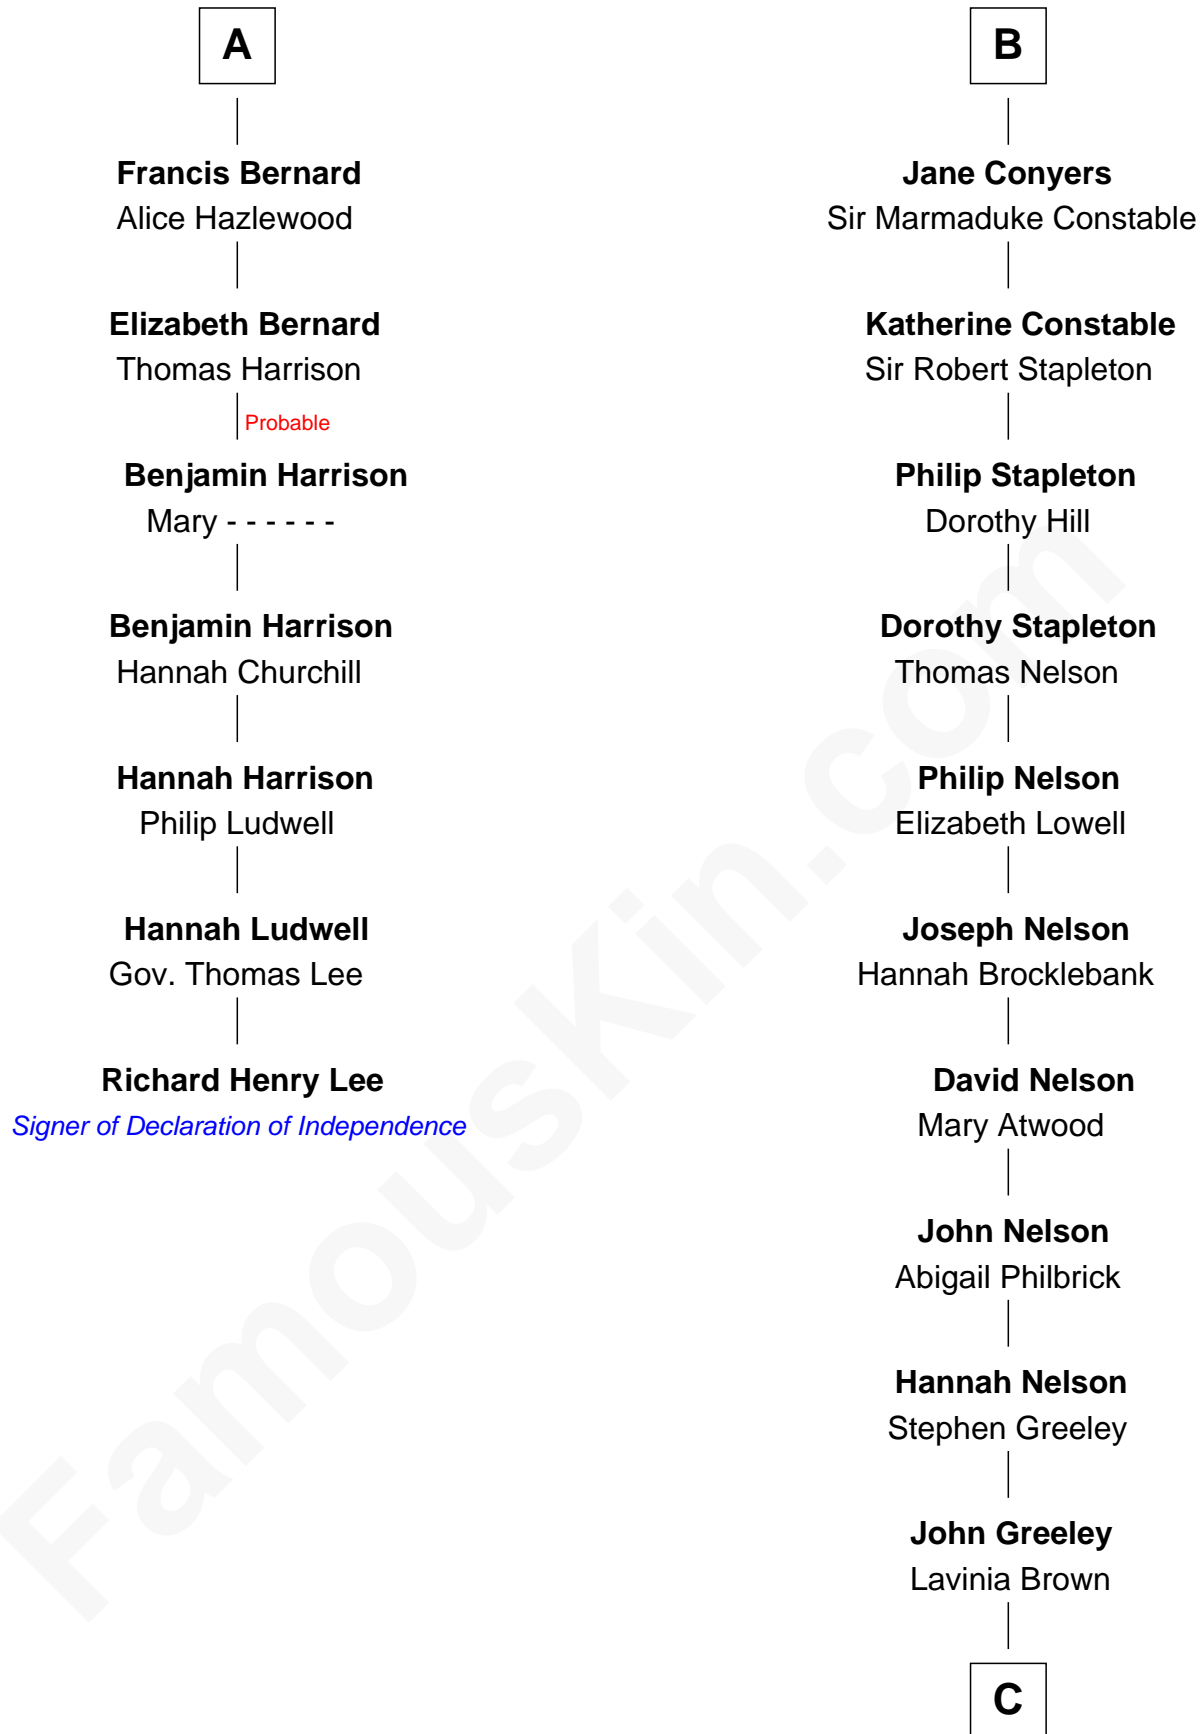

## Relationship Chart of

### Richard Henry Lee

Signer of the Declaration of Independence

13th cousin 8 times removed of

**Margot Kidder**

TV and Movie Actress

**Sir William de Ros**  
Margery de Badlesmere

**C**

Justus Greeley  
Margaret Rideout