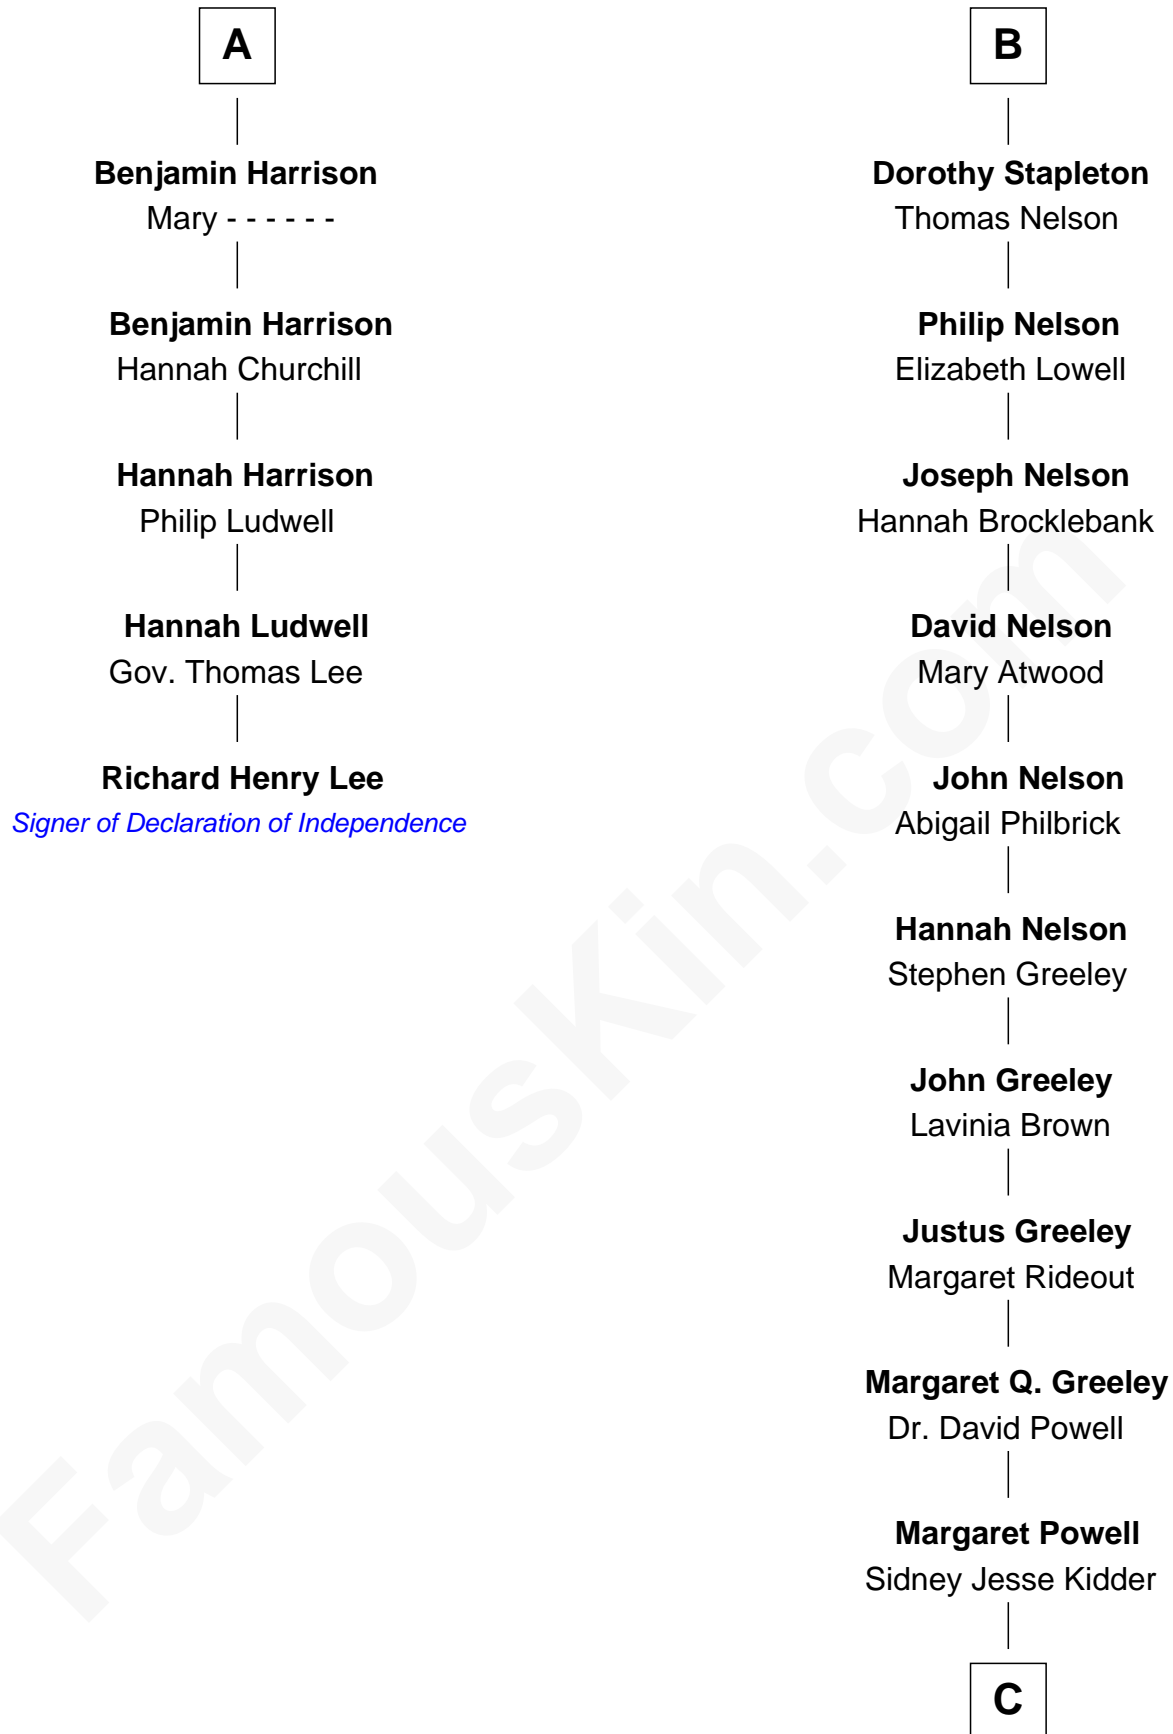

FamousKin.com

Relationship Chart of

Richard Henry Lee

Signer of the Declaration of Independence

11th cousin 7 times removed of

Margot Kidder

TV and Movie Actress

C