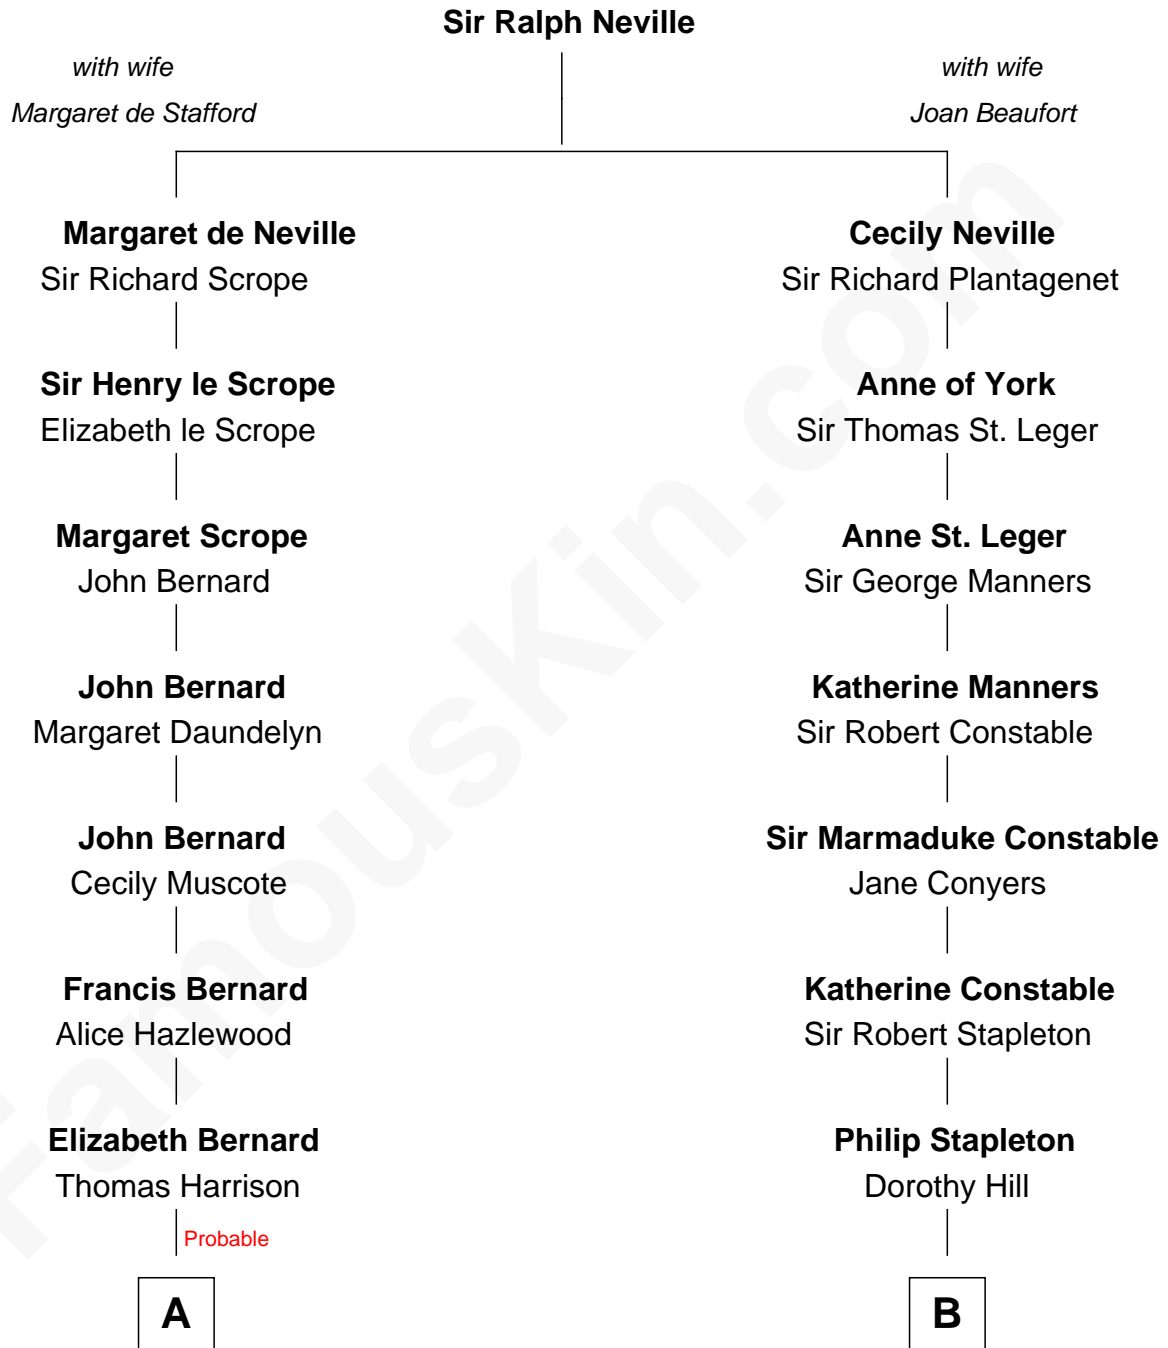

FamousKin.com

Relationship Chart of

Richard Henry Lee

Signer of the Declaration of Independence

11th cousin 7 times removed of

Margot Kidder

TV and Movie Actress

C