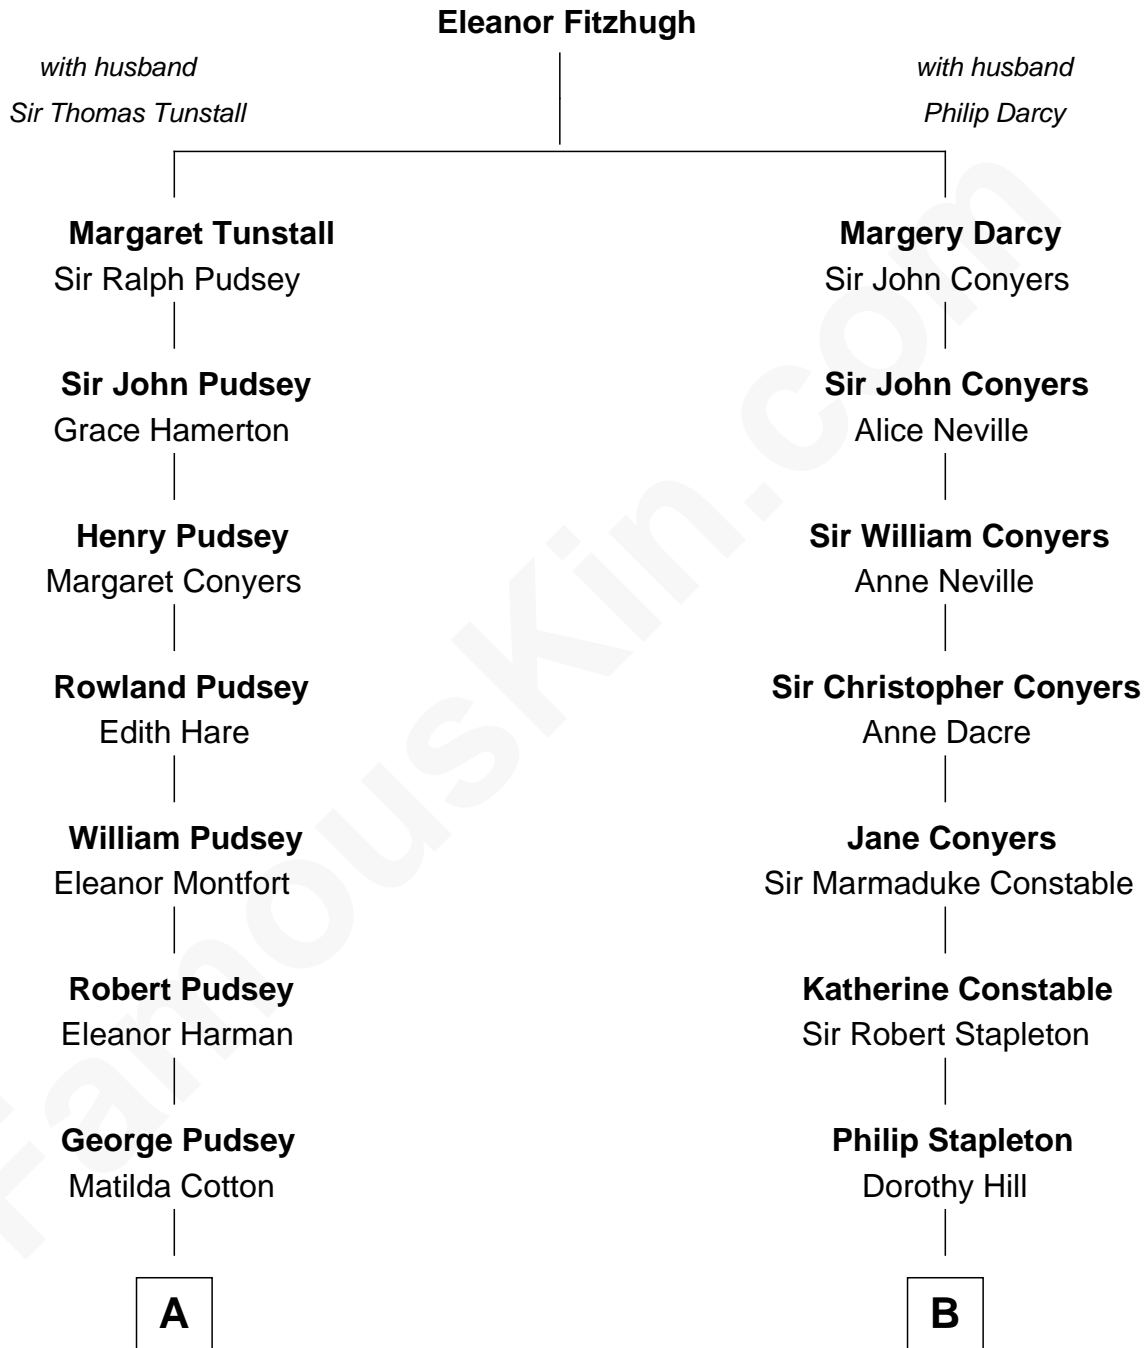

FamousKin.com

Relationship Chart of

Richard Henry Lee

Signer of the Declaration of Independence

12th cousin 6 times removed of

Margot Kidder

TV and Movie Actress

C