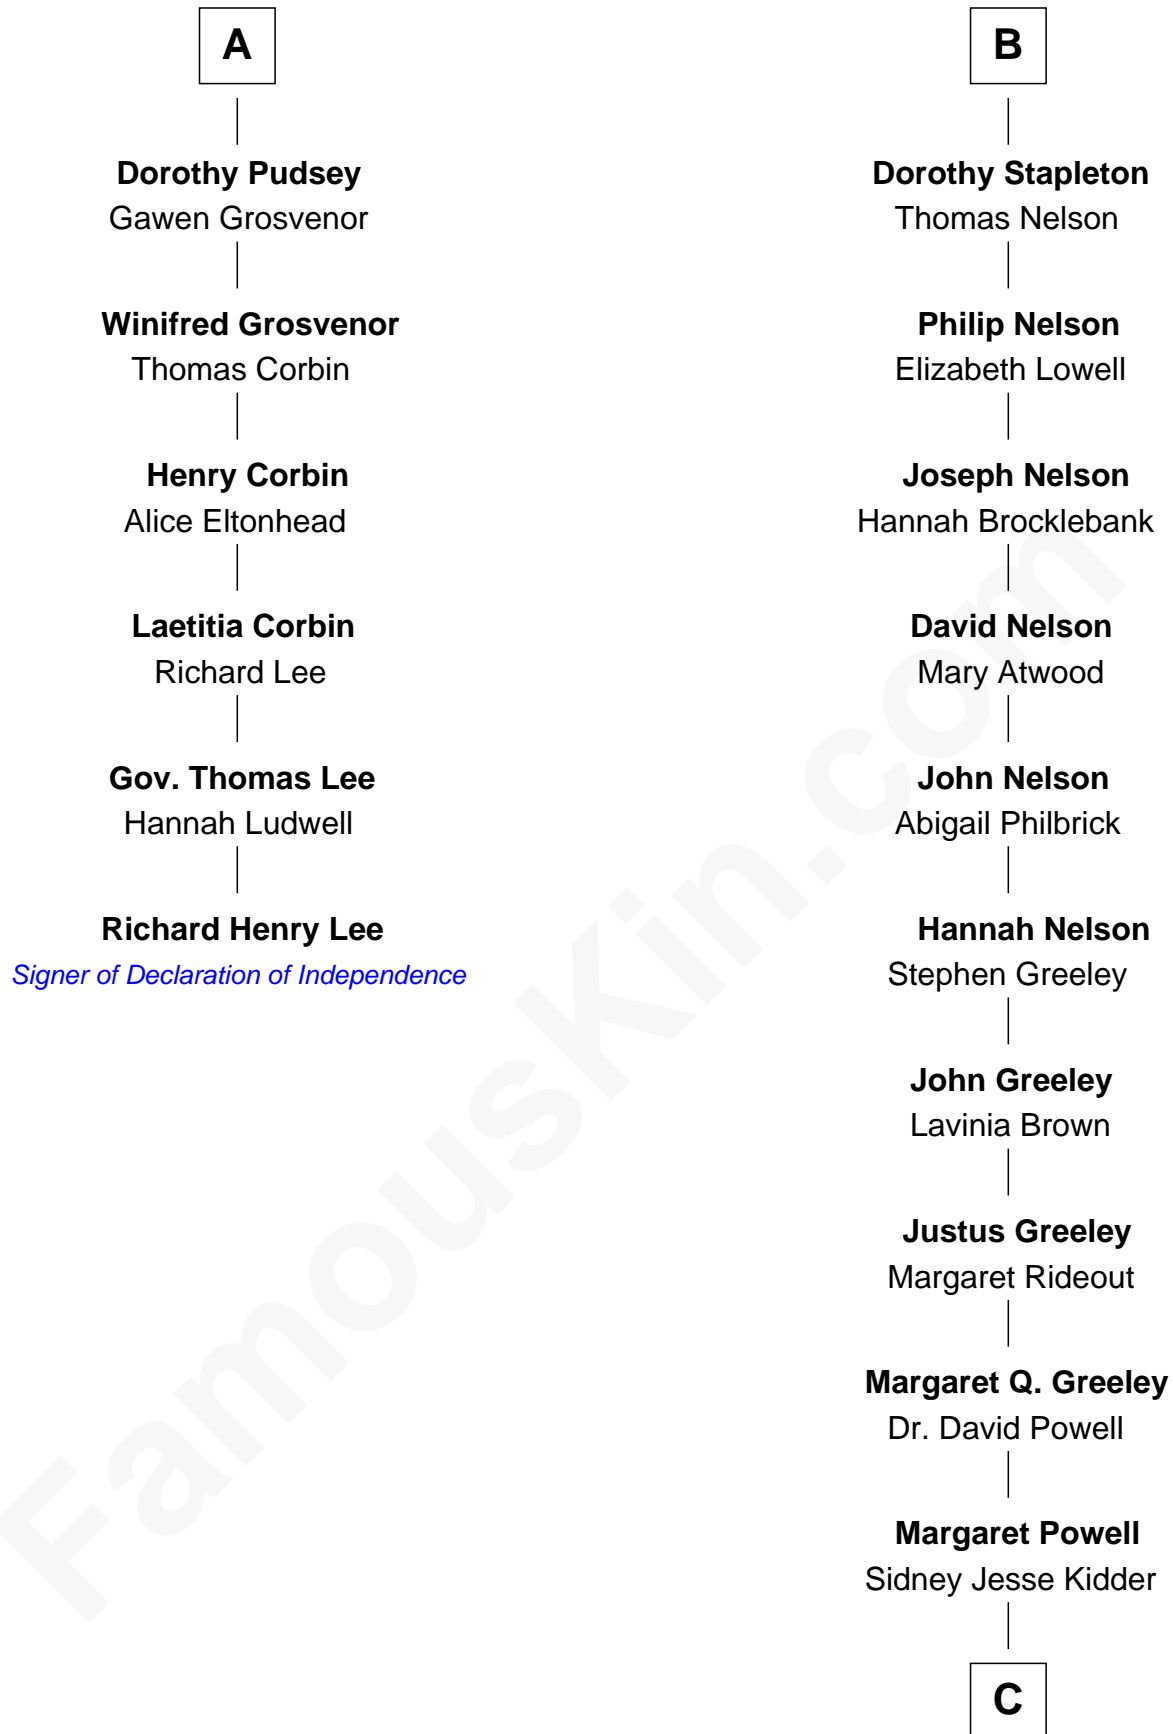

FamousKin.com

Relationship Chart of

Richard Henry Lee

Signer of the Declaration of Independence

12th cousin 6 times removed of

Margot Kidder

TV and Movie Actress

C