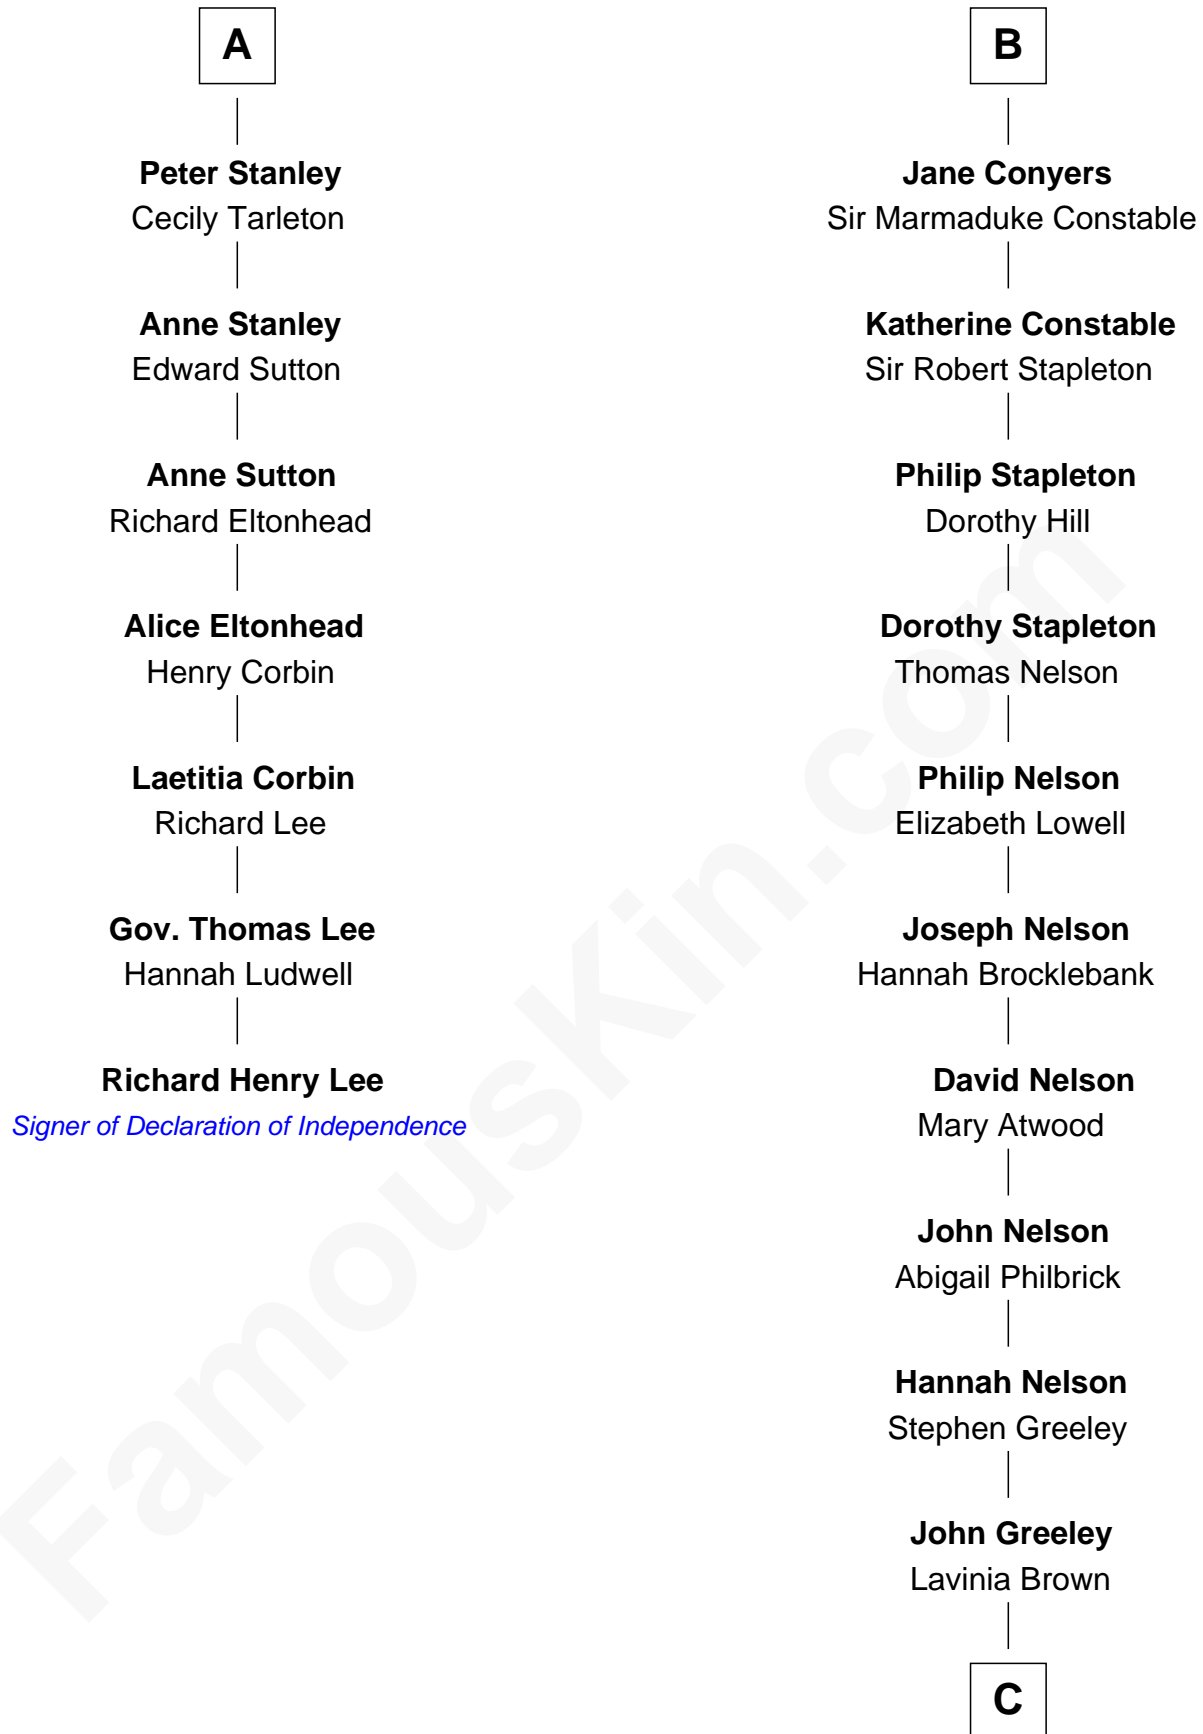

FamousKin.com

Relationship Chart of

Richard Henry Lee

Signer of the Declaration of Independence

13th cousin 8 times removed of

Margot Kidder

TV and Movie Actress

Sir Robert de Holland

Maude la Zouche

C

Justus Greeley
Margaret Rideout

Margaret Q. Greeley
Dr. David Powell

Margaret Powell
Sidney Jesse Kidder

Kendall Kidder
Jocelyn Mary Wilson

Margot Kidder
TV and Movie Actress