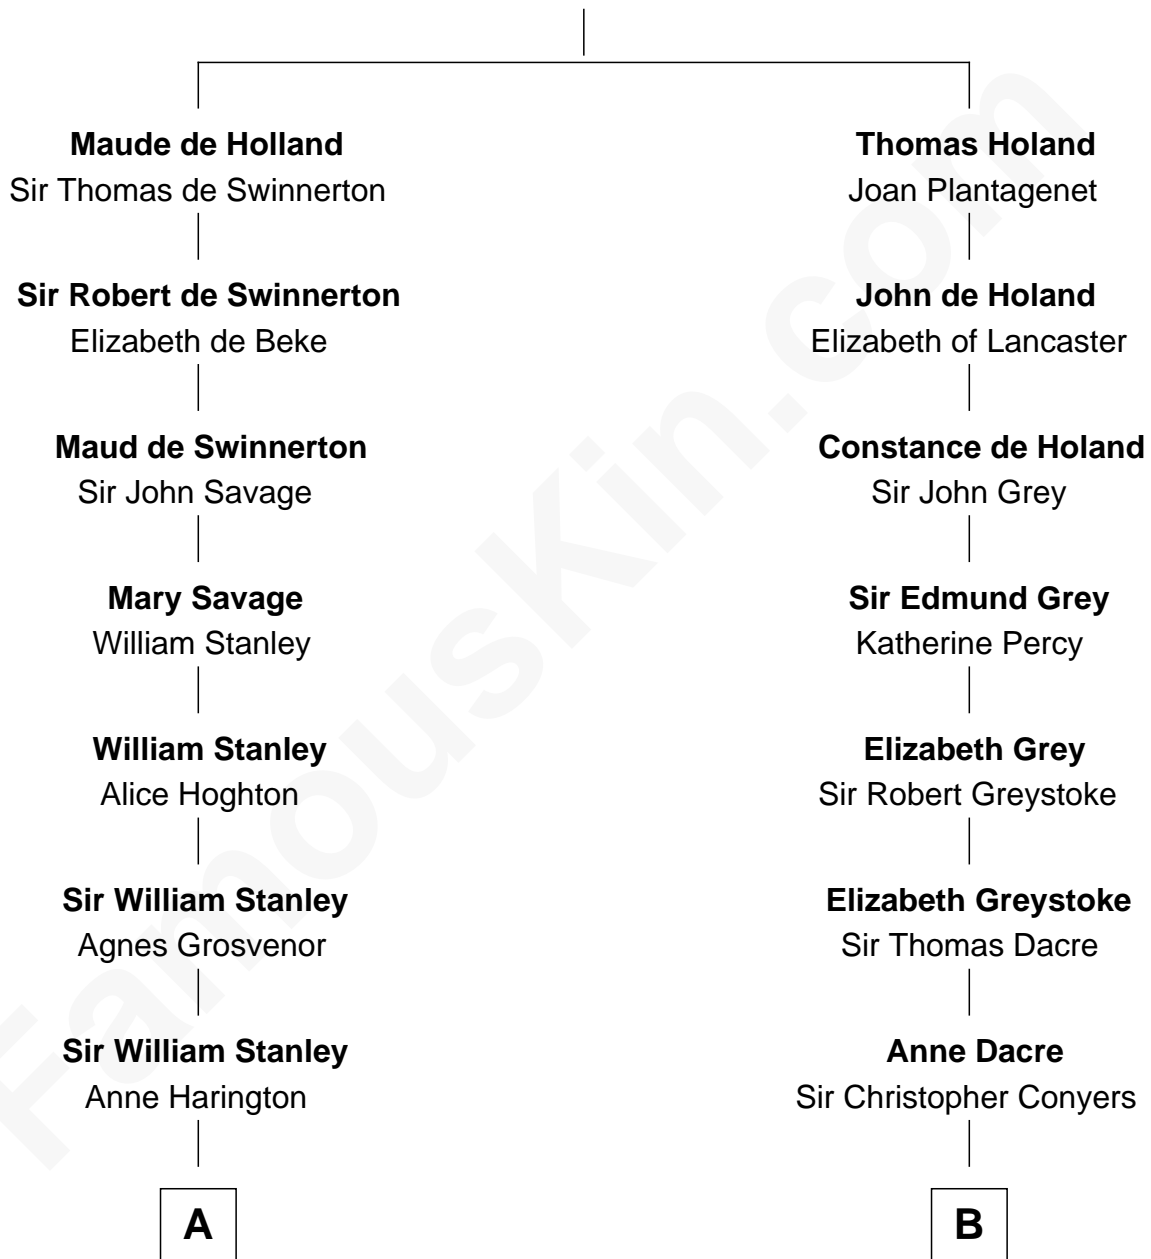

FamousKin.com

Relationship Chart of

Richard Henry Lee

Signer of the Declaration of Independence

13th cousin 8 times removed of

Margot Kidder

TV and Movie Actress

Sir Robert de Holland

Maude la Zouche

C

Justus Greeley
Margaret Rideout

Margaret Q. Greeley
Dr. David Powell

Margaret Powell
Sidney Jesse Kidder

Kendall Kidder
Jocelyn Mary Wilson

Margot Kidder
TV and Movie Actress