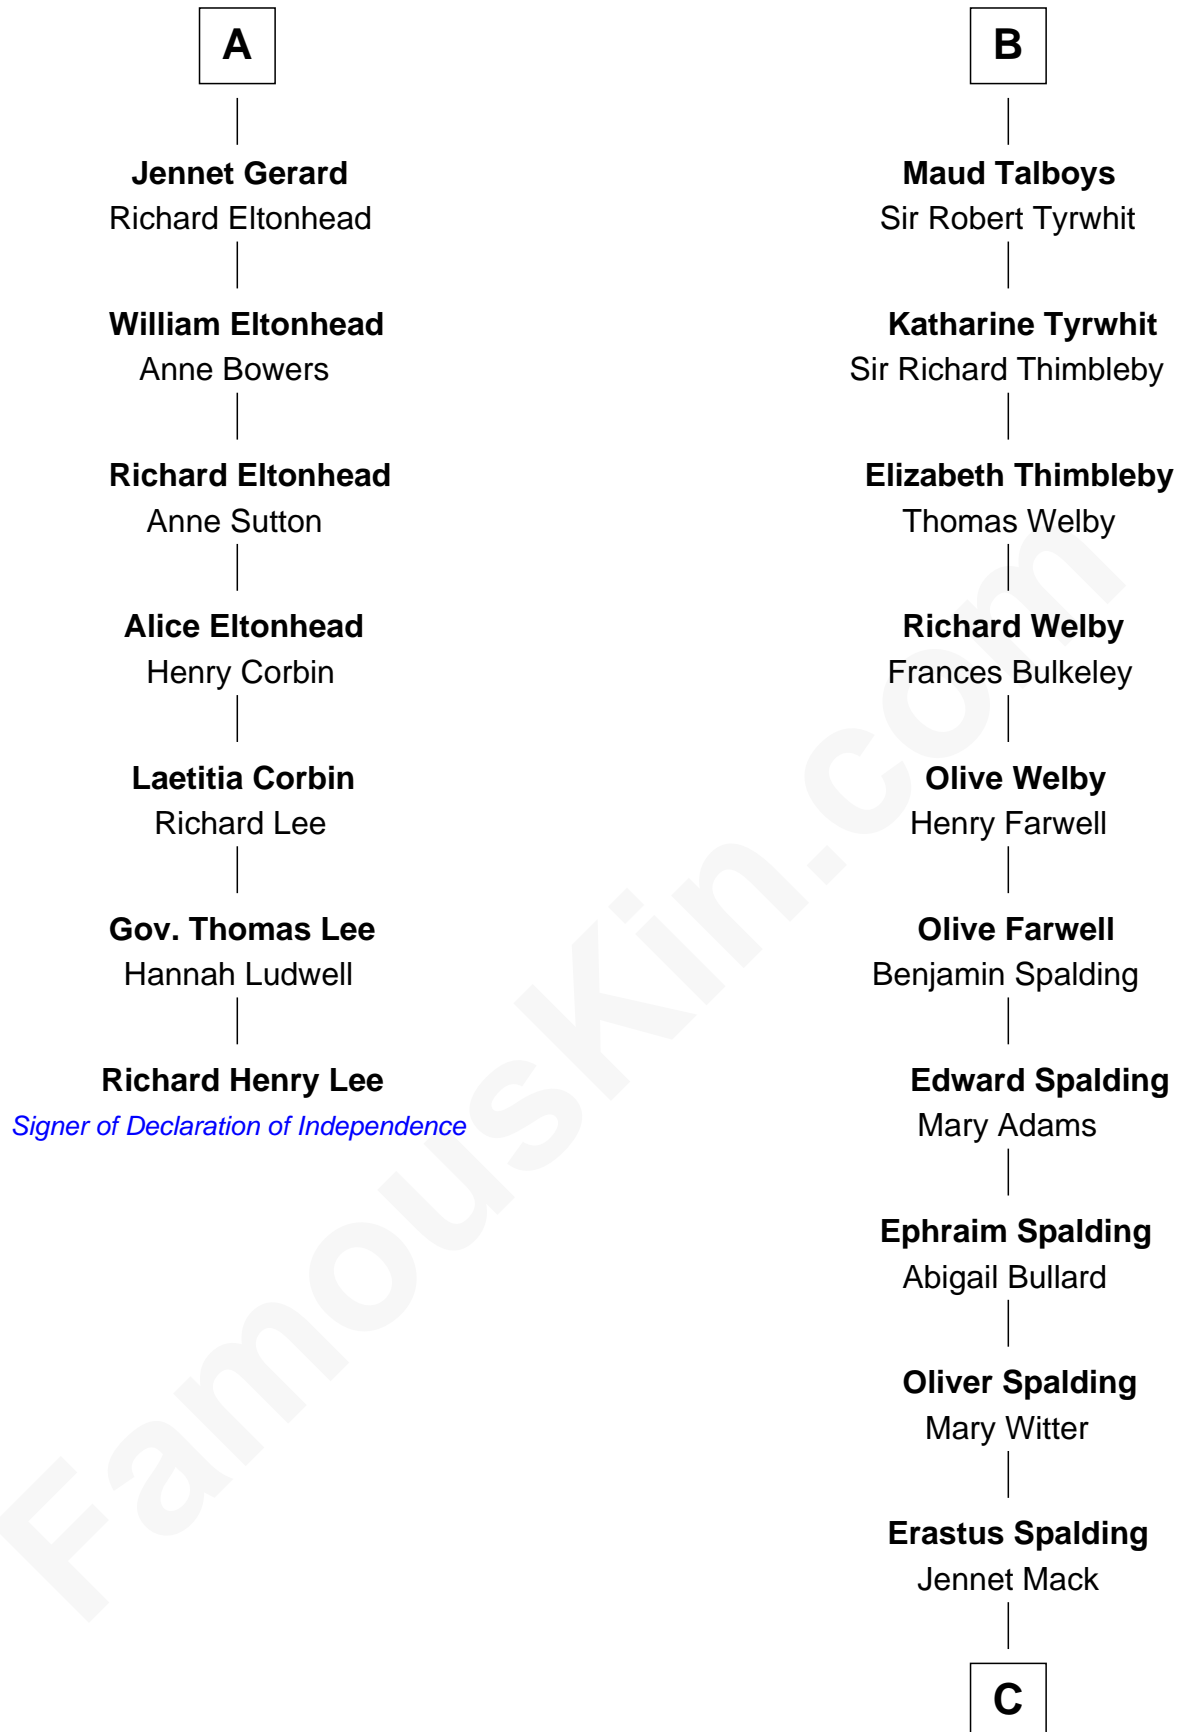

FamousKin.com

Relationship Chart of

Richard Henry Lee

Signer of the Declaration of Independence

13th cousin 7 times removed of

Katharine Hepburn

Movie Actress

Henry Plantagenet

Anne Ogle

Sir William Heron

Elizabeth Heron

Sir John Heron

Elizabeth Heron

Sir Robert Talboys

B

C