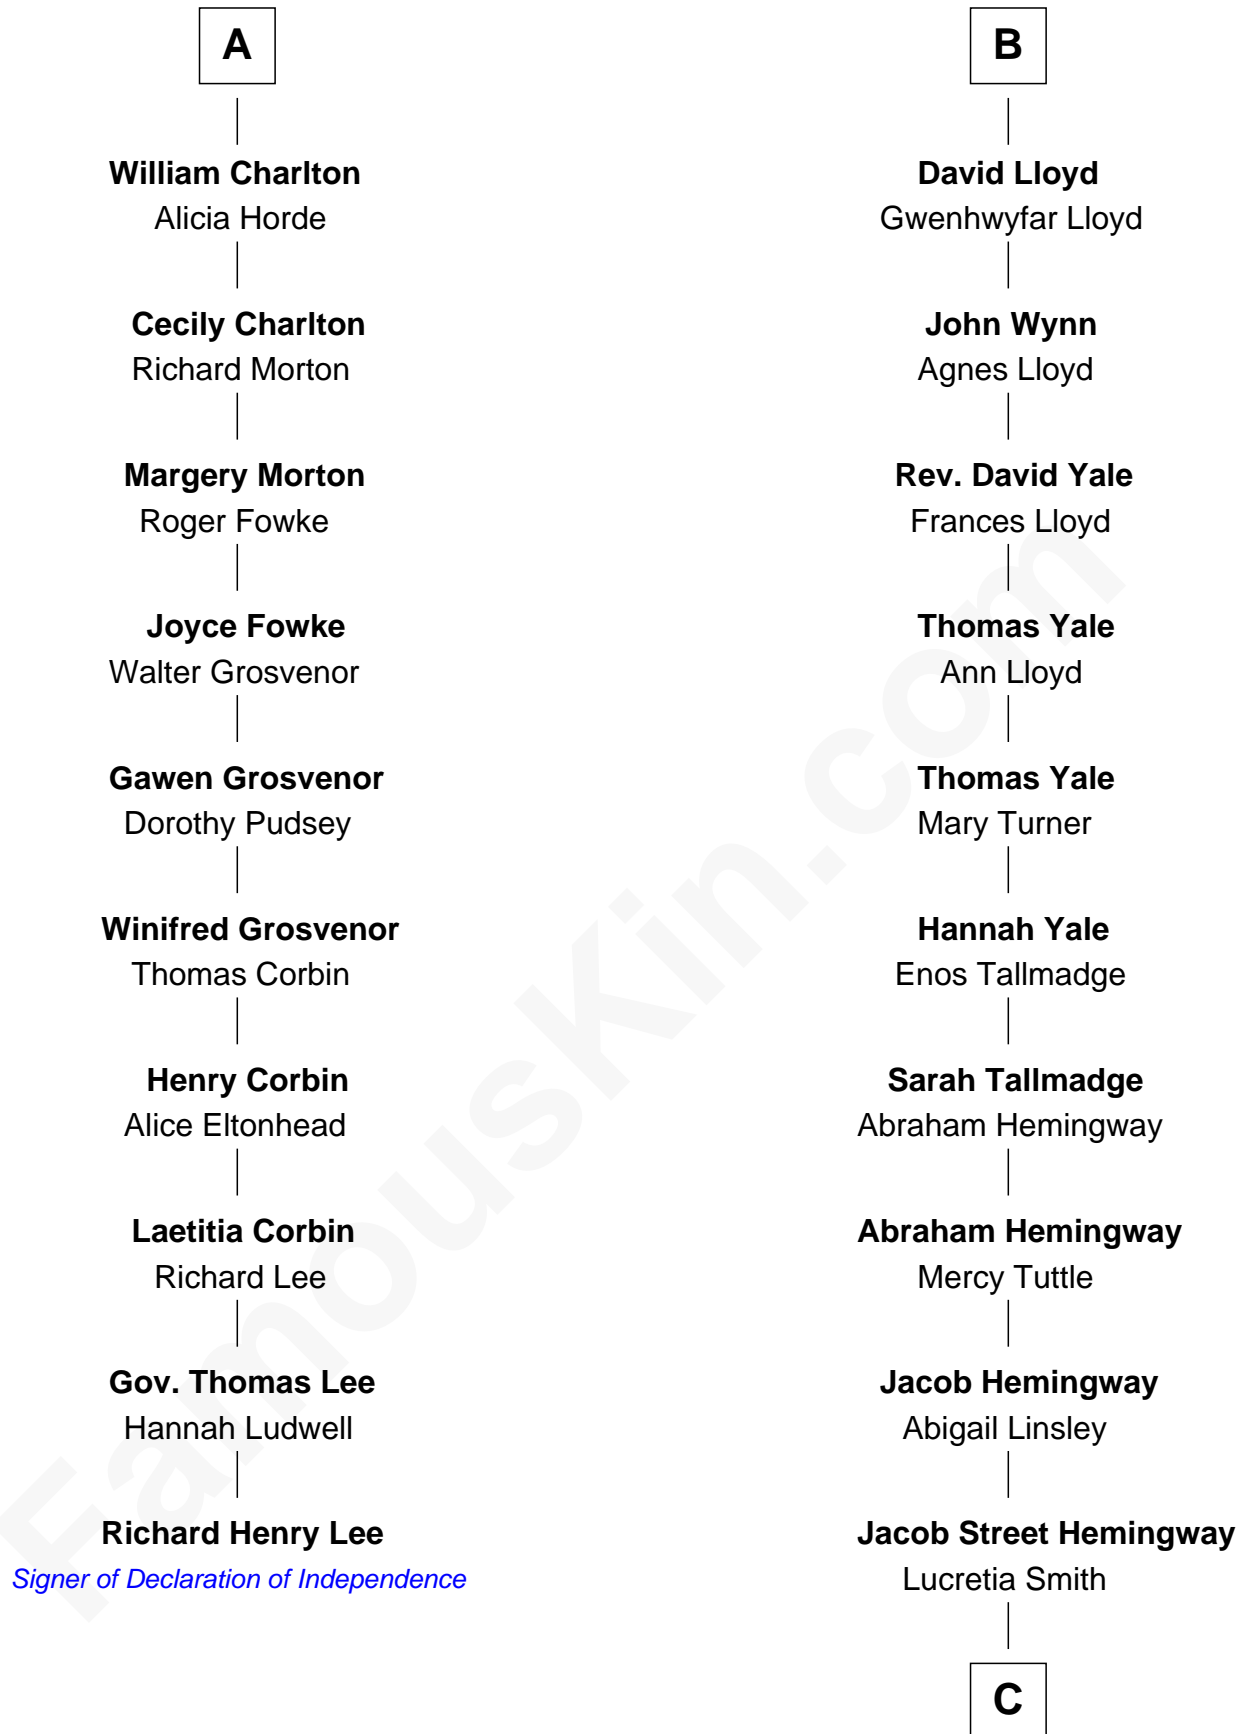

FamousKin.com

Relationship Chart of

Richard Henry Lee

Signer of the Declaration of Independence

16th cousin 4 times removed of

Ernest Hemingway

Author of The Sun Also Rises

Sir Roger de Somery

Nichole d'Aubenev

Maud de Somery
Sir Henry de Erdington

Sir Henry de Erdington
Joan de Wolvey

Sir Giles de Erdington
Elizabeth de Tolthorpe

Margaret de Erdington
Sir Roger Corbet

Sir Robert Corbet
Margaret - - - - -

Mary Corbet
Robert Charlton

Richard Charlton
Elizabeth Mainwaring

A

Joan de Somery
John IV le Strange

John V le Strange
Maud de Walton

Elizabeth le Strange
Gruffydd ap Madog

Gruffydd Fychan ap Gruffydd
Elen ferch Thomas ap Llewelyn

Tudor Gruffydd
Maud ferch Ienaf ap Adda

Lowri ferch Twdr
Gruffydd ap Einion

Elisau ap Gruffydd
Margaret ferch Jenkyn

B

C

Allen Hemingway
Harriet Louisa Tyler

Anson Tyler Hemingway
Adelaide Edmonds

Clarence Edmonds Hemingway
Grace H. Hall