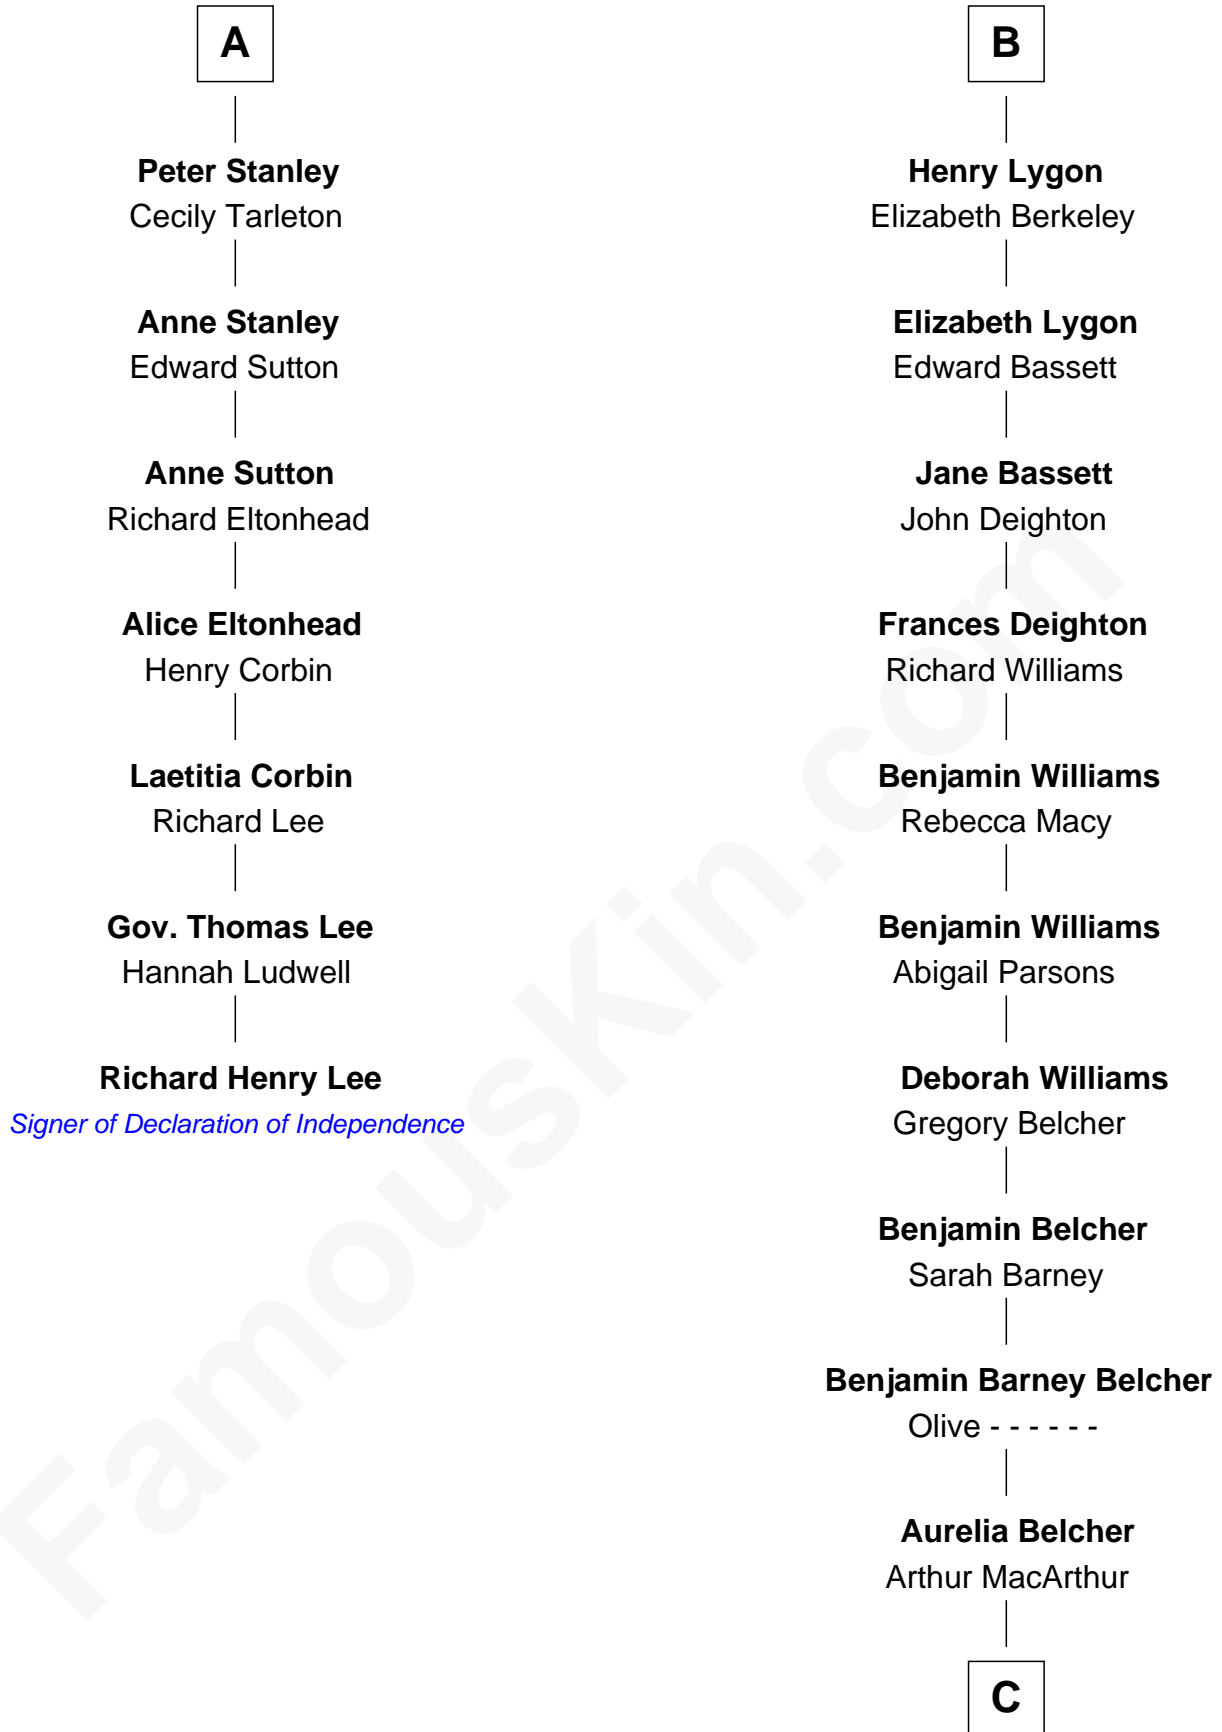

FamousKin.com

Relationship Chart of

Richard Henry Lee

Signer of the Declaration of Independence

13th cousin 5 times removed of

General Douglas MacArthur

U.S. Army - World War II

C

Gen. Arthur MacArthur

Mary Pinckney Hardy

General Douglas MacArthur

U.S. Army - World War II

FamousKin.com