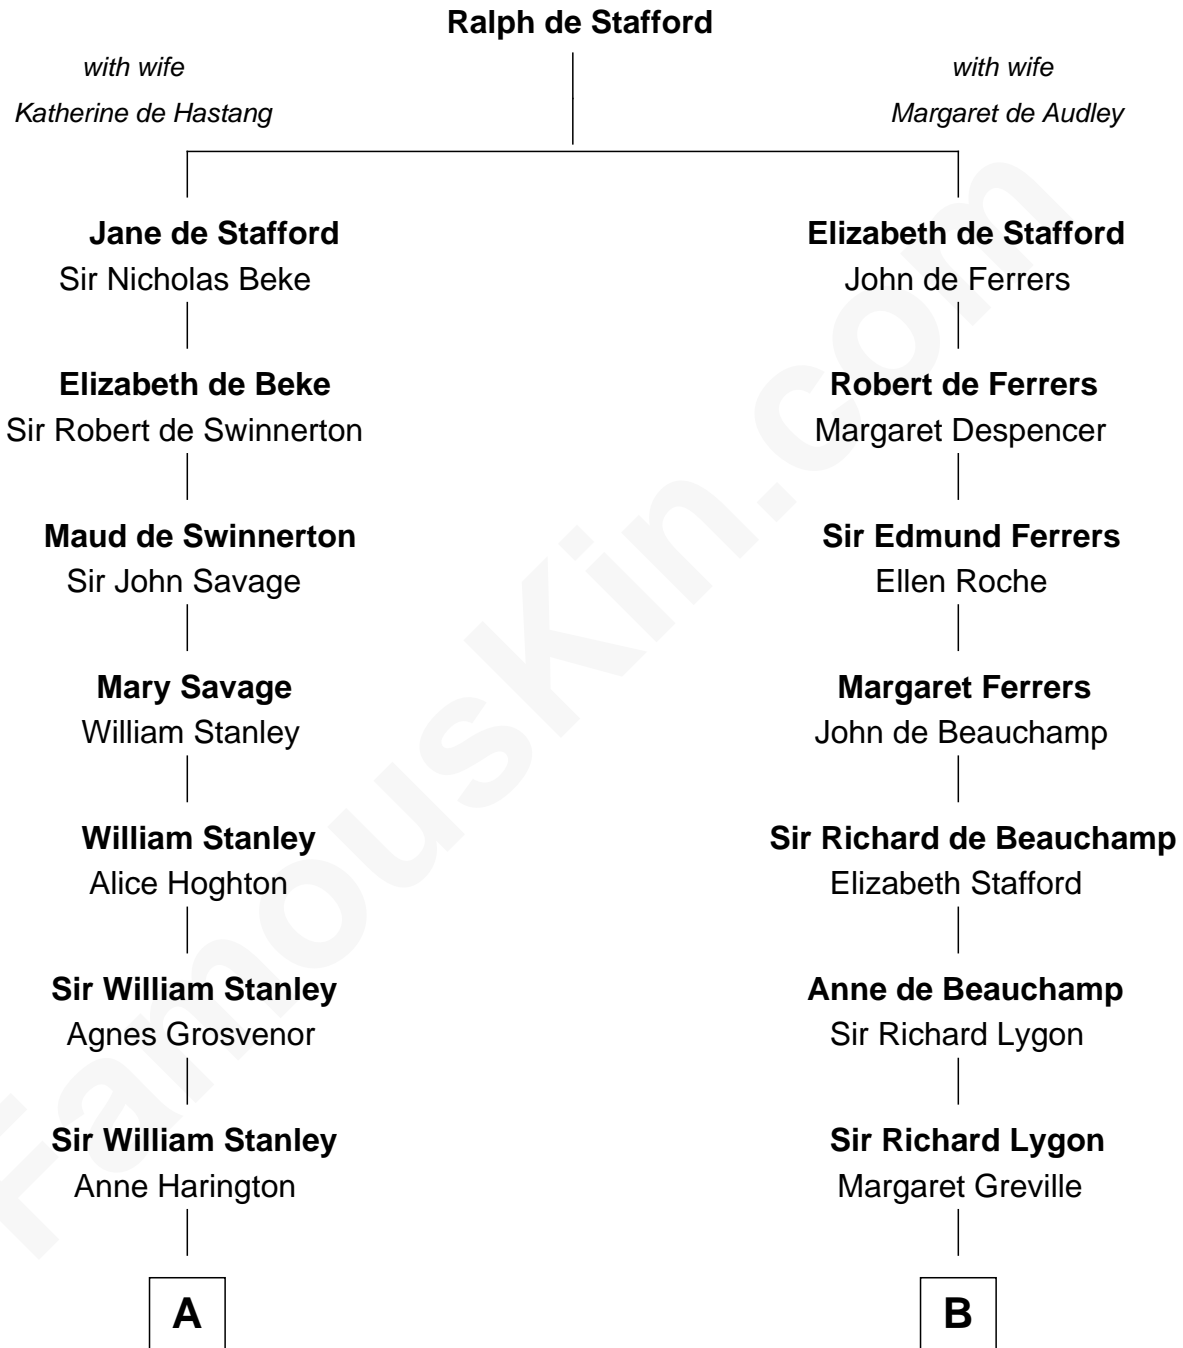

FamousKin.com

Relationship Chart of

Richard Henry Lee

Signer of the Declaration of Independence

13th cousin 5 times removed of

General Douglas MacArthur

U.S. Army - World War II

C

Gen. Arthur MacArthur

Mary Pinckney Hardy

General Douglas MacArthur

U.S. Army - World War II

FamousKin.com