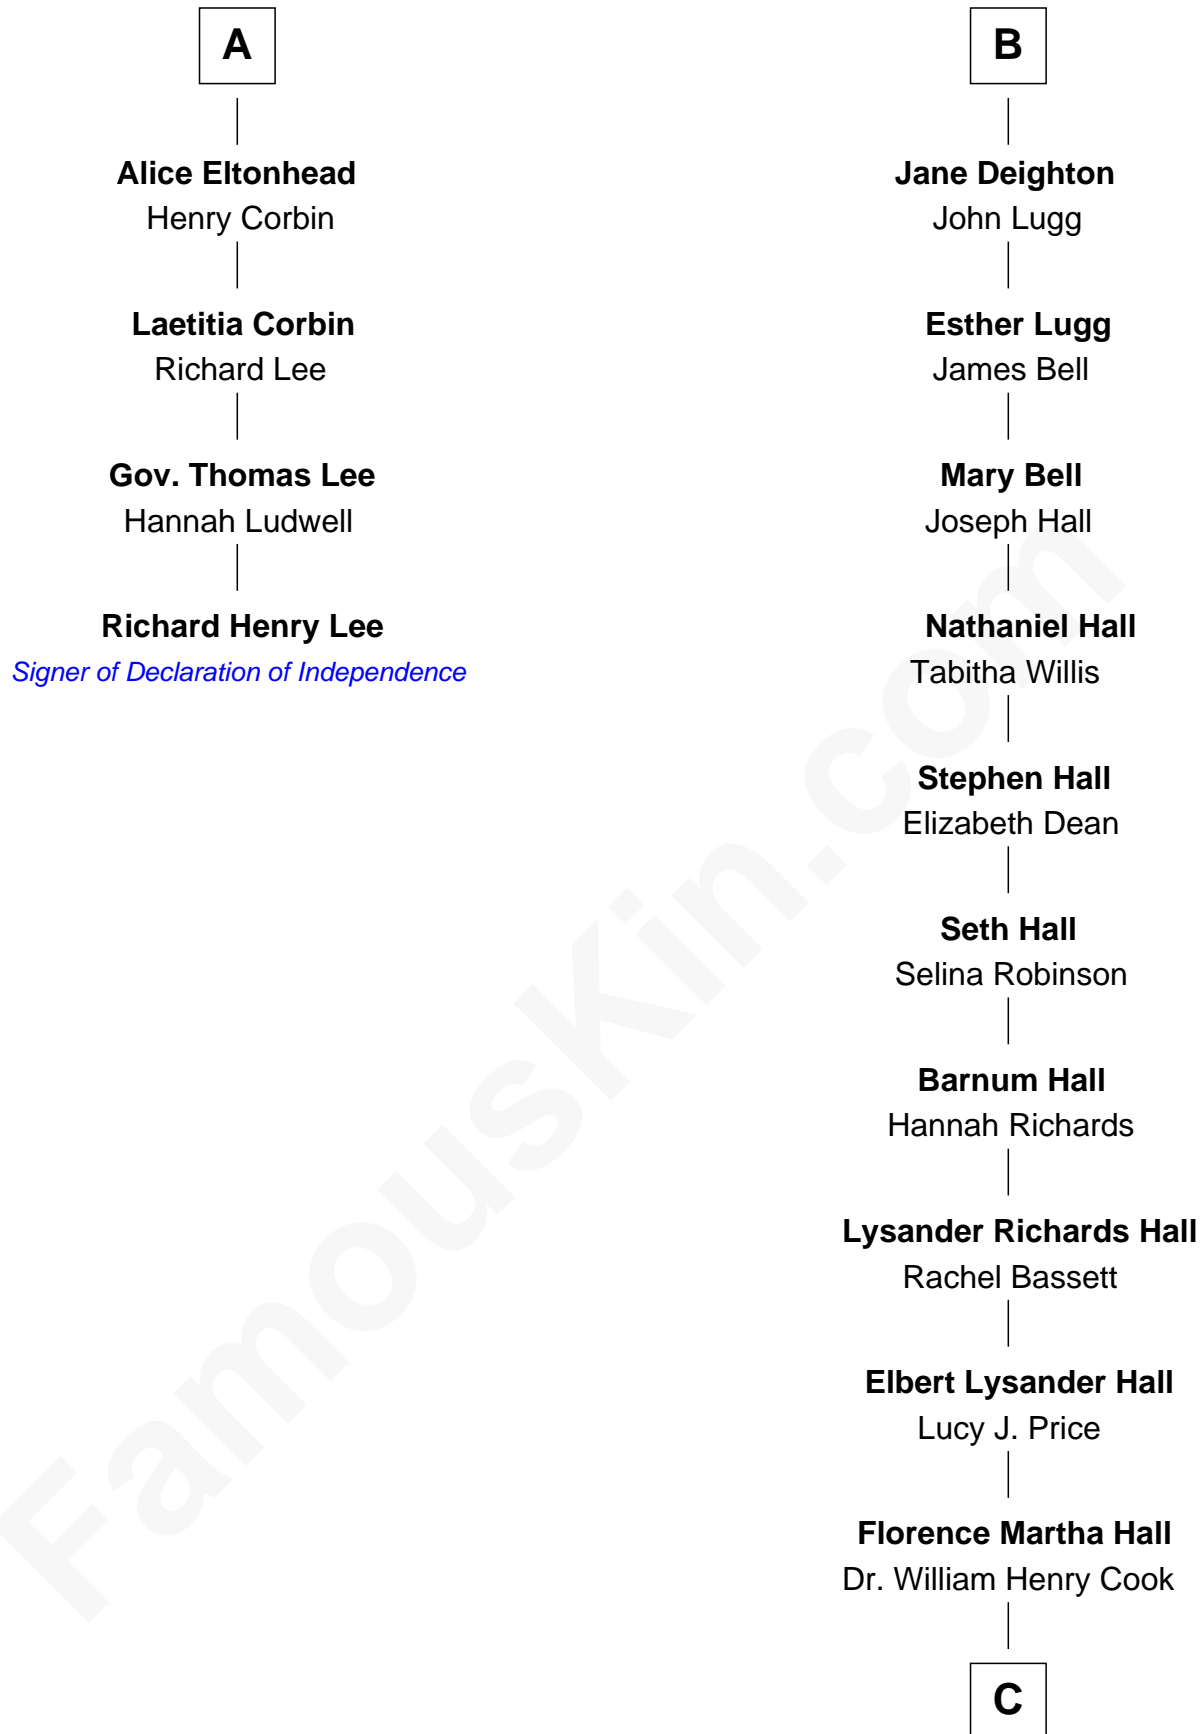

FamousKin.com

Relationship Chart of

Richard Henry Lee

Signer of the Declaration of Independence

10th cousin 8 times removed of

Geena Davis

Movie and TV Actress

C