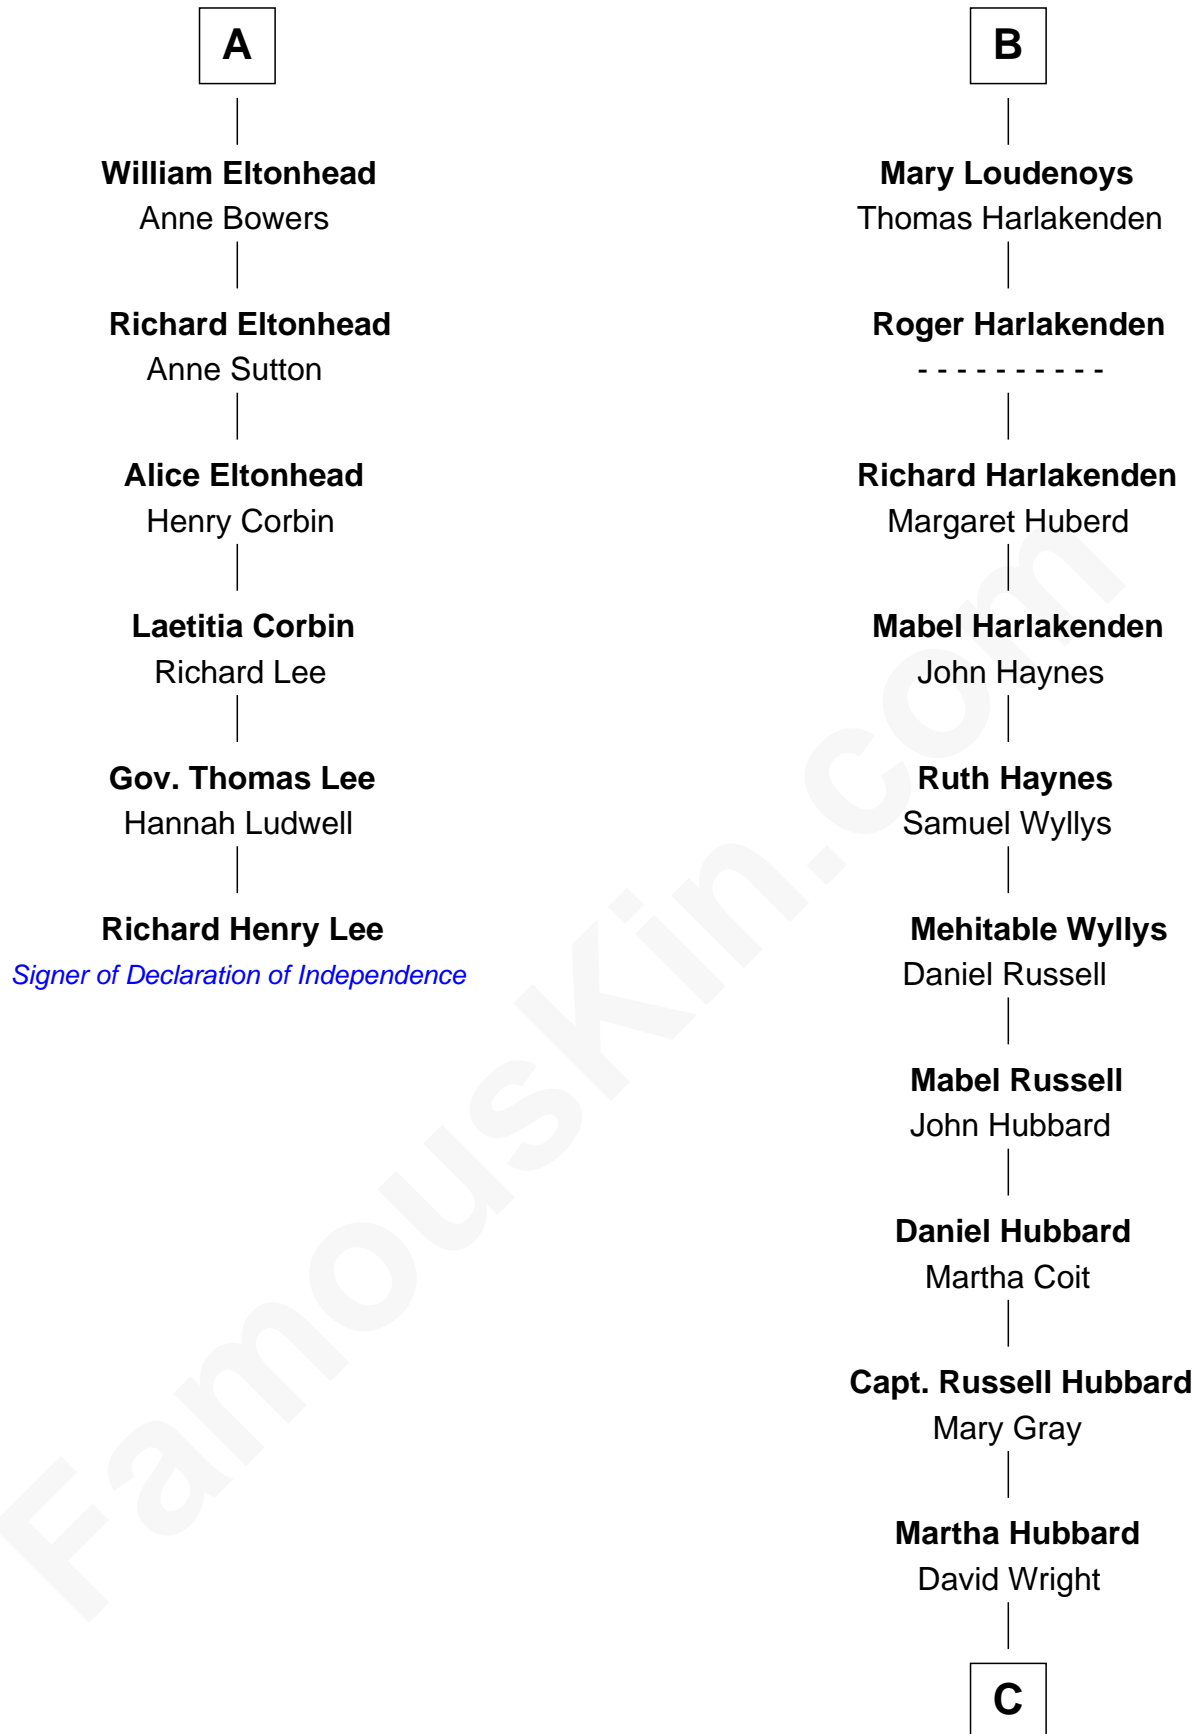

FamousKin.com

Relationship Chart of

Richard Henry Lee

Signer of the Declaration of Independence

12th cousin 7 times removed of

Frank Lloyd Wright
American Architect

C

Rev. David Wright

Abigail Goddard

William Carey Wright

Anna Lloyd Jones

Frank Lloyd Wright

American Architect

FamousKin.com