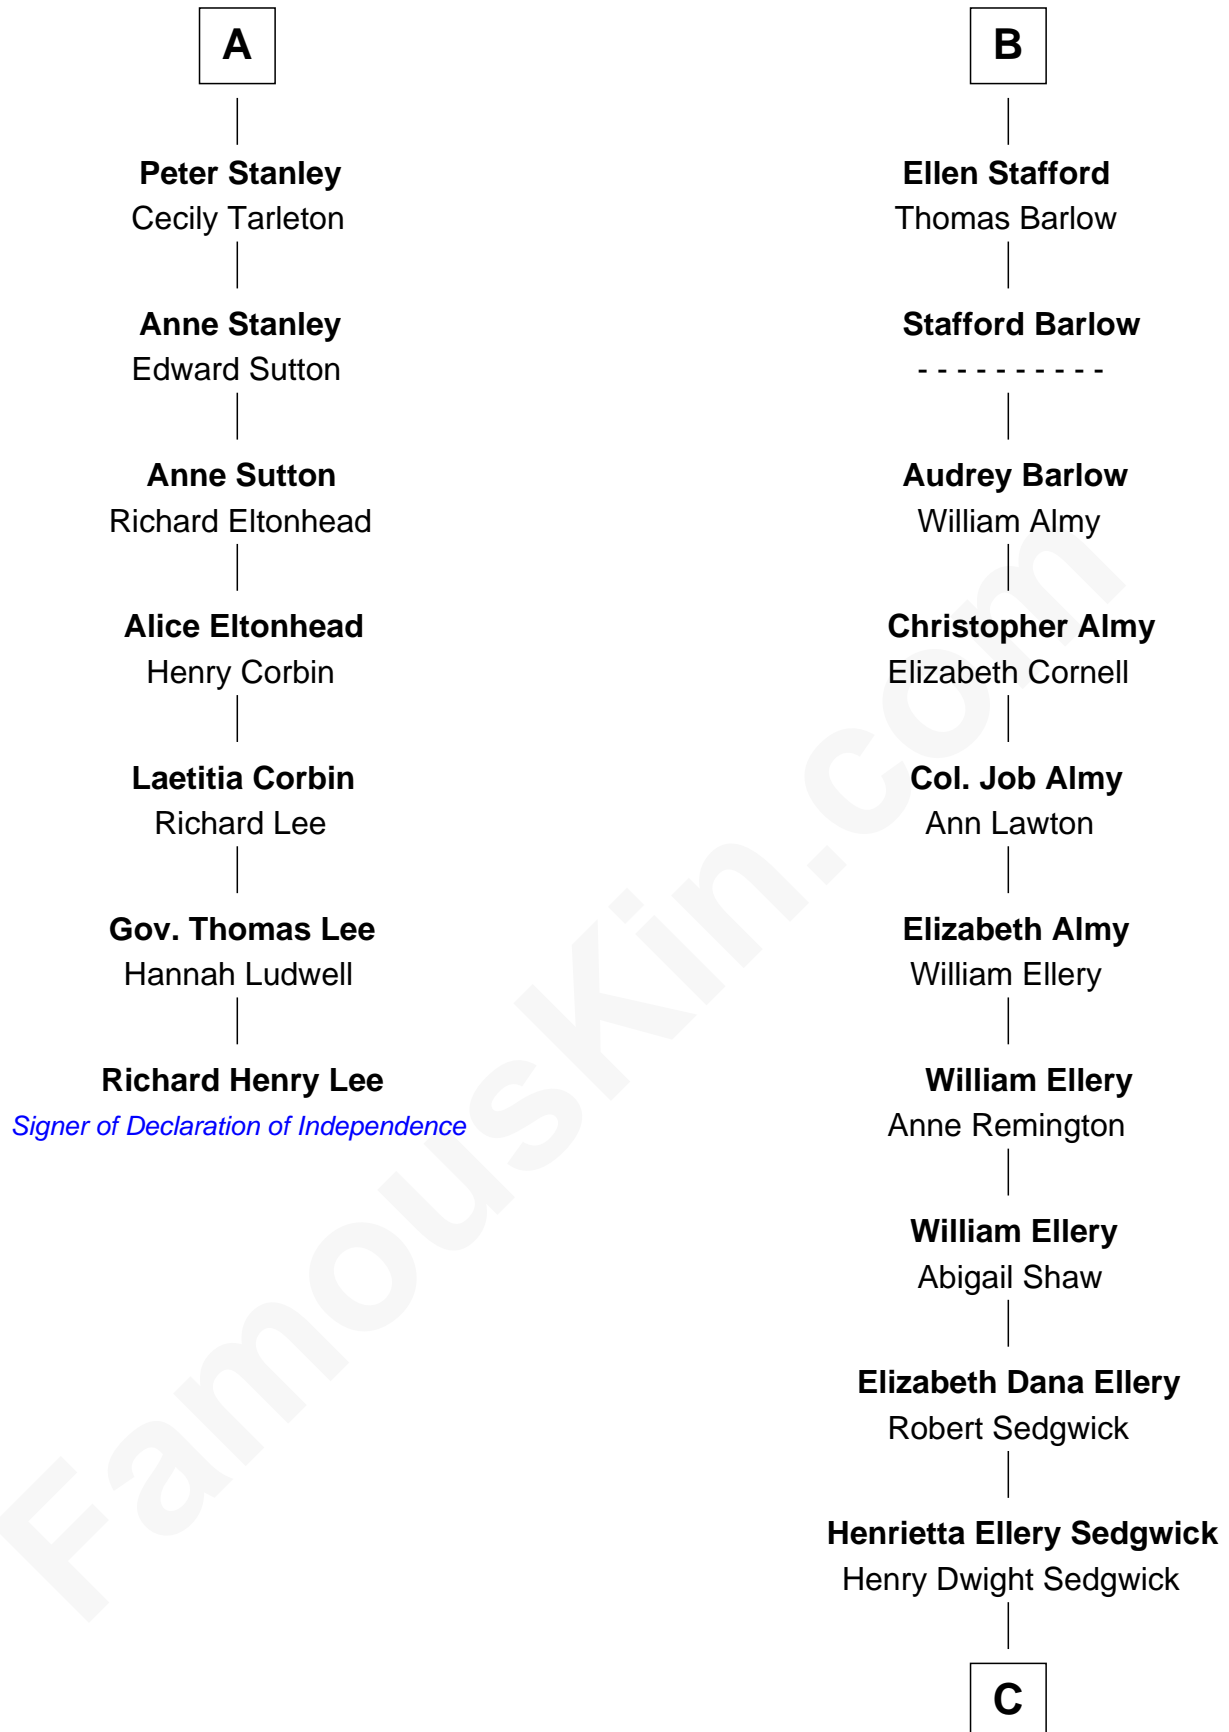

## Relationship Chart of

### Richard Henry Lee

*Signer of the Declaration of Independence*

13th cousin 7 times removed of

**Kyra Sedgwick**

*TV and Movie Actress*

**Ralph de Stafford**  
Katherine de Hastang

C

Henry Dwight Sedgwick