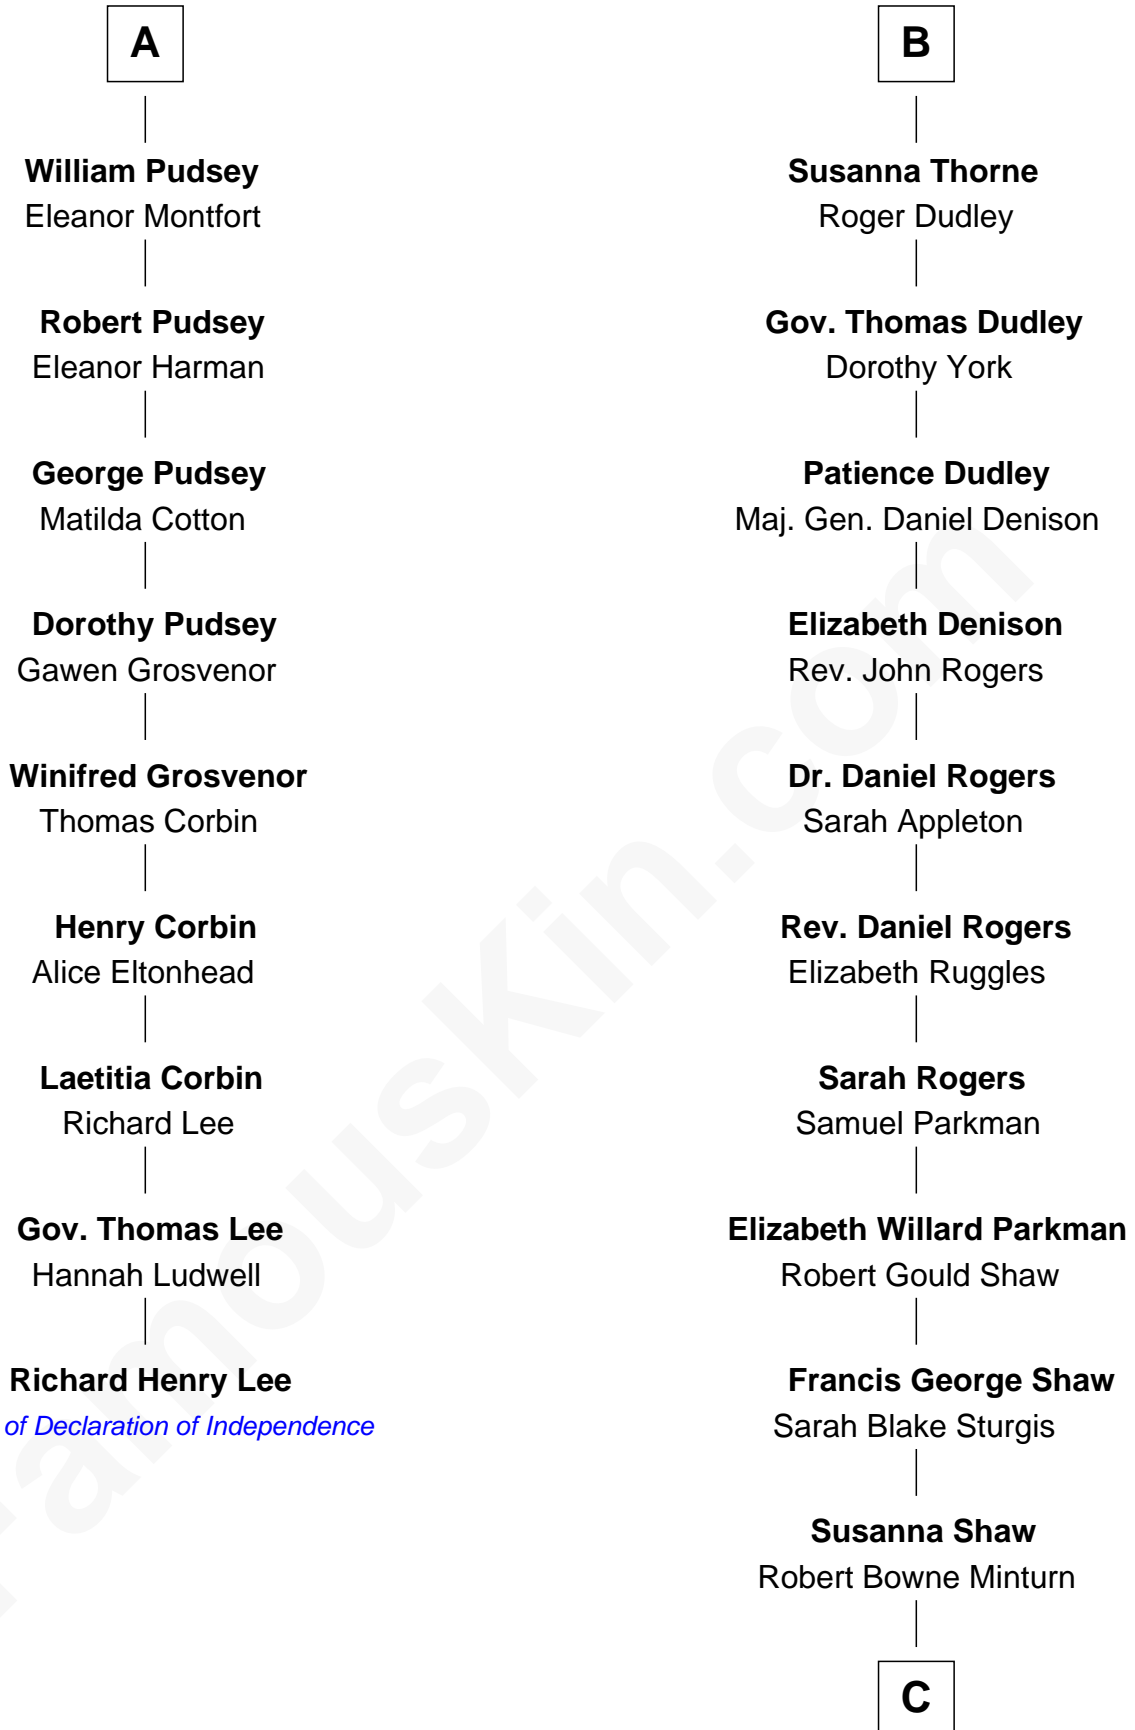

FamousKin.com

Relationship Chart of

Richard Henry Lee

Signer of the Declaration of Independence

15th cousin 5 times removed of

Kyra Sedgwick

TV and Movie Actress

Sir John Grey

Avice Marmion

C

—
Sarah May Minturn
Henry Dwight Sedgwick

—
Robert Minturn Sedgwick
Helen Peabody

—
Henry Dwight Sedgwick
Patricia Ann Rosenwald

—
Kyra Sedgwick
TV and Movie Actress