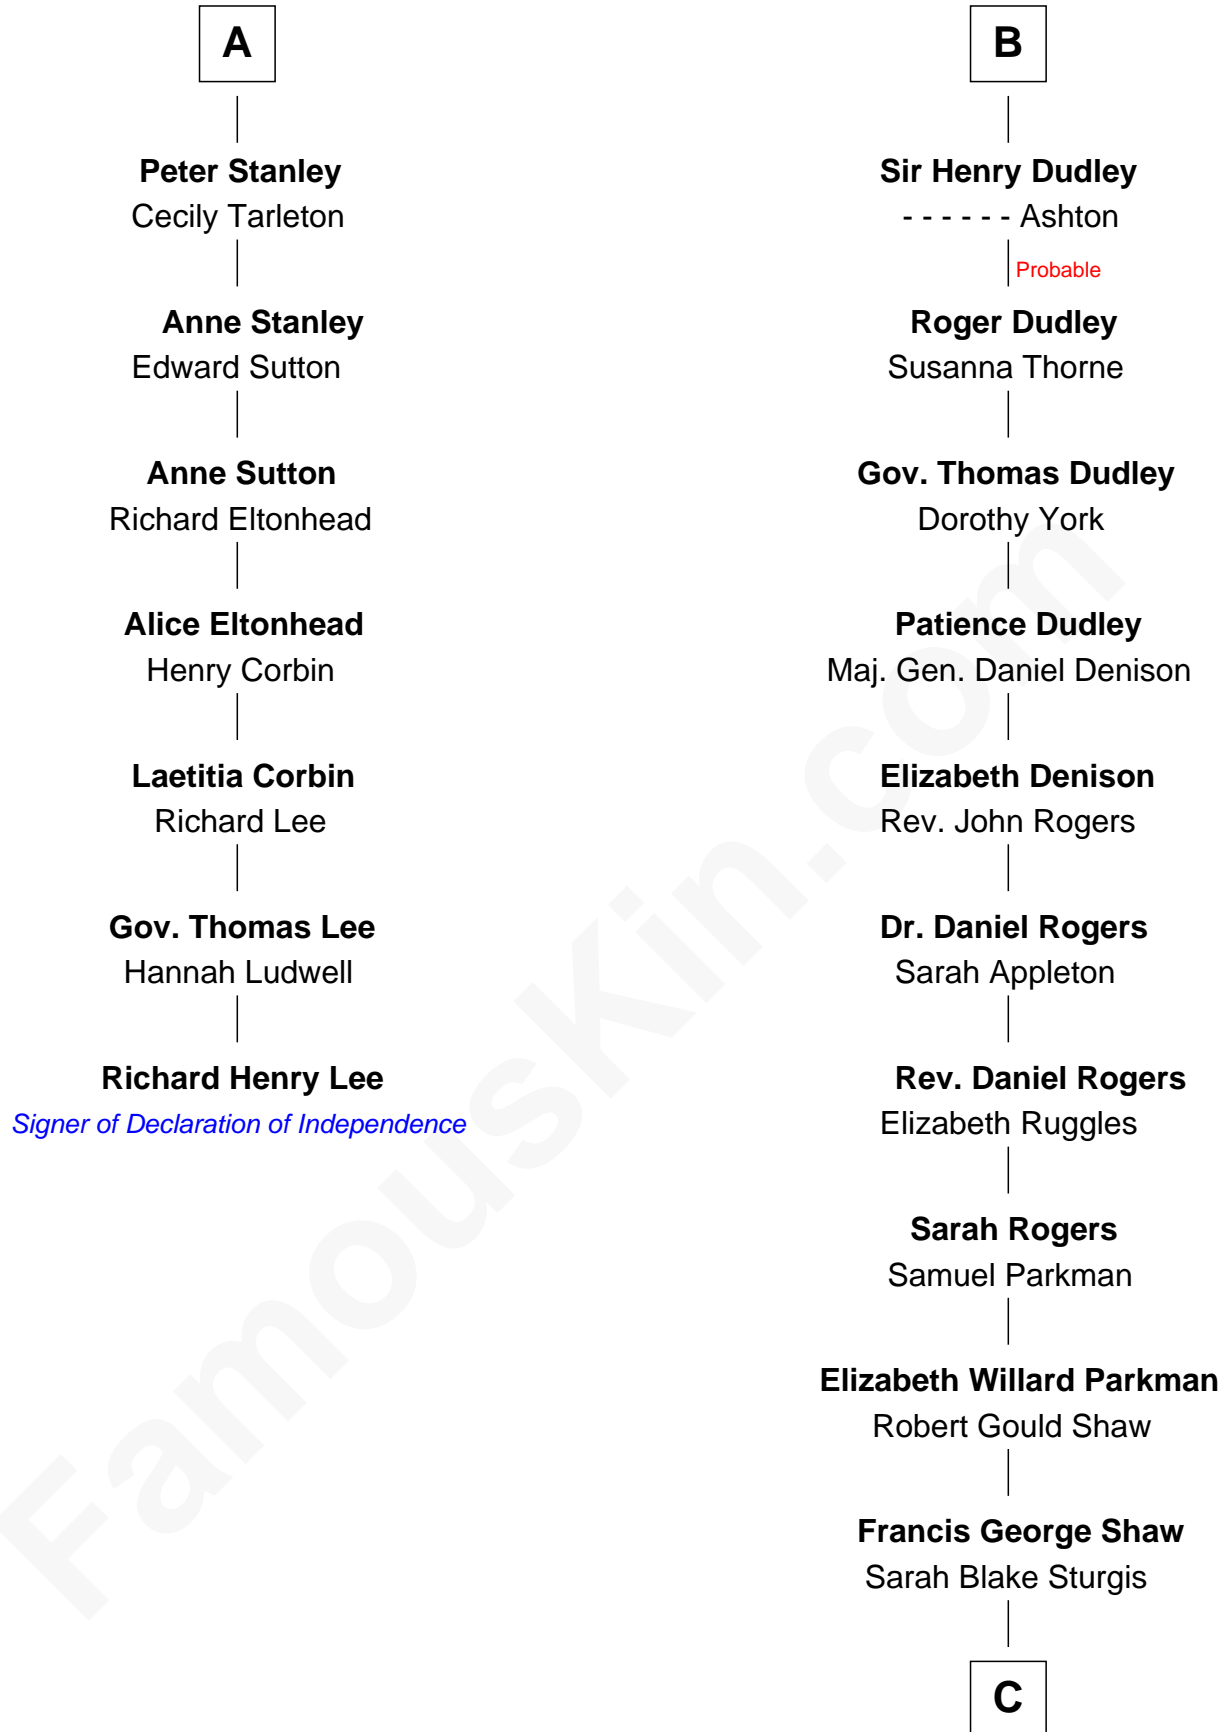

FamousKin.com

Relationship Chart of

Richard Henry Lee

Signer of the Declaration of Independence

13th cousin 8 times removed of

Kyra Sedgwick

TV and Movie Actress

Sir Robert de Holland

Maude la Zouche

C

Susanna Shaw

Robert Bowne Minturn

Sarah May Minturn

Henry Dwight Sedgwick

Robert Minturn Sedgwick

Helen Peabody