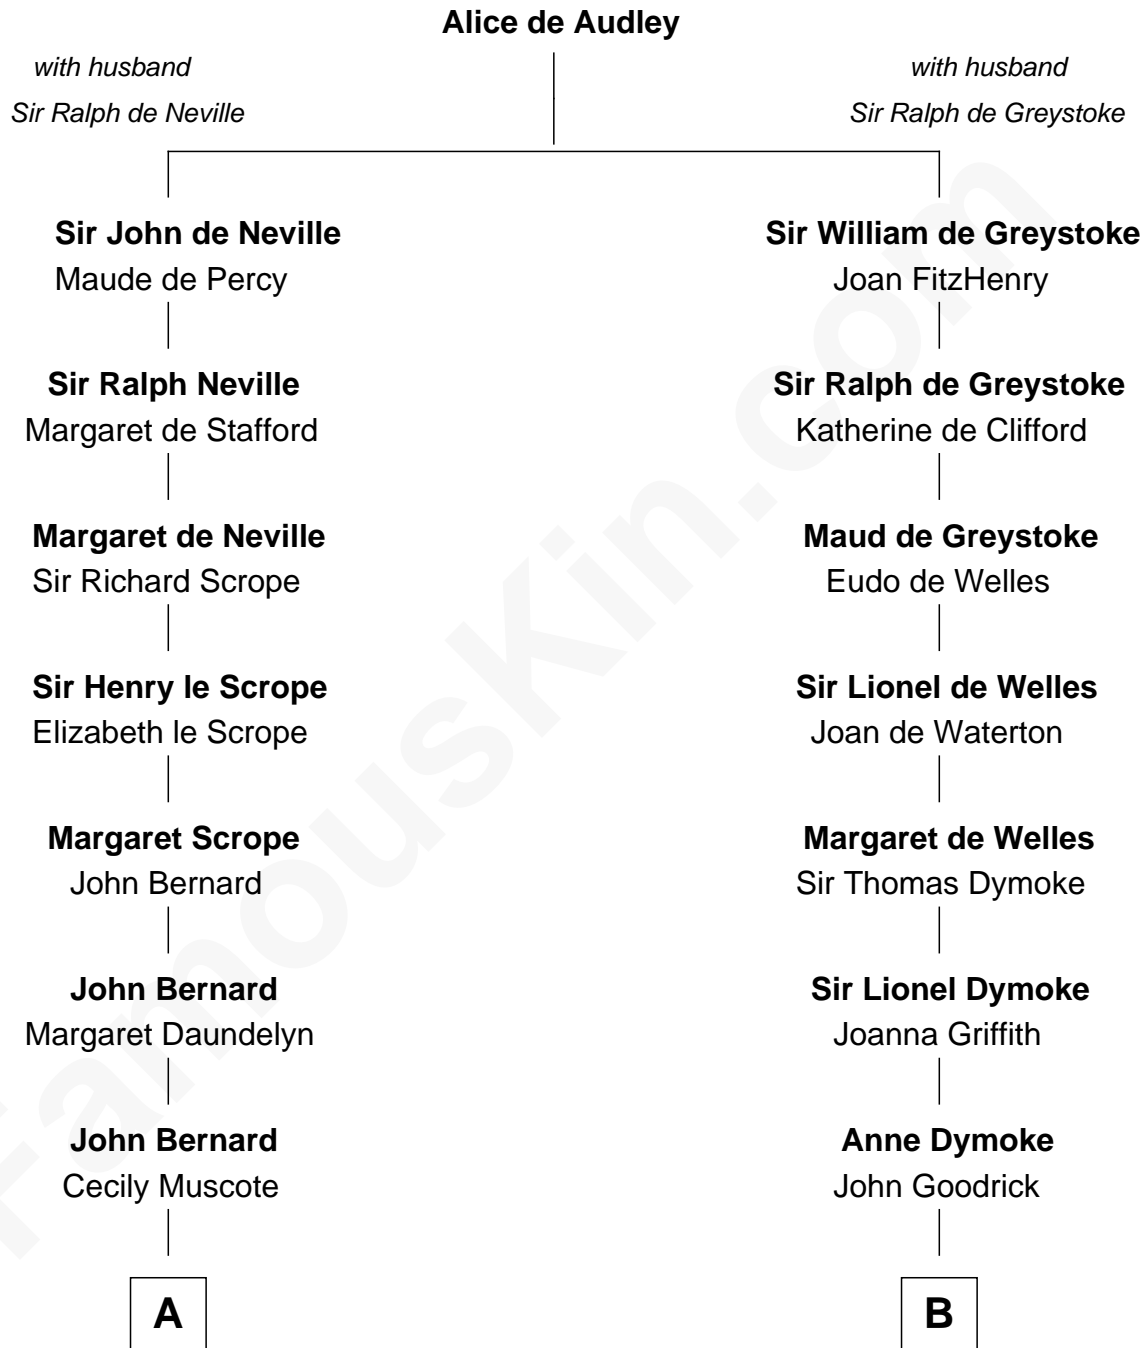

FamousKin.com

Relationship Chart of

Richard Henry Lee

Signer of the Declaration of Independence

13th cousin 7 times removed of

Andrew Card

21st White House Chief of Staff

C

John Henry Card

Ella Ida Hill

John Henry Card

Elizabeth French Platts

Andrew Hill Card

Joyce Ann Whitaker

Andrew Card

21st White House Chief of Staff